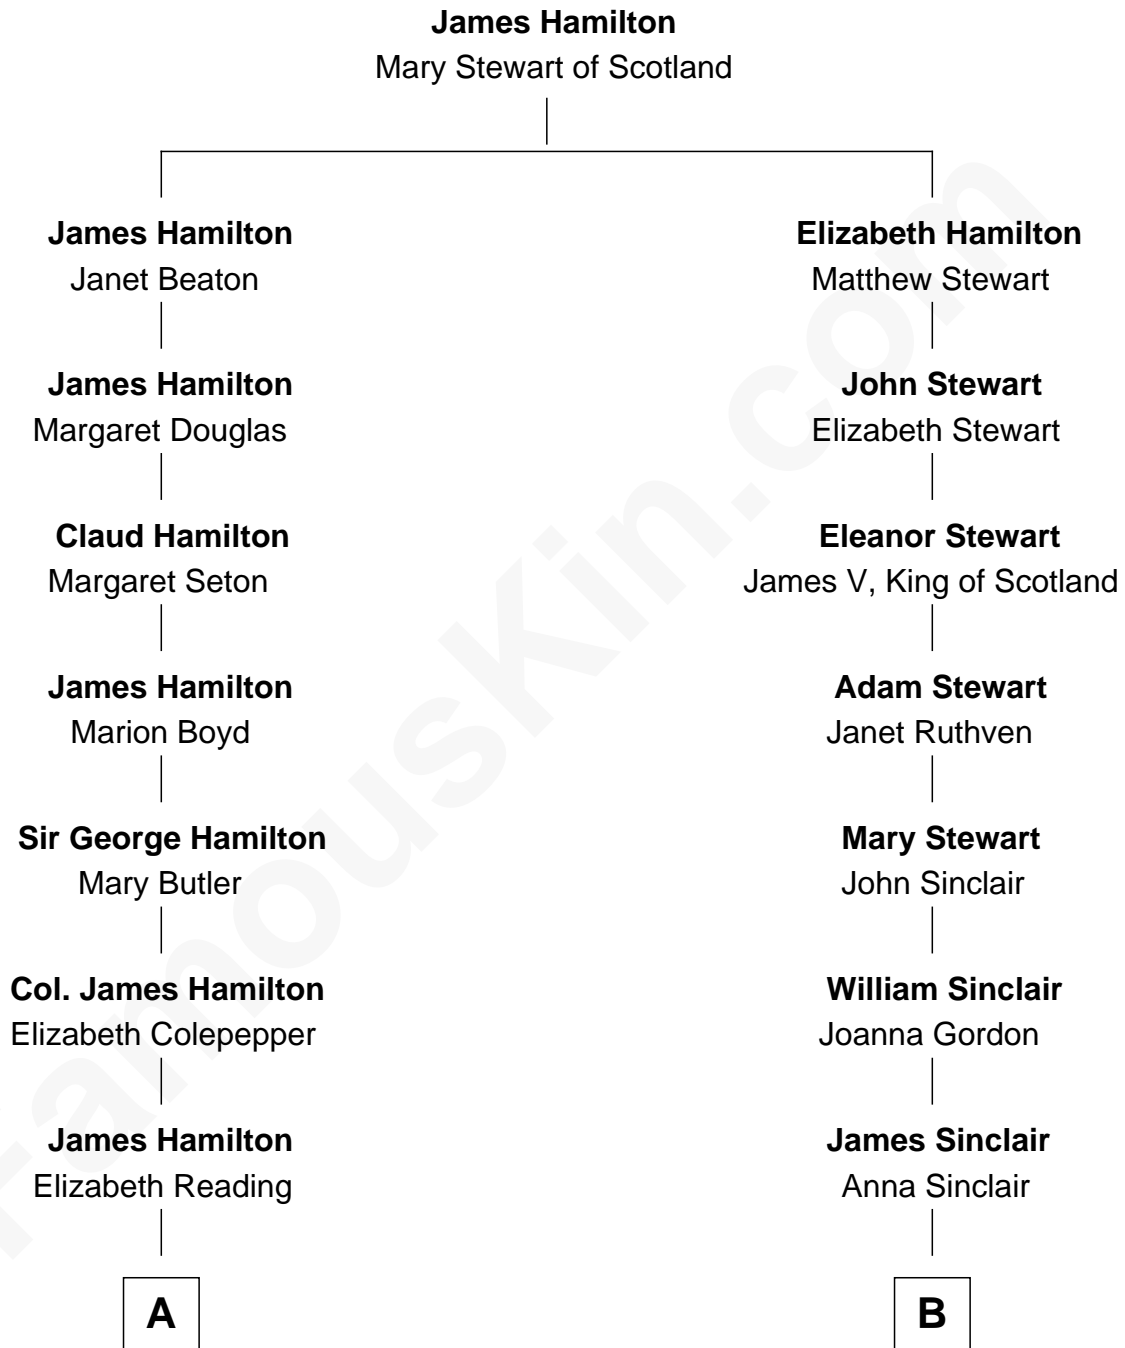

FamousKin.com Relationship Chart of

Prince Harry
Duke of Sussex

15th cousin 2 times removed of

Eleanor Roosevelt

First Lady of President Franklin D. Roosevelt

A

James Hamilton

Anne Plumer