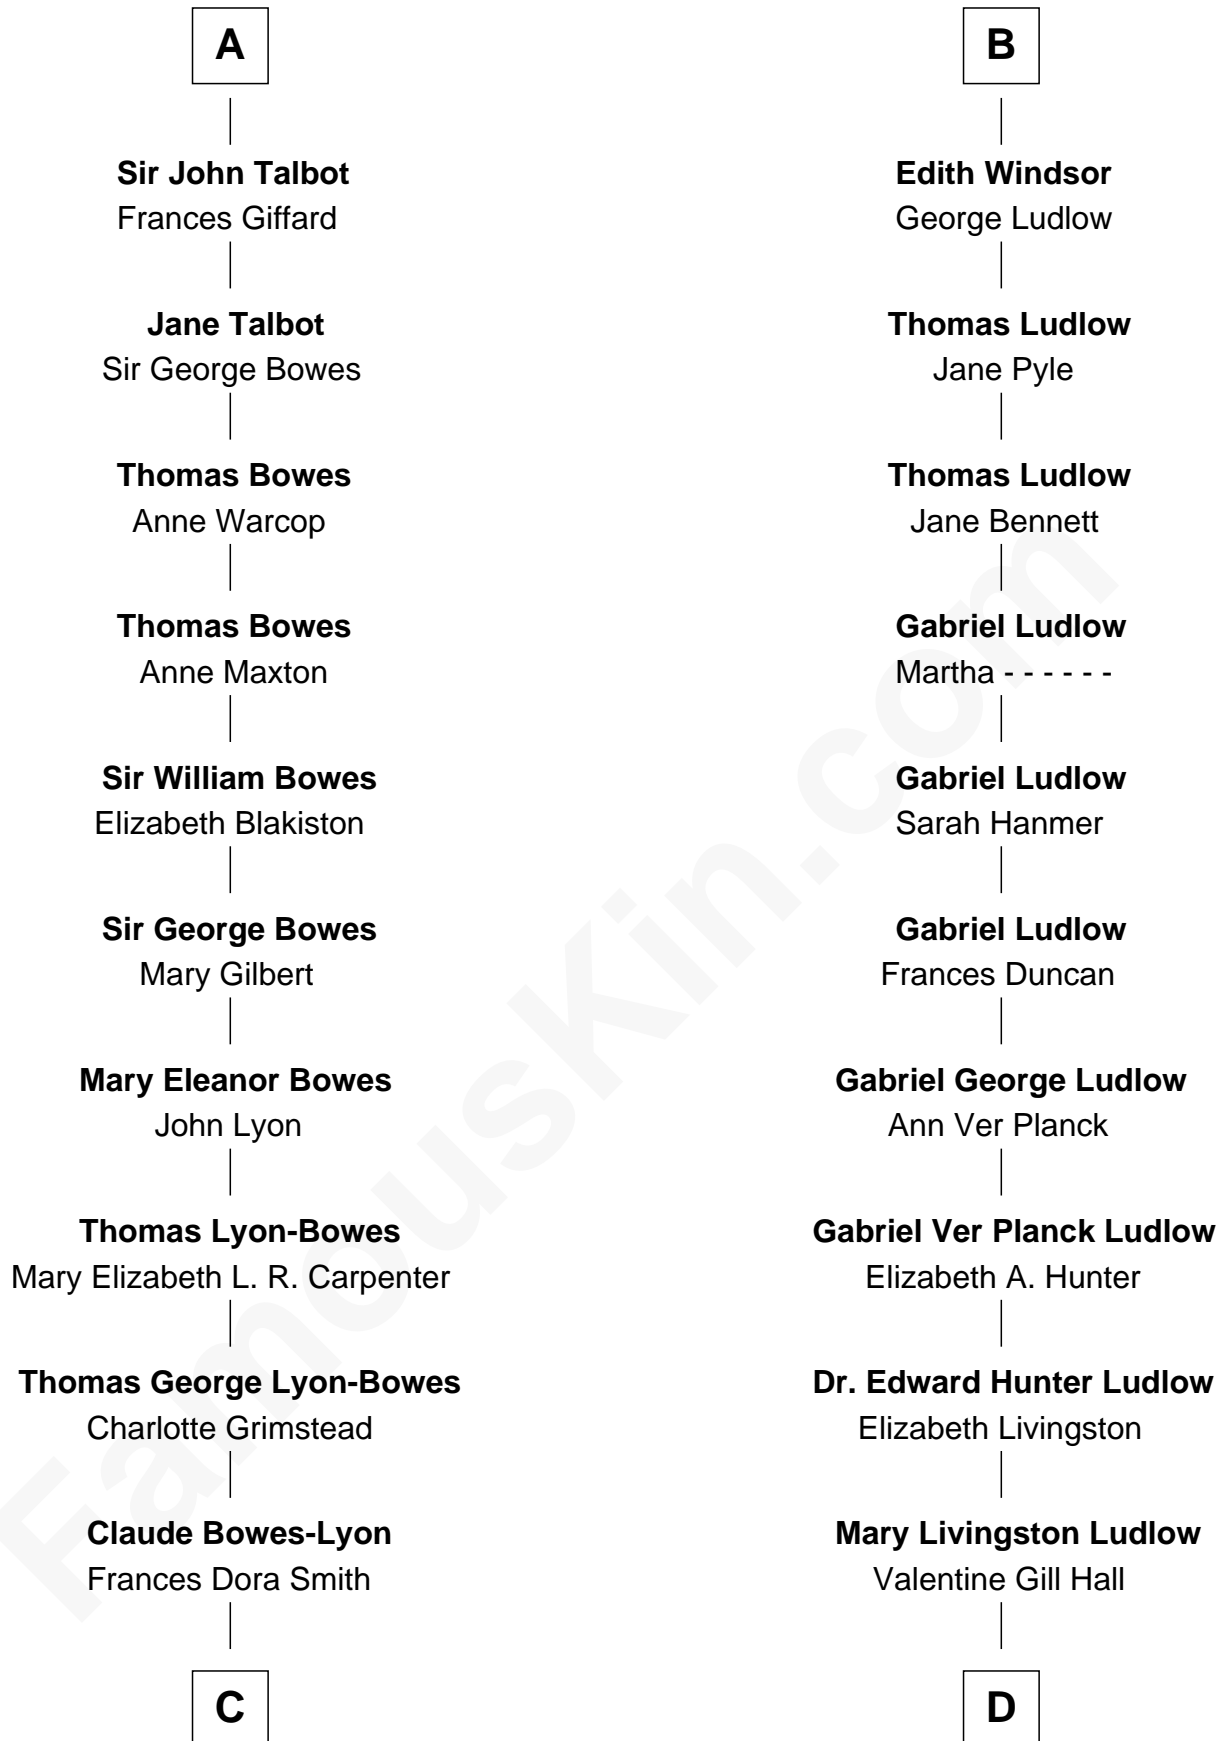

**FamousKin.com**  
**Relationship Chart of**  
**Prince Harry**  
*Duke of Sussex*

18th cousin 3 times removed of

**Eleanor Roosevelt**  
*First Lady of President Franklin D. Roosevelt*

**C**

**Claude George Bowes-Lyon**  
Cecilia Nina Cavendish-Bentinck

**Elizabeth Bowes-Lyon**  
George VI, King of the United Kingdom

**Elizabeth II, Queen of the United Kingdom**  
Prince Philip of Edinburgh

**Charles III, King of the United Kingdom**  
Princess Diana Frances Spencer

**Prince Harry**  
*Duke of Sussex*

**D**

**Anna Rebecca Hall**  
Elliott Roosevelt

**Eleanor Roosevelt**  
*First Lady of Franklin Roosevelt*

FamousKin.com