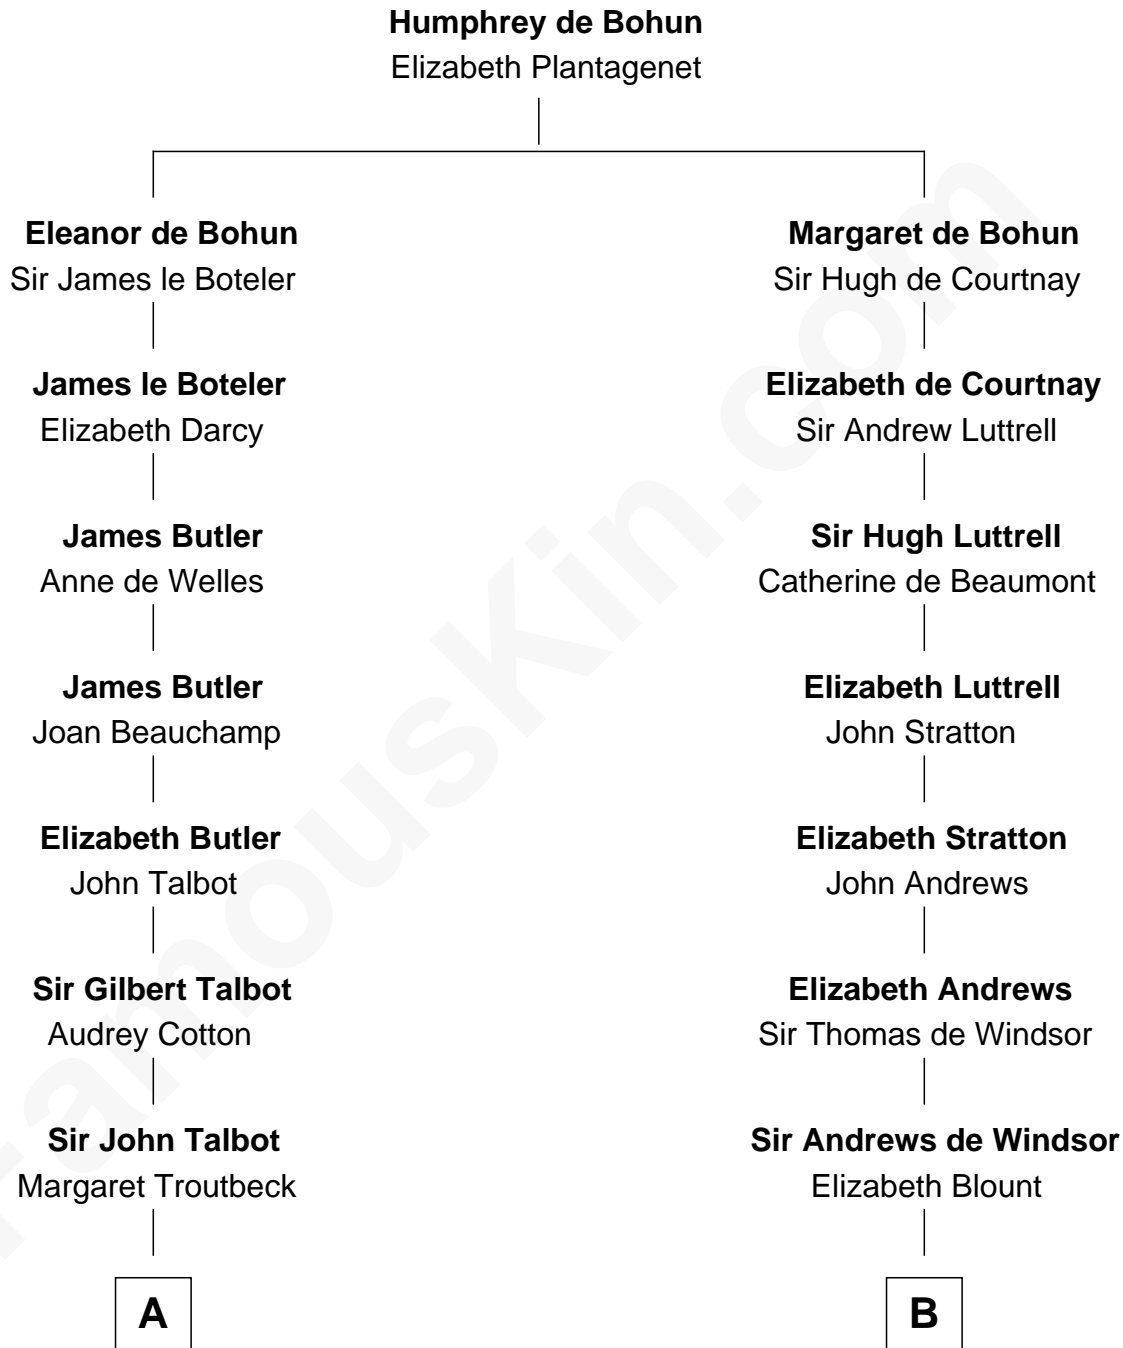

**FamousKin.com**  
**Relationship Chart of**  
**Prince Harry**  
*Duke of Sussex*

18th cousin 3 times removed of

**Eleanor Roosevelt**  
*First Lady of President Franklin D. Roosevelt*

**C**

**Claude George Bowes-Lyon**  
Cecilia Nina Cavendish-Bentinck

**Elizabeth Bowes-Lyon**  
George VI, King of the United Kingdom

**Elizabeth II, Queen of the United Kingdom**  
Prince Philip of Edinburgh

**Charles III, King of the United Kingdom**  
Princess Diana Frances Spencer

**Prince Harry**  
*Duke of Sussex*

**D**

**Anna Rebecca Hall**  
Elliott Roosevelt

**Eleanor Roosevelt**  
*First Lady of Franklin Roosevelt*

FamousKin.com