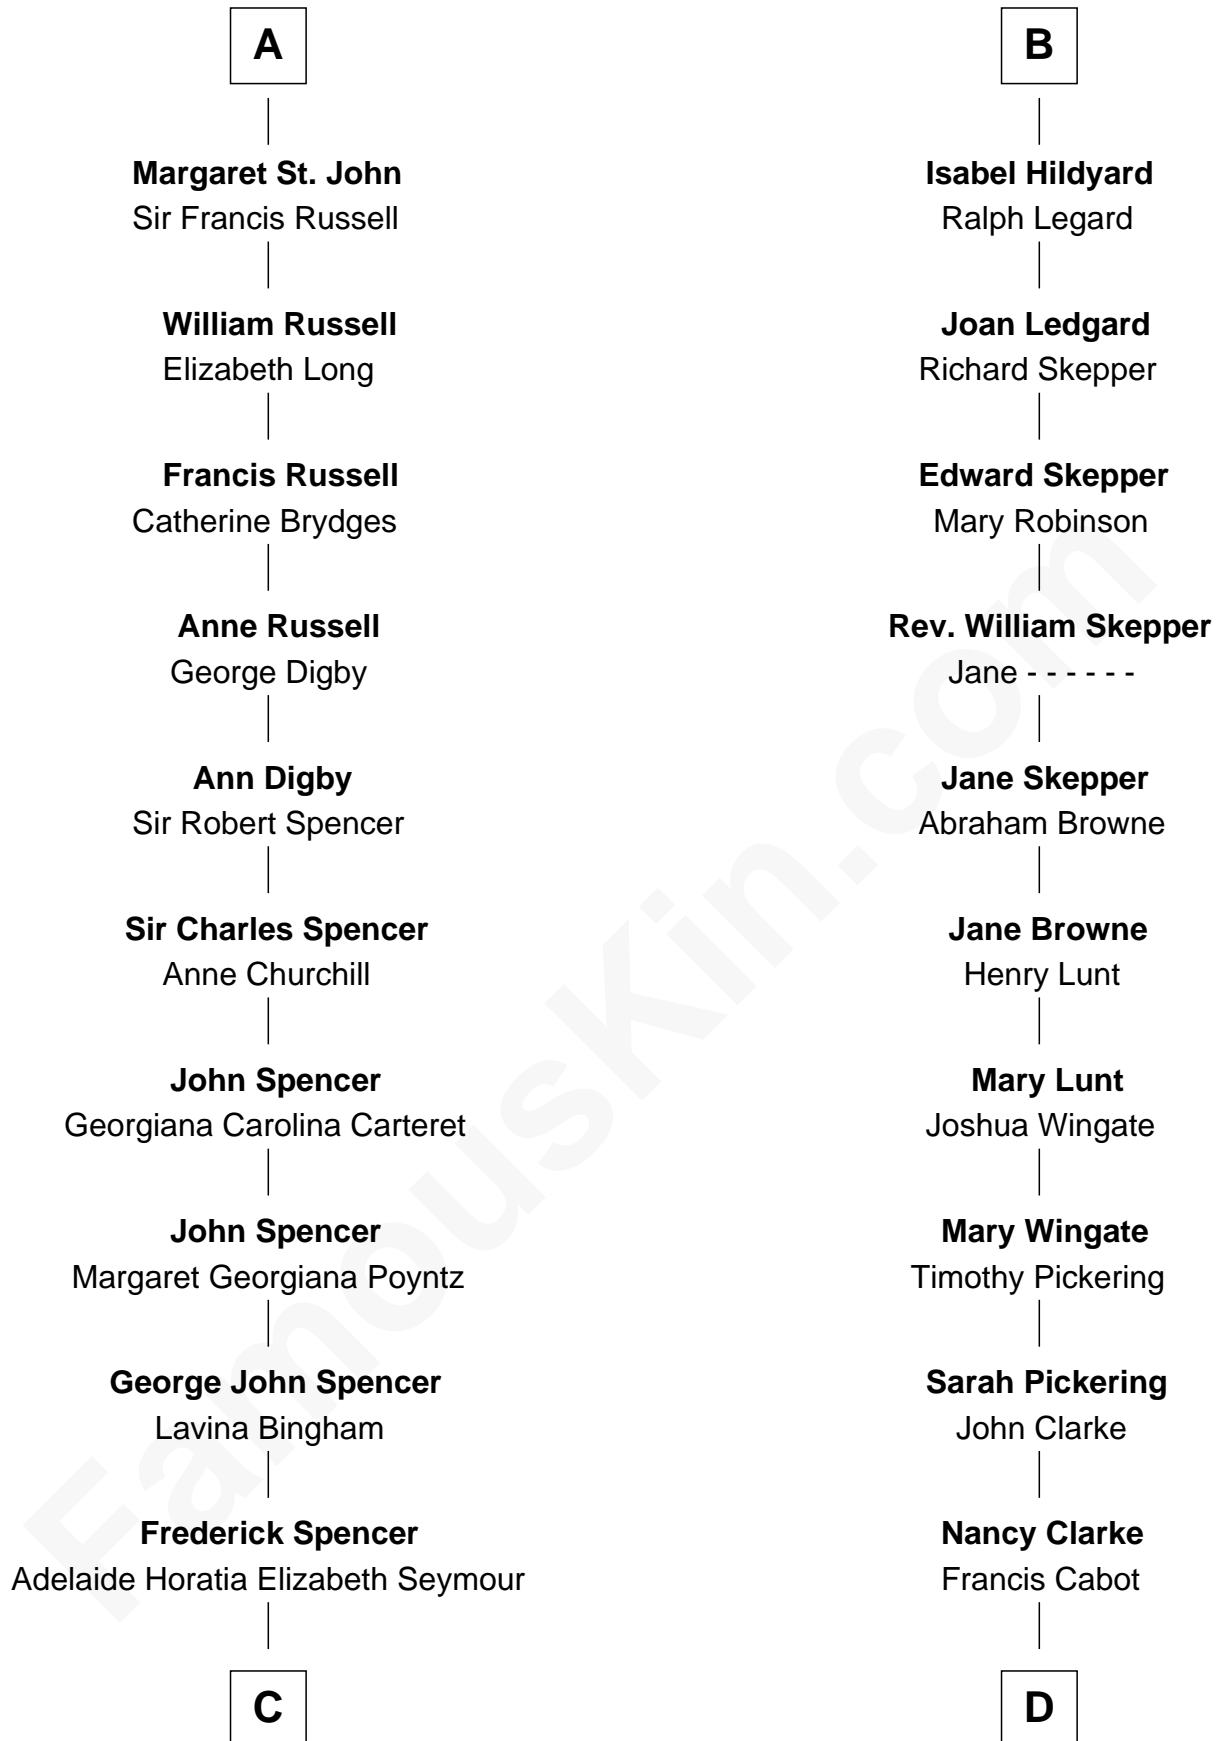

# FamousKin.com Relationship Chart of

**Prince Harry**  
*Duke of Sussex*

20th cousin 1 time removed of

**Alice (Lee) Roosevelt**  
*First Wife of President Theodore Roosevelt*

**C**

**Charles Robert Spencer**

Margaret Baring

**Albert Edward John Spencer**

Cynthia Elinor Beatrix Hamilton

**Edward John Spencer**

Frances Ruth Burke Roche

**Princess Diana Frances Spencer**

Charles III, King of the United Kingdom

**Prince Harry**