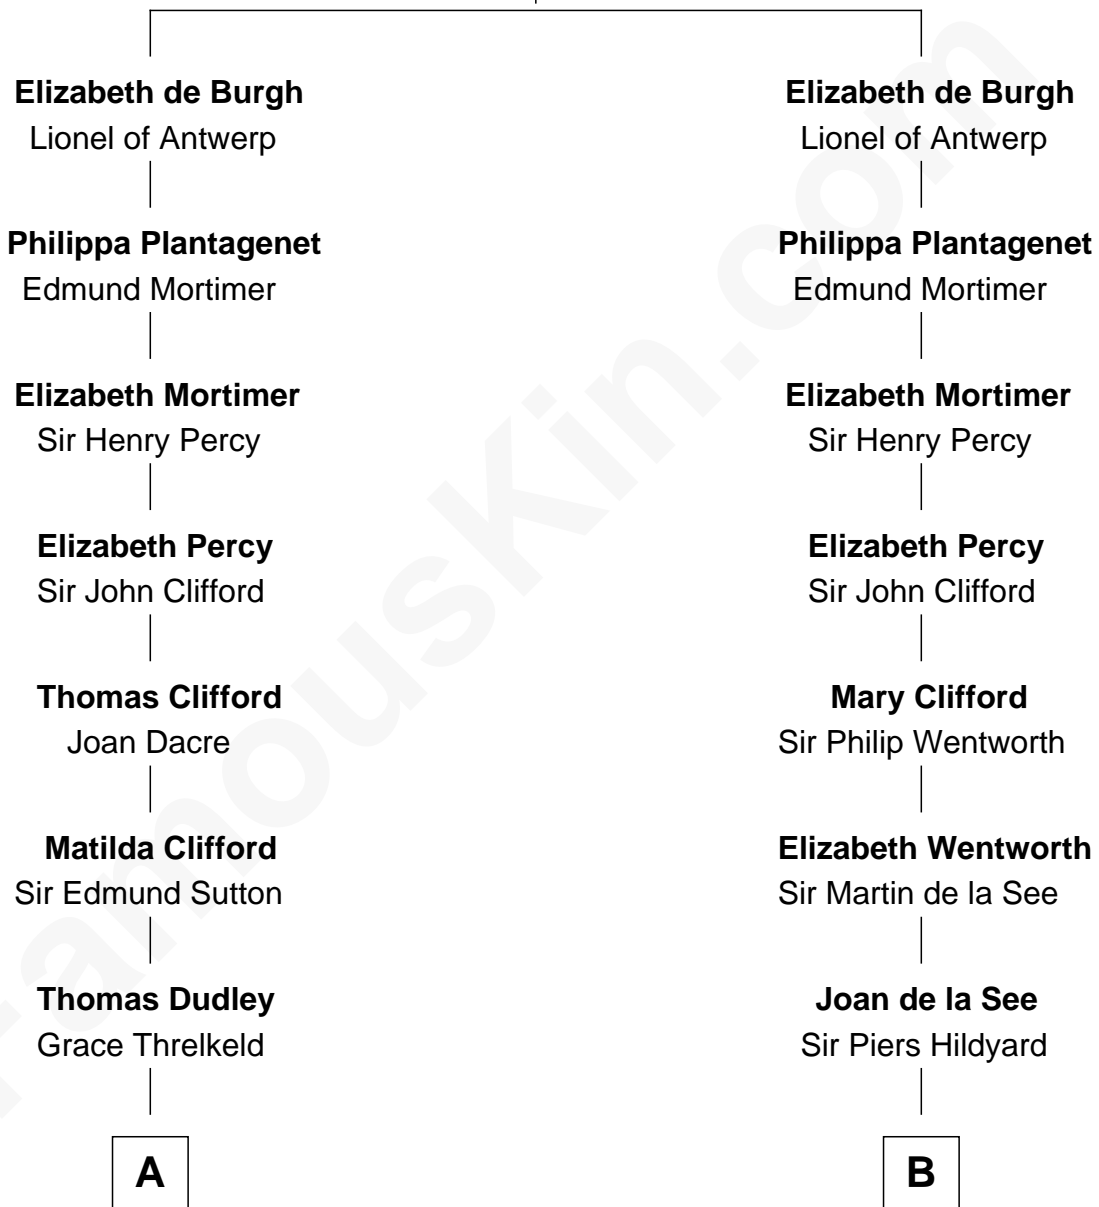

# FamousKin.com Relationship Chart of

**Prince Harry**  
*Duke of Sussex*

20th cousin of

**Alice (Lee) Roosevelt**

*First Wife of President Theodore Roosevelt*

**William de Burgh**  
Maude of Lancaster

**C**

**Albert Edward John Spencer**

Cynthia Elinor Beatrix Hamilton

**Edward John Spencer**

Frances Ruth Burke Roche

**Princess Diana Frances Spencer**

Charles III, King of the United Kingdom

**Prince Harry**

*Duke of Sussex*