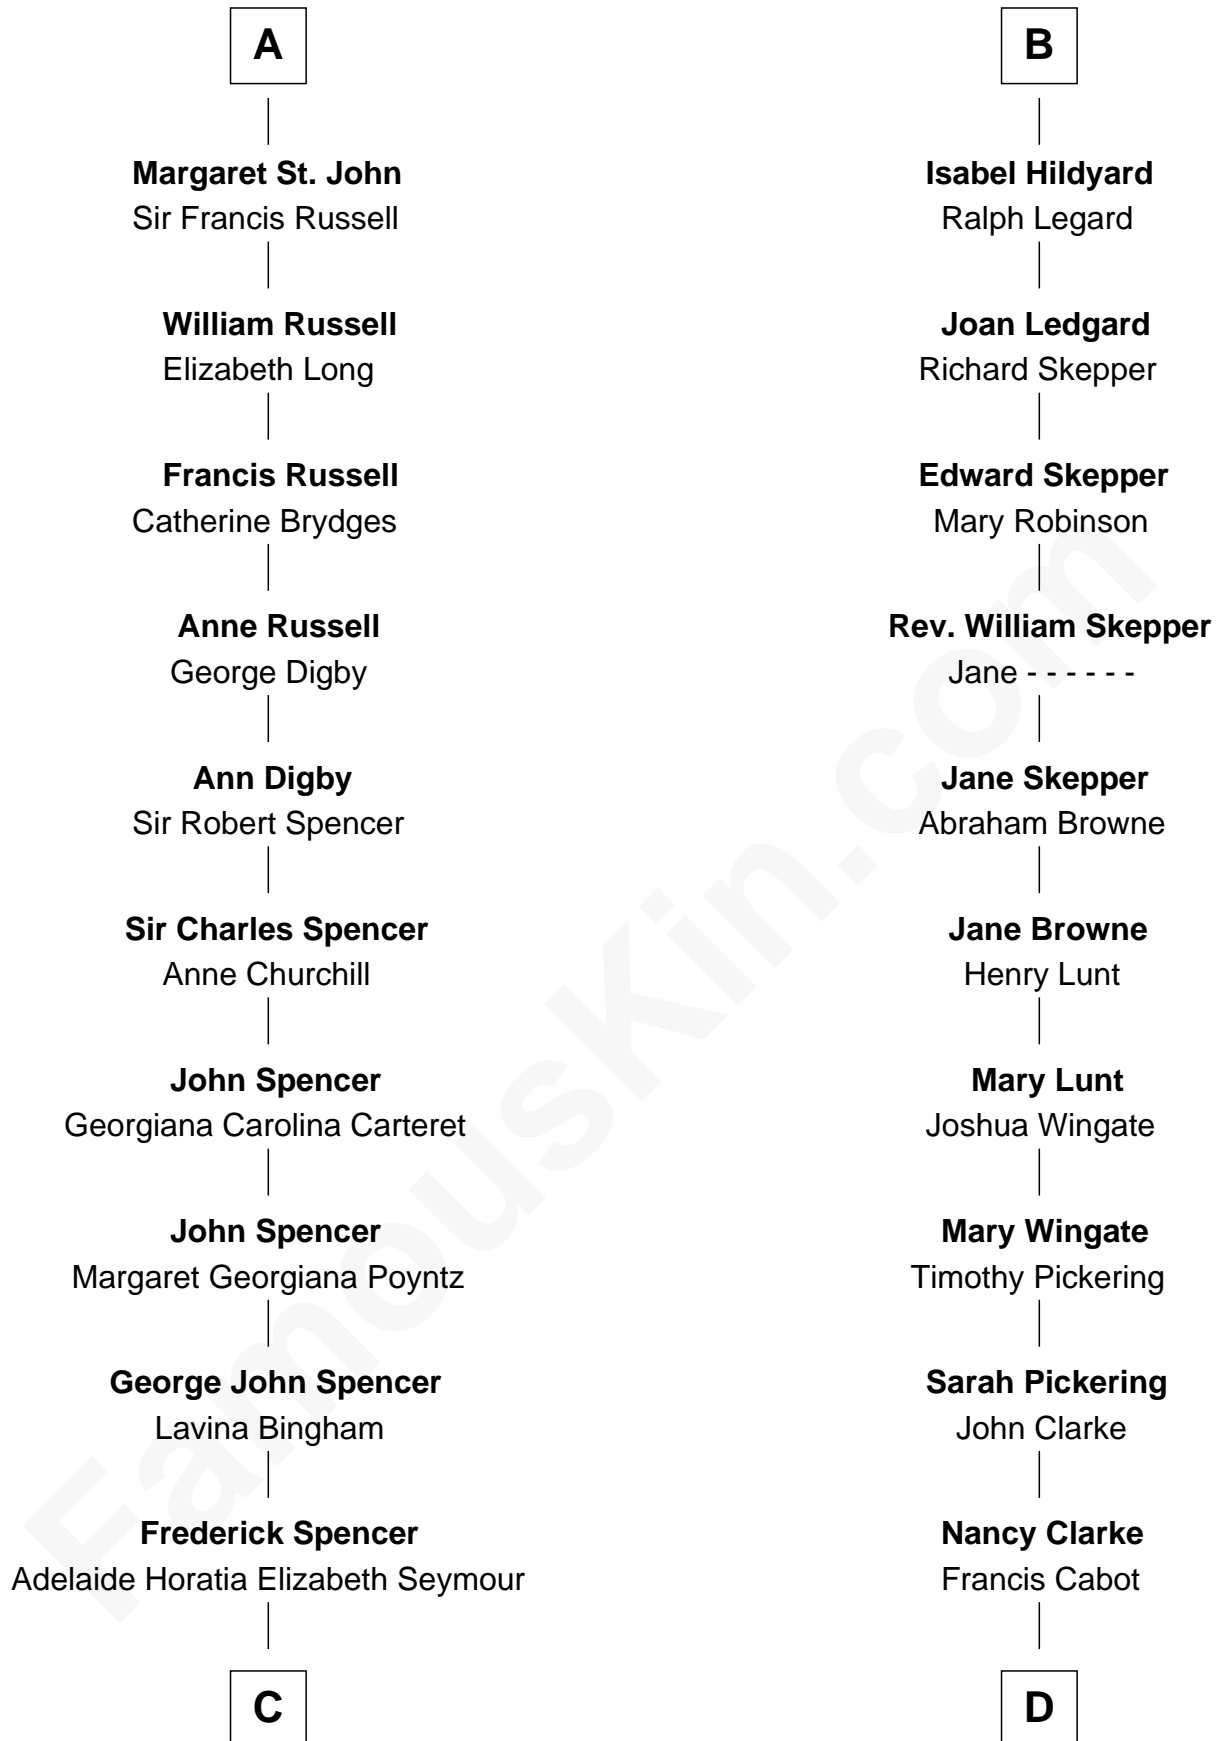

# FamousKin.com Relationship Chart of

**Prince Harry**

*Duke of Sussex*

20th cousin 1 time removed of

**Alice (Lee) Roosevelt**

*First Wife of President Theodore Roosevelt*

**John Deincourt**

**C**

**Charles Robert Spencer**

Margaret Baring

**Albert Edward John Spencer**

Cynthia Elinor Beatrix Hamilton

**Edward John Spencer**

Frances Ruth Burke Roche

**Princess Diana Frances Spencer**

Charles III, King of the United Kingdom