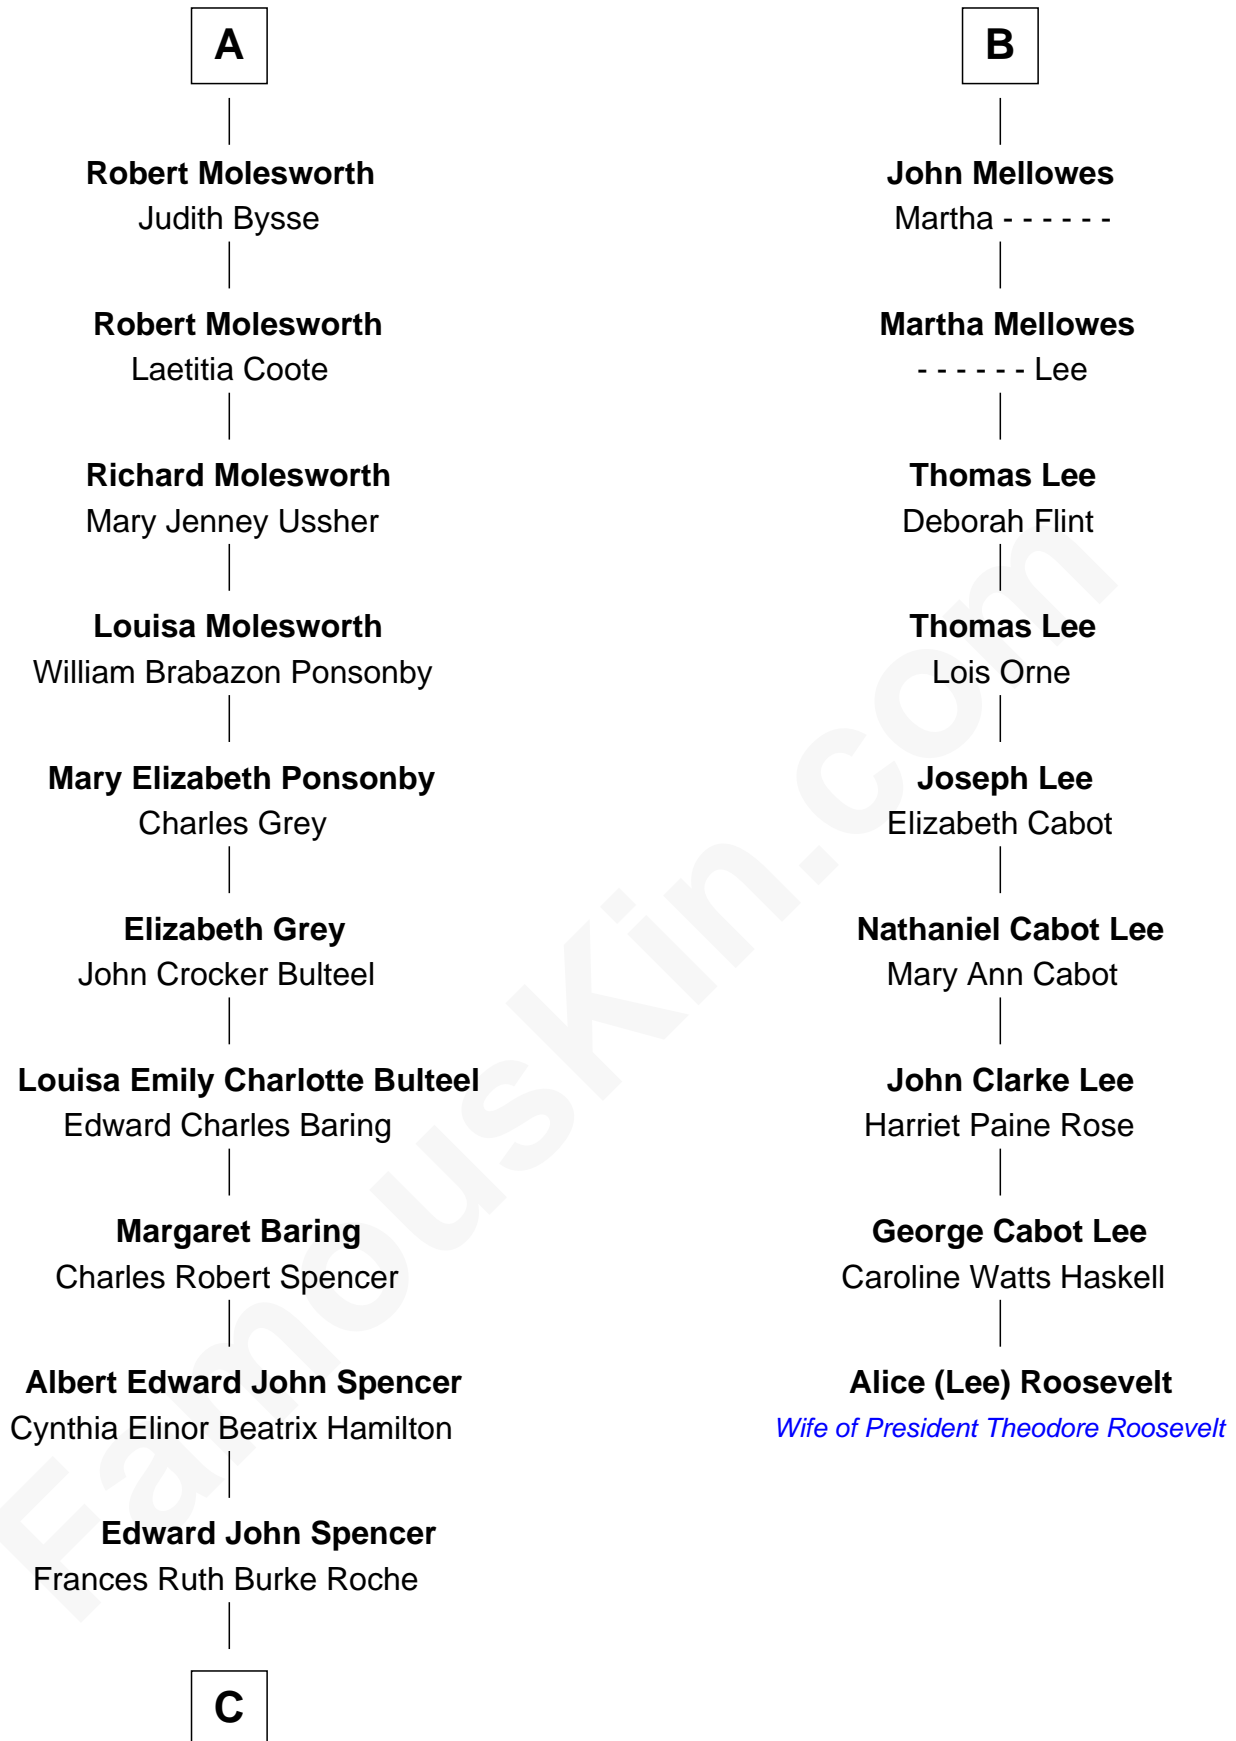

FamousKin.com Relationship Chart of

Prince Harry

Duke of Sussex

15th cousin 3 times removed of

Alice (Lee) Roosevelt

First Wife of President Theodore Roosevelt

Sir Robert Corbet

Margaret - - - - -

Olive Irby

Martha Bulkeley

Abraham Mellows

Oliver Mellows

Elizabeth Hawkredd

B

C

Princess Diana Frances Spencer
Charles III, King of the United Kingdom