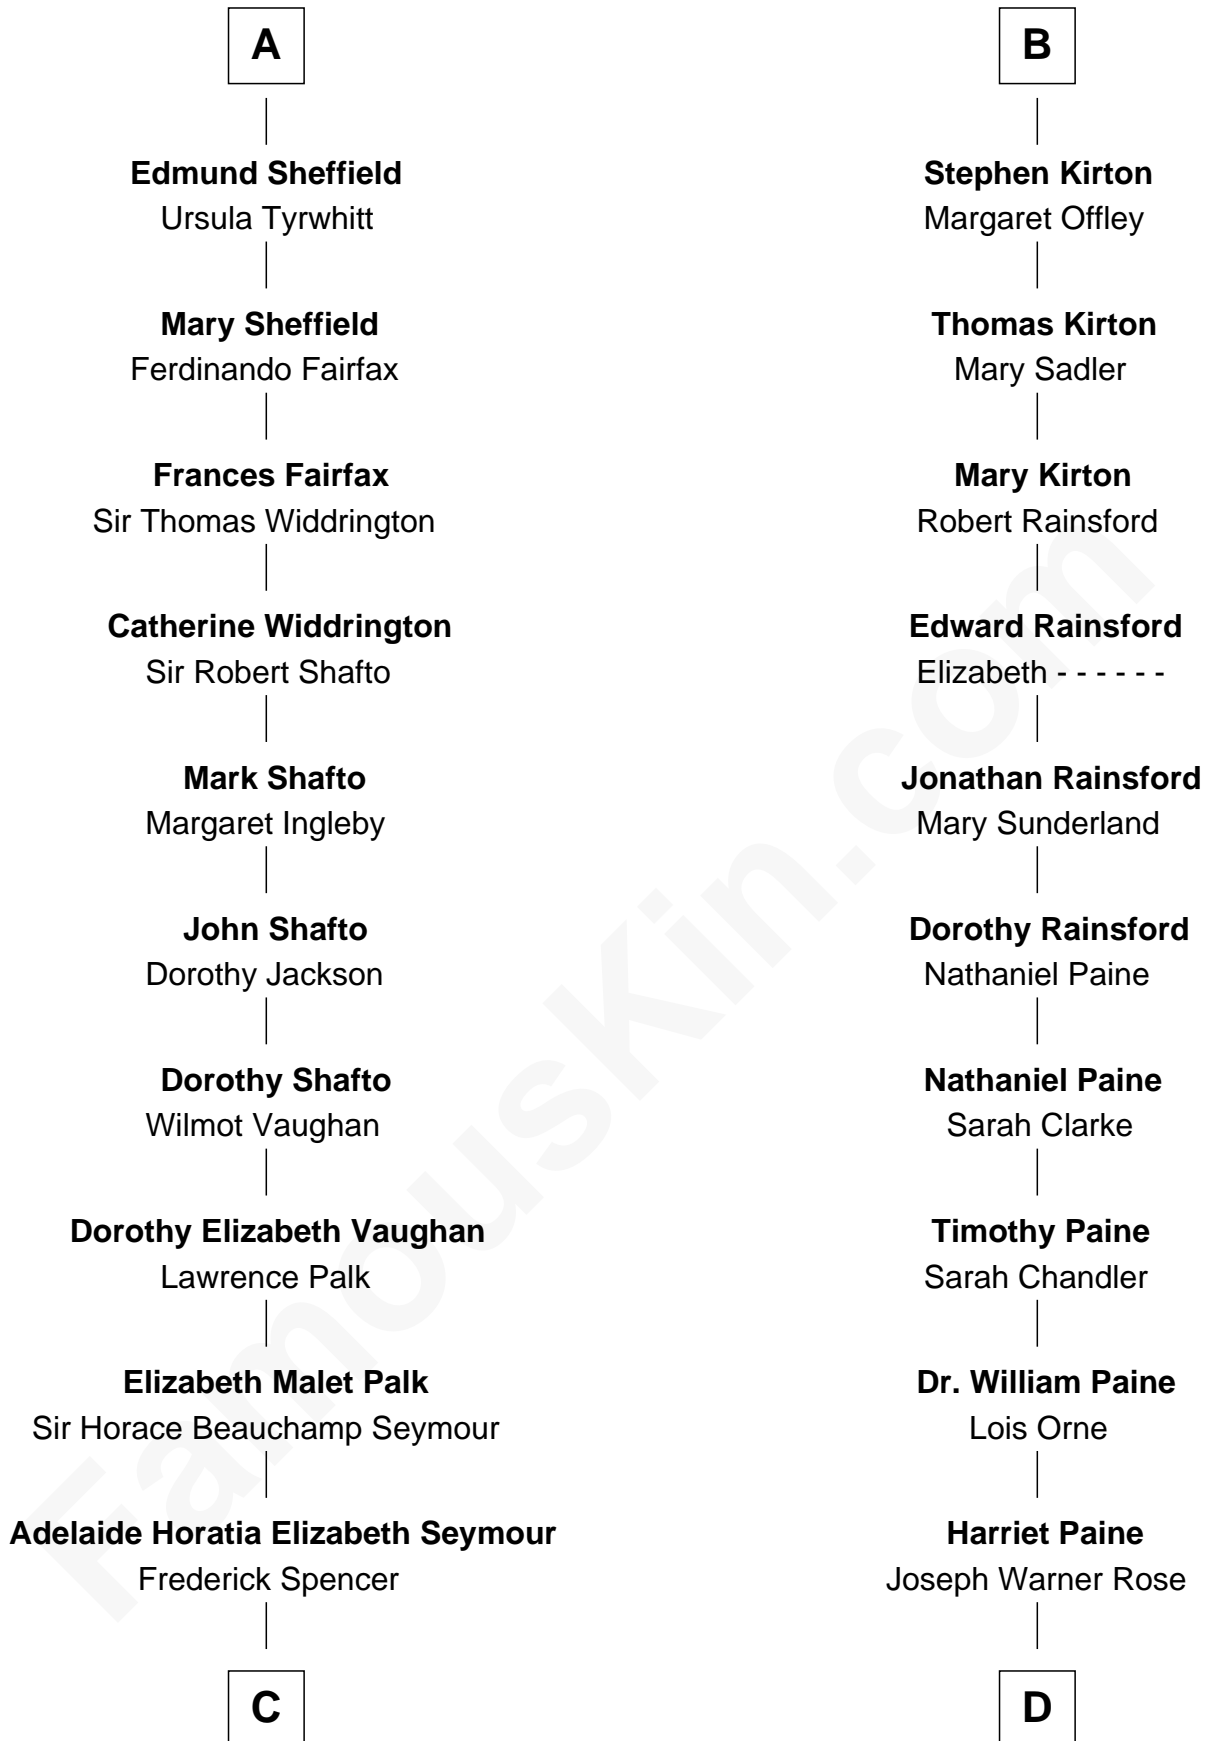

FamousKin.com
Relationship Chart of
Prince Harry
Duke of Sussex

19th cousin 2 times removed of

Alice (Lee) Roosevelt
First Wife of President Theodore Roosevelt

C

Charles Robert Spencer

Margaret Baring

Albert Edward John Spencer

Cynthia Elinor Beatrix Hamilton

Edward John Spencer

Frances Ruth Burke Roche

Princess Diana Frances Spencer

Charles III, King of the United Kingdom

Prince Harry

Duke of Sussex

D