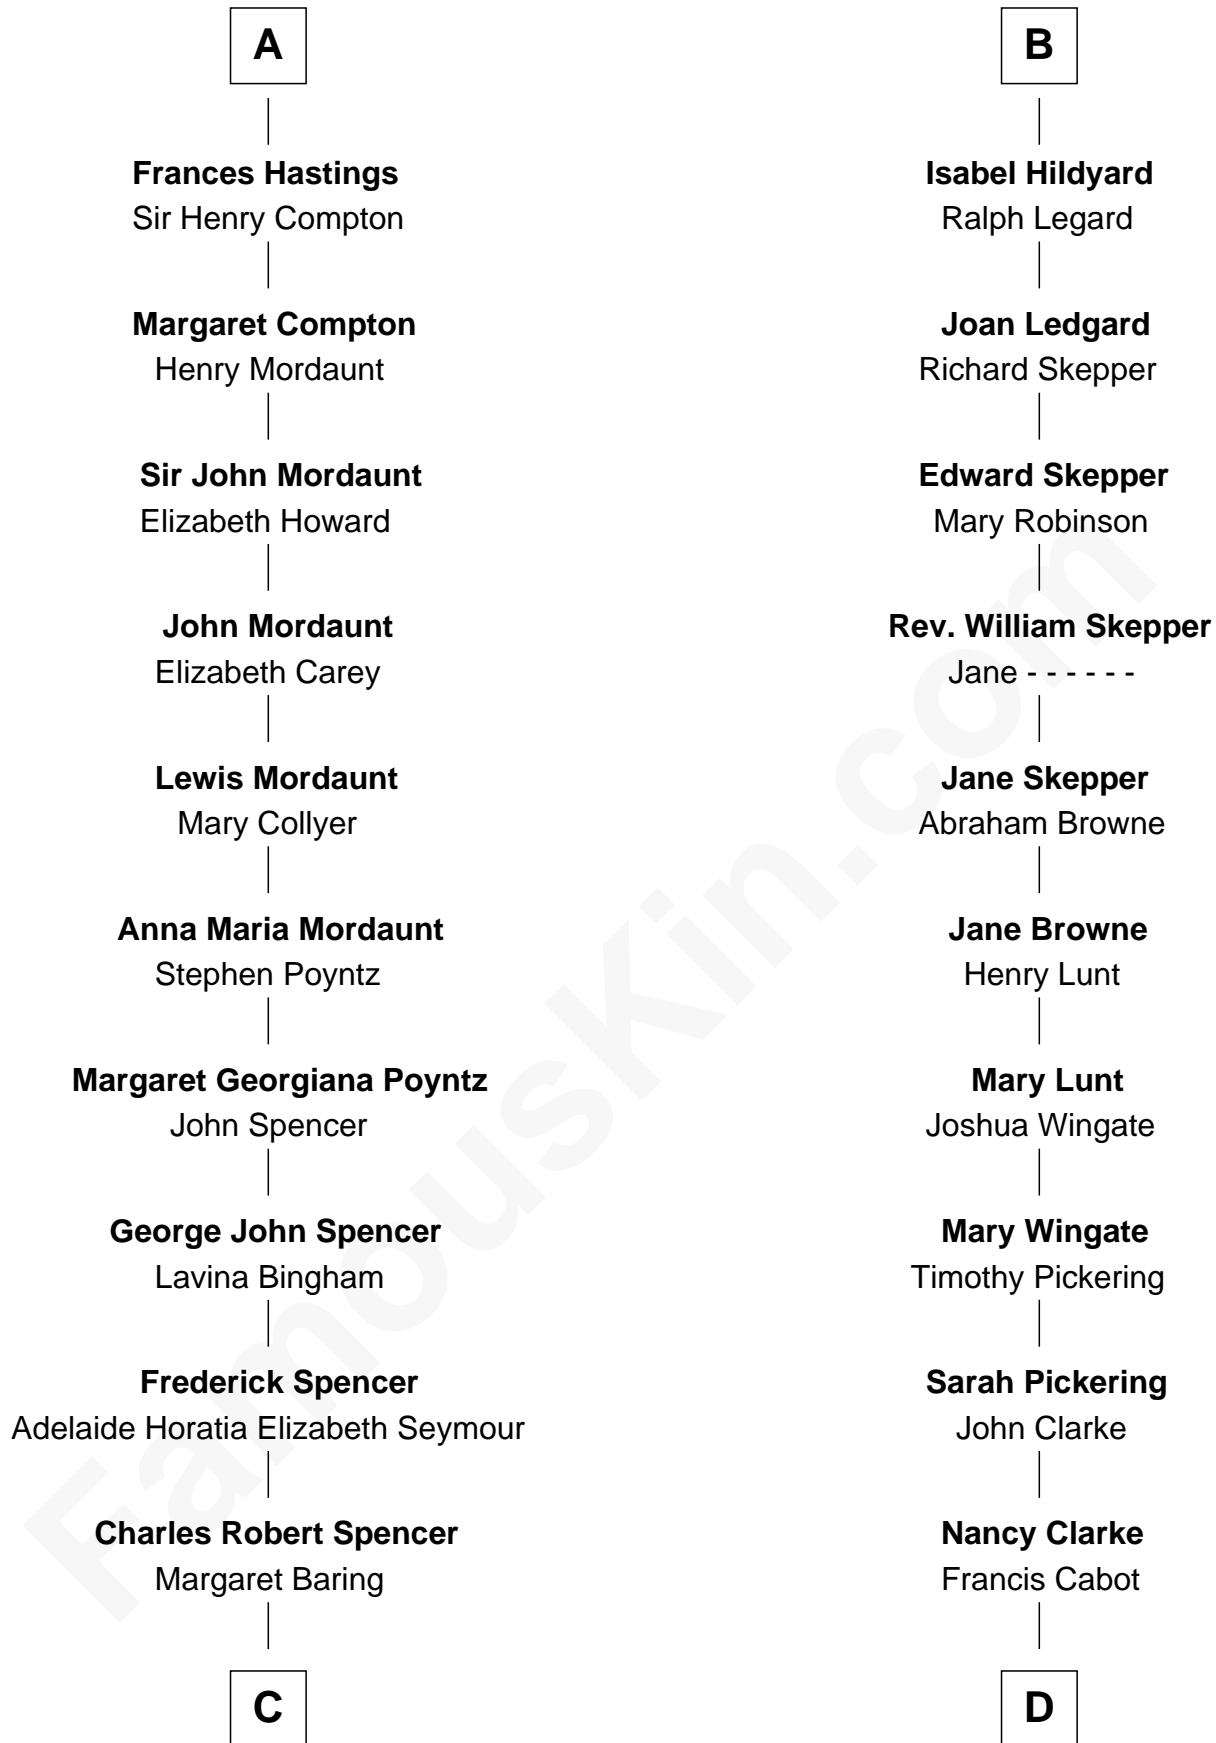

FamousKin.com Relationship Chart of

Prince Harry
Duke of Sussex

20th cousin of

Alice (Lee) Roosevelt

First Wife of President Theodore Roosevelt

C

Albert Edward John Spencer

Cynthia Elinor Beatrix Hamilton

Edward John Spencer

Frances Ruth Burke Roche

Princess Diana Frances Spencer

Charles III, King of the United Kingdom

Prince Harry

Duke of Sussex

D

Mary Ann Cabot