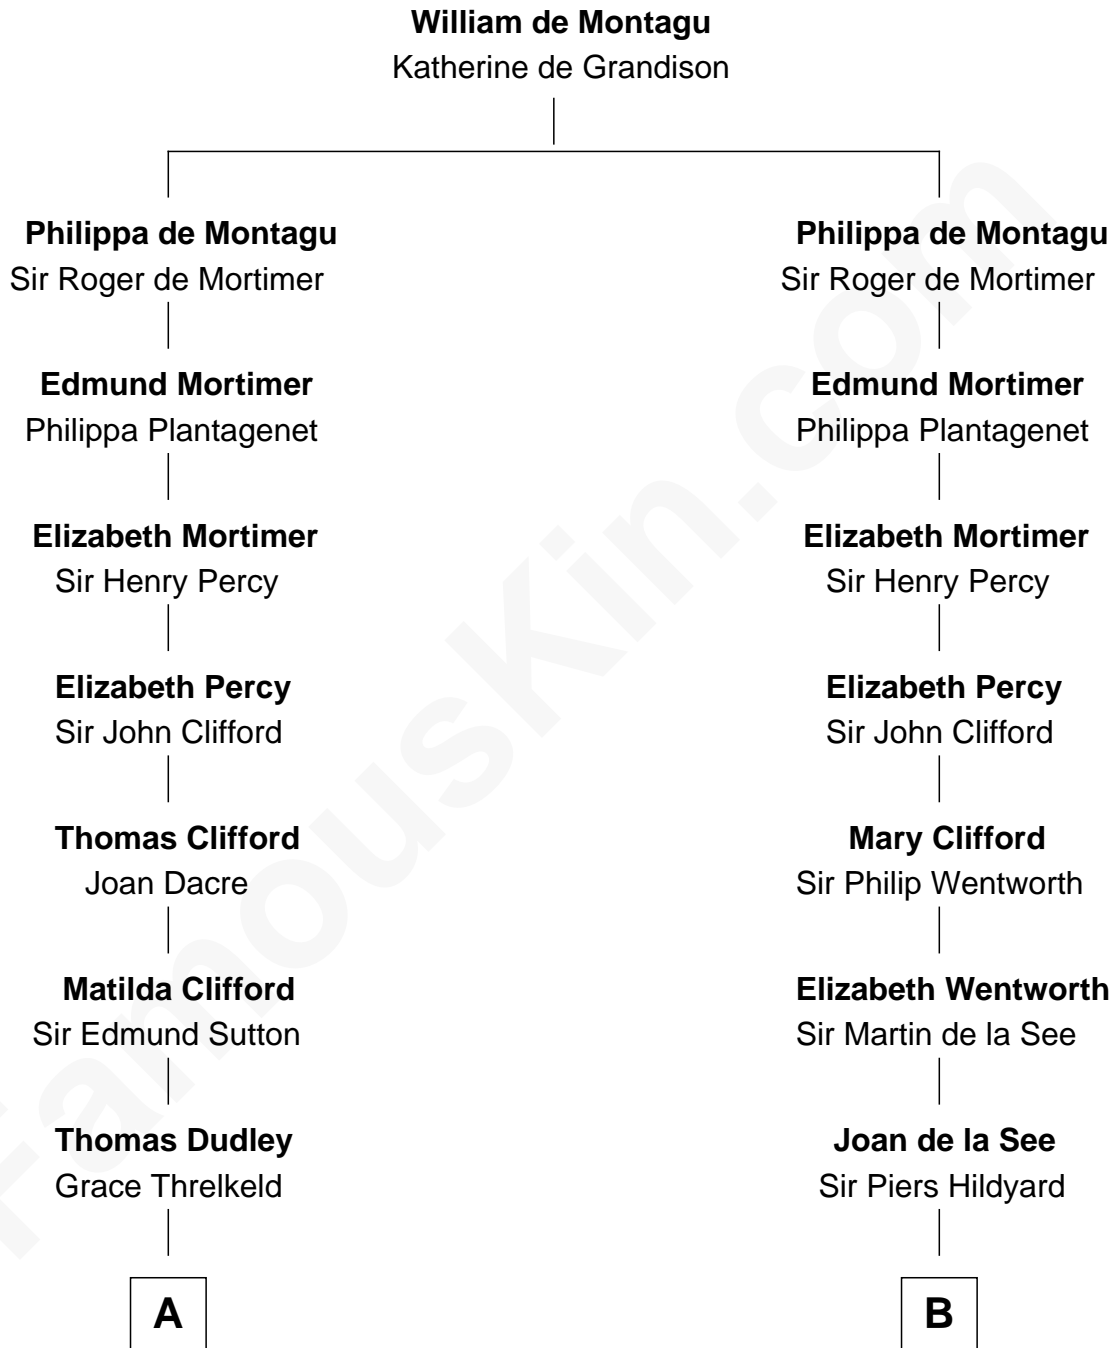

FamousKin.com Relationship Chart of

Prince Harry
Duke of Sussex

20th cousin of

Alice (Lee) Roosevelt

First Wife of President Theodore Roosevelt

C

Albert Edward John Spencer

Cynthia Elinor Beatrix Hamilton

Edward John Spencer

Frances Ruth Burke Roche

Princess Diana Frances Spencer

Charles III, King of the United Kingdom

Prince Harry

Duke of Sussex

D

Mary Ann Cabot