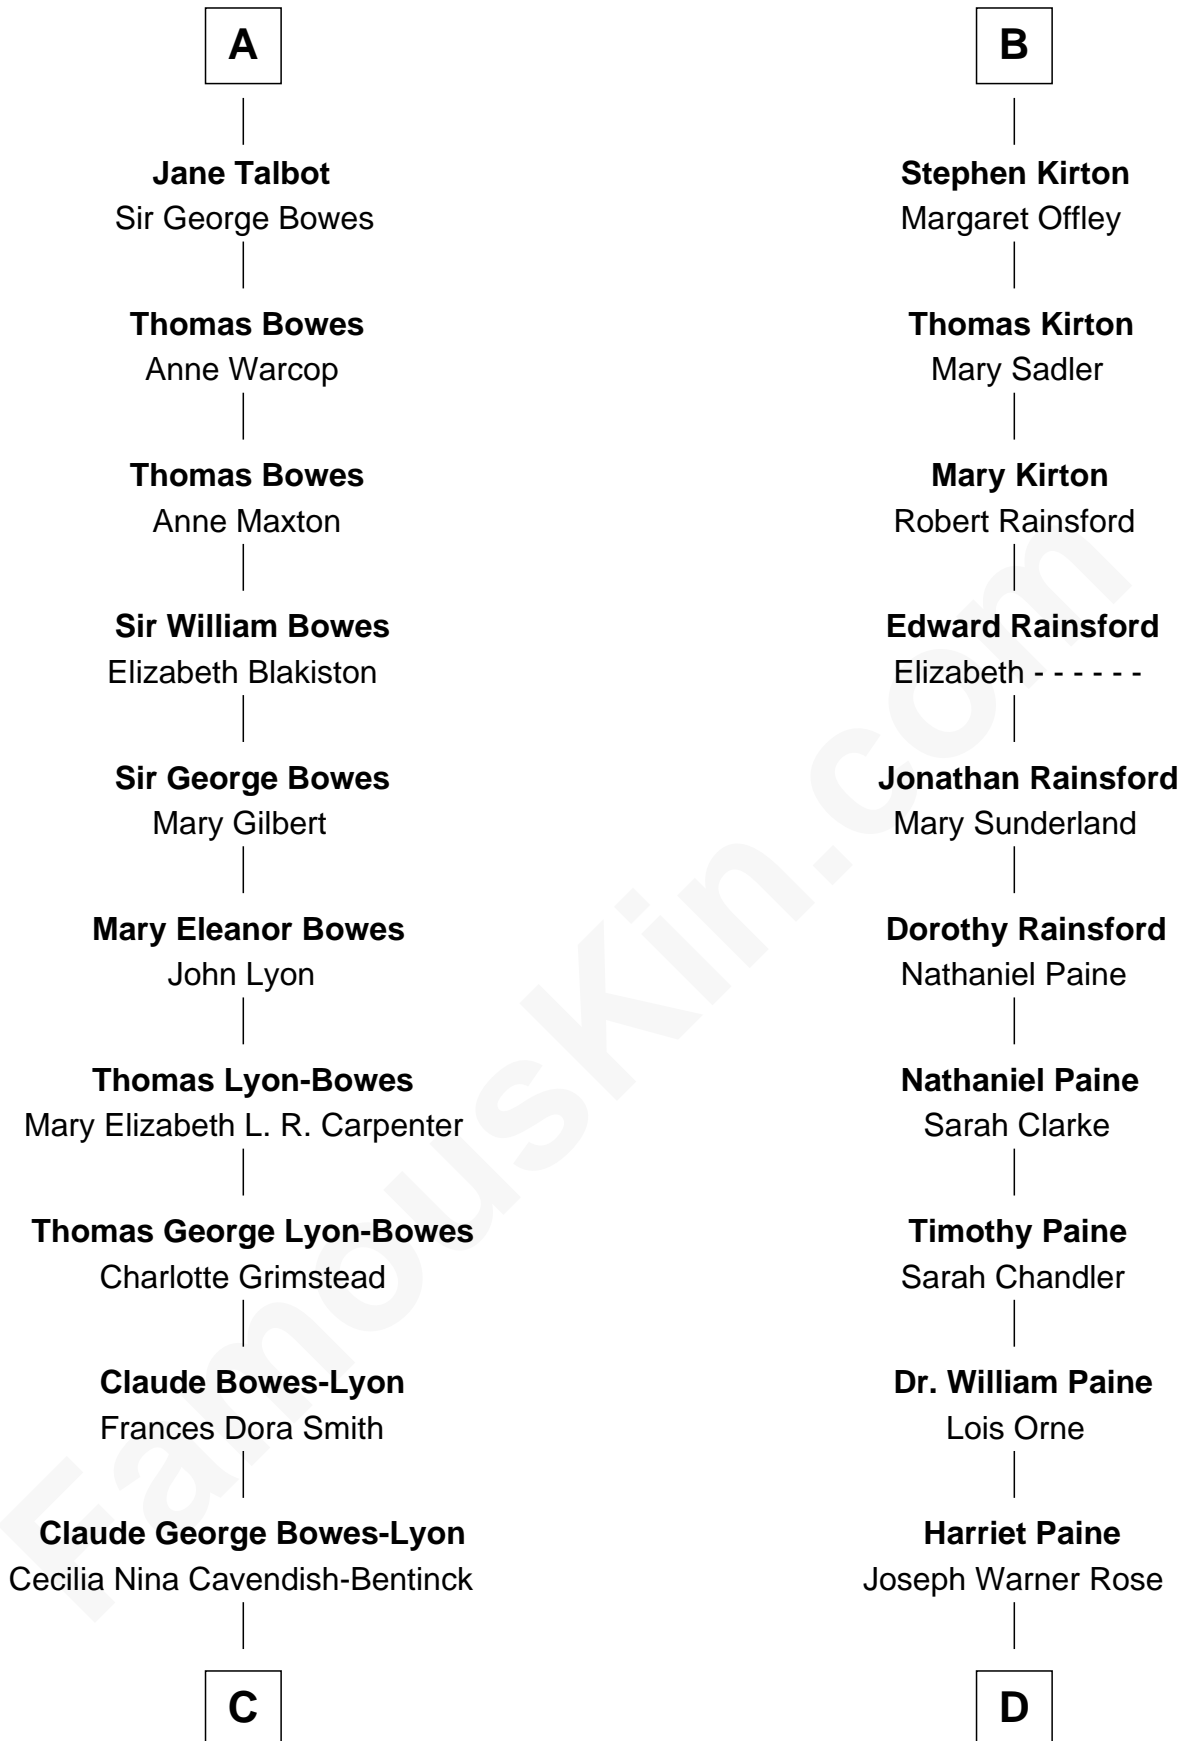

FamousKin.com

Relationship Chart of

Prince Harry

Duke of Sussex

19th cousin 1 time removed of

Alice (Lee) Roosevelt
First Wife of President Theodore Roosevelt

C

Elizabeth Bowes-Lyon

George VI, King of the United Kingdom

Elizabeth II, Queen of the United Kingdom

Prince Philip of Edinburgh

Charles III, King of the United Kingdom

Princess Diana Frances Spencer

Prince Harry

Duke of Sussex

D