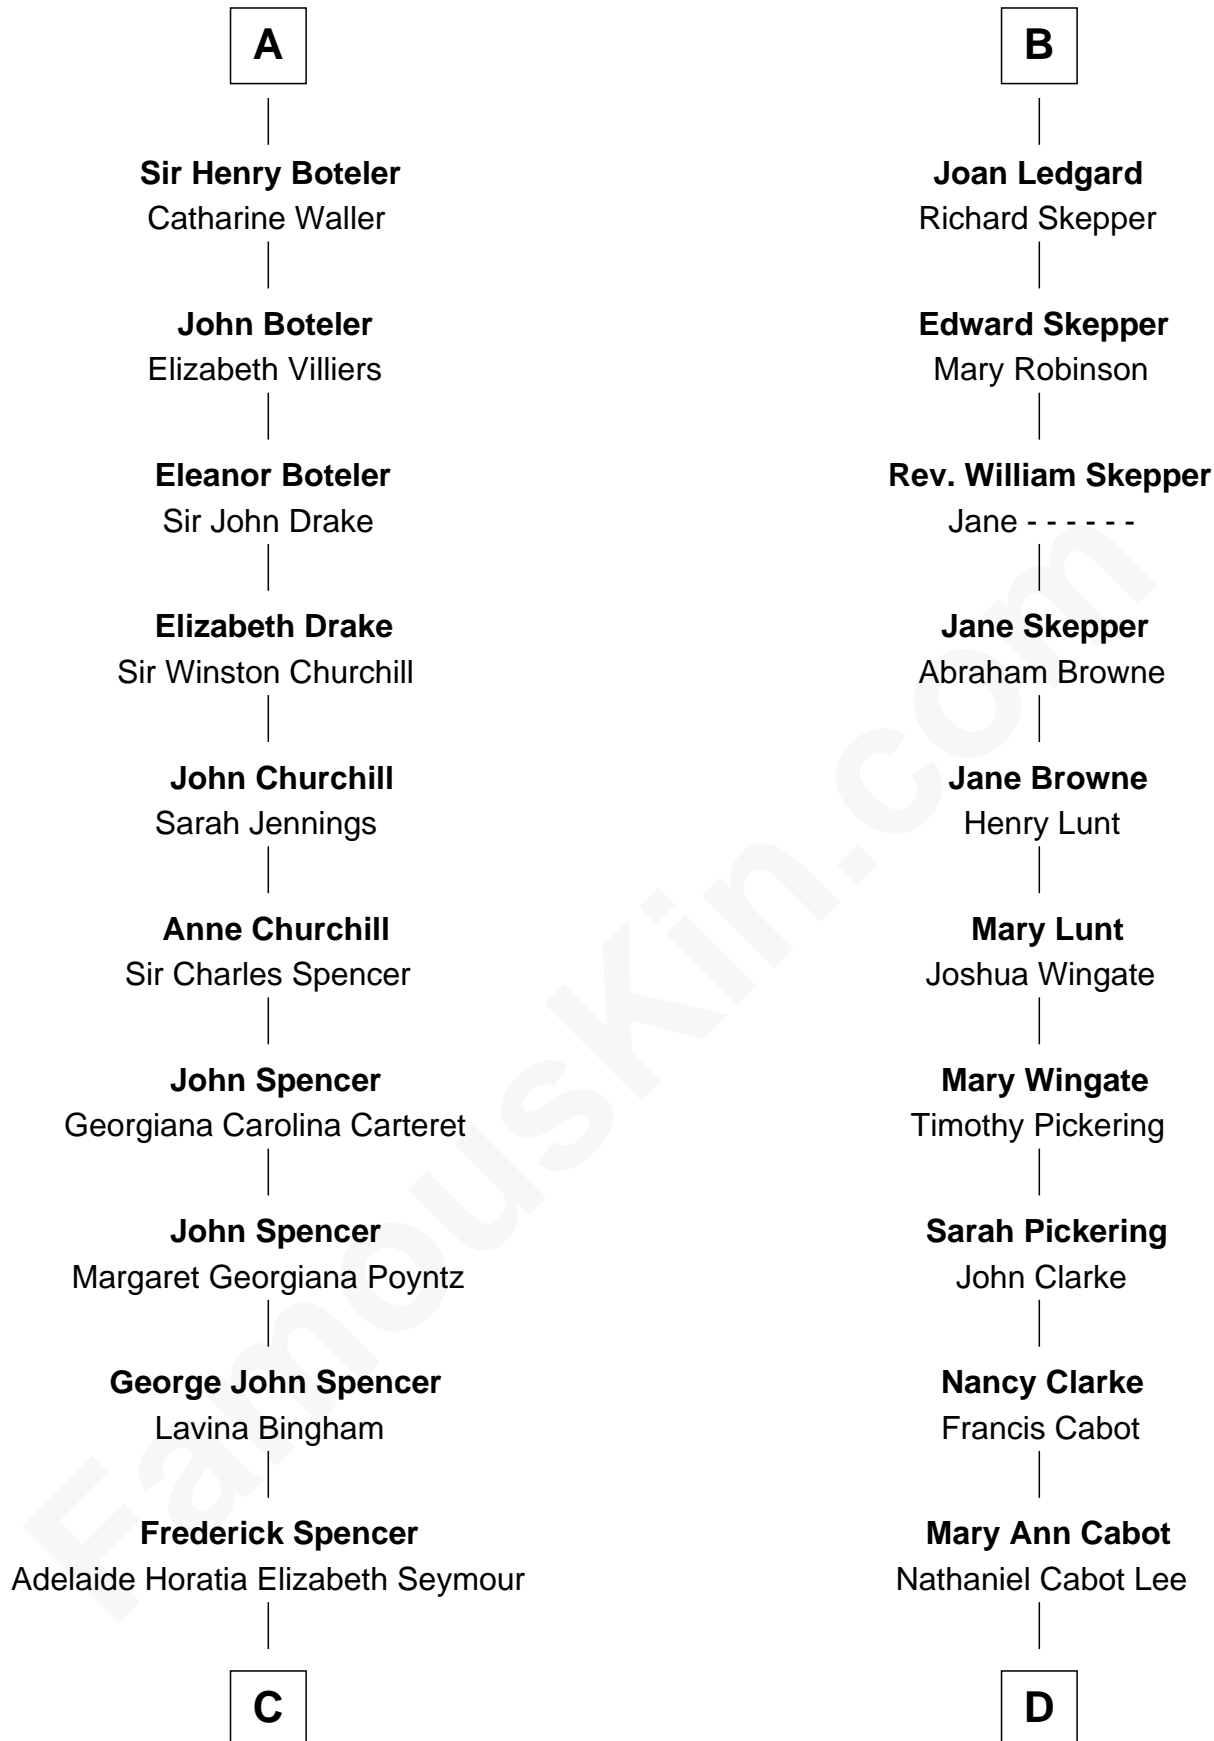

FamousKin.com
Relationship Chart of
Prince Harry
Duke of Sussex

19th cousin 2 times removed of

Alice (Lee) Roosevelt
First Wife of President Theodore Roosevelt

Sir John de Wingfield
 Eleanor de Glanville

C

Charles Robert Spencer

Margaret Baring

Albert Edward John Spencer

Cynthia Elinor Beatrix Hamilton

Edward John Spencer

Frances Ruth Burke Roche

Princess Diana Frances Spencer