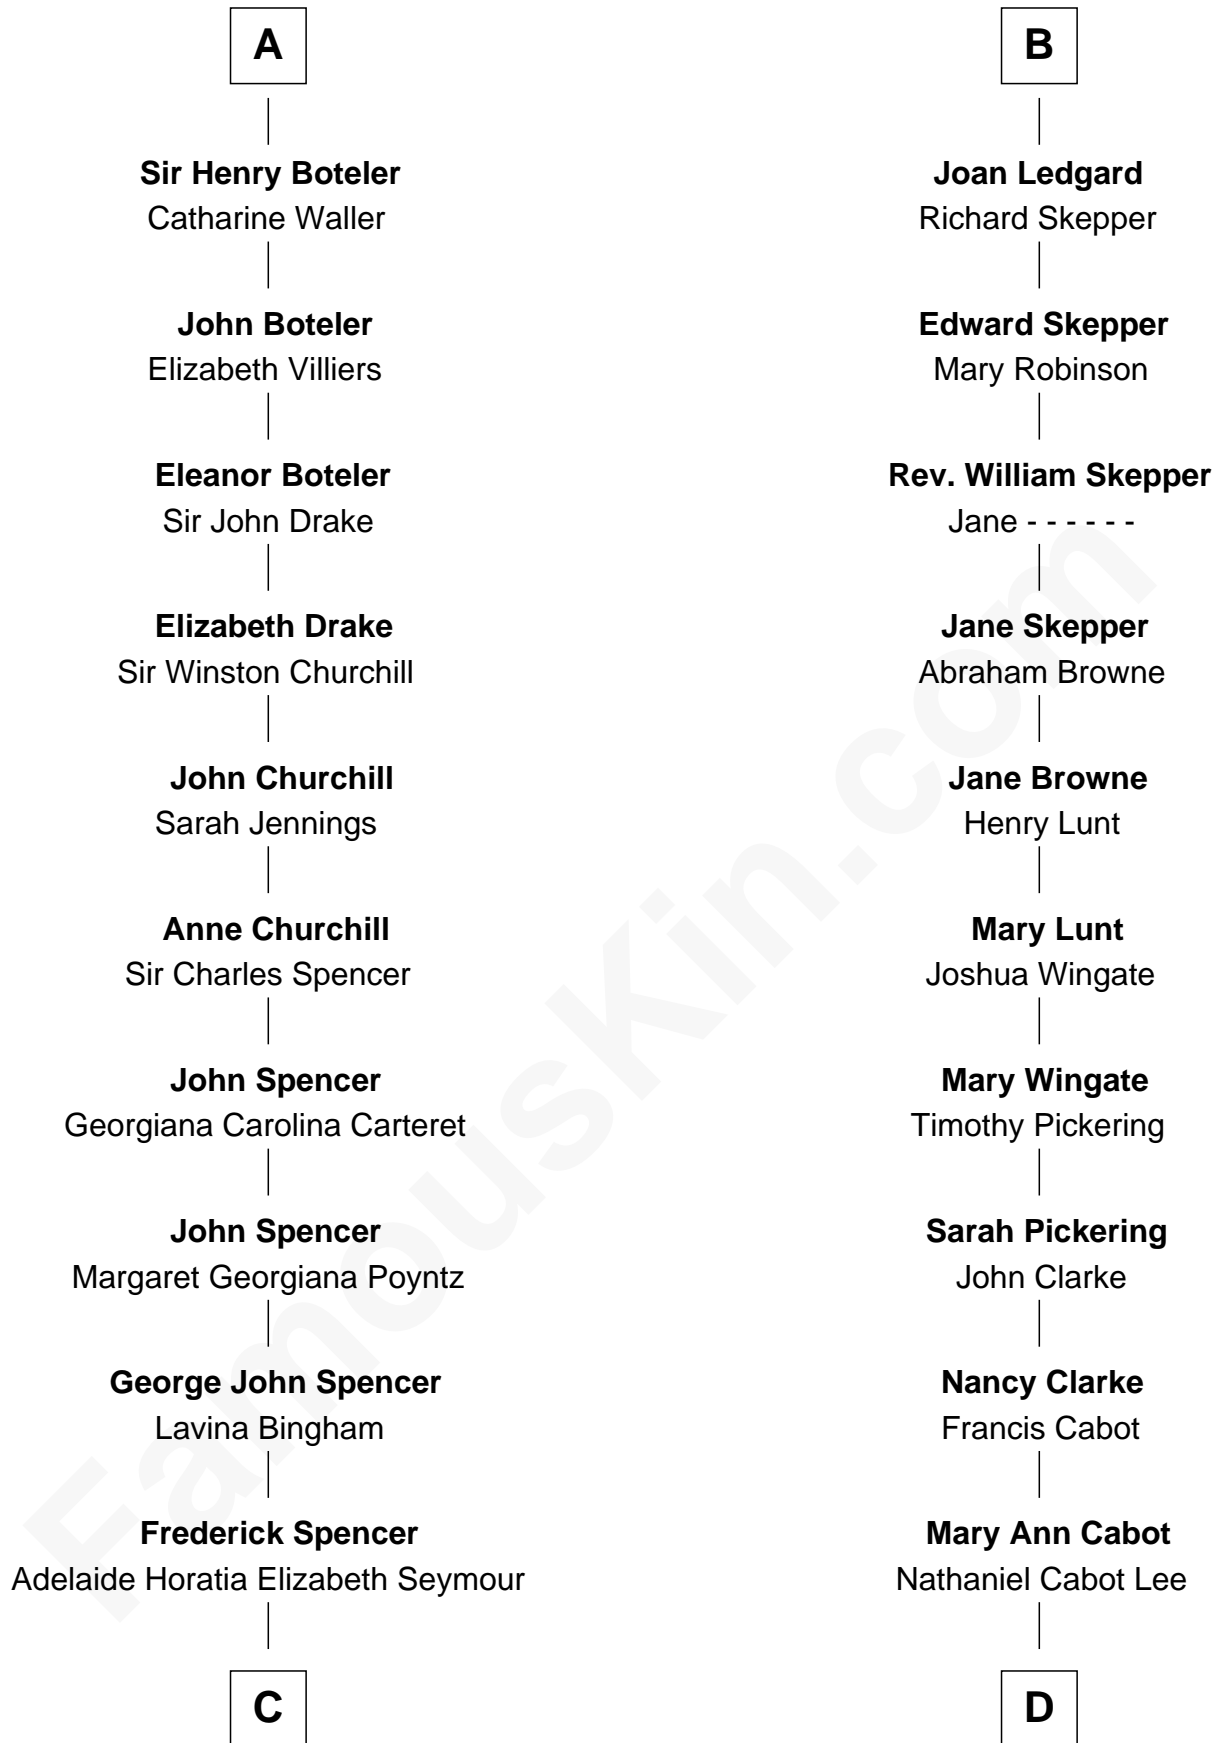

FamousKin.com Relationship Chart of

Prince Harry
Duke of Sussex

19th cousin 2 times removed of

Alice (Lee) Roosevelt

First Wife of President Theodore Roosevelt

C

Charles Robert Spencer

Margaret Baring

Albert Edward John Spencer

Cynthia Elinor Beatrix Hamilton

Edward John Spencer

Frances Ruth Burke Roche

Princess Diana Frances Spencer

Charles III, King of the United Kingdom

Prince Harry

Duke of Sussex