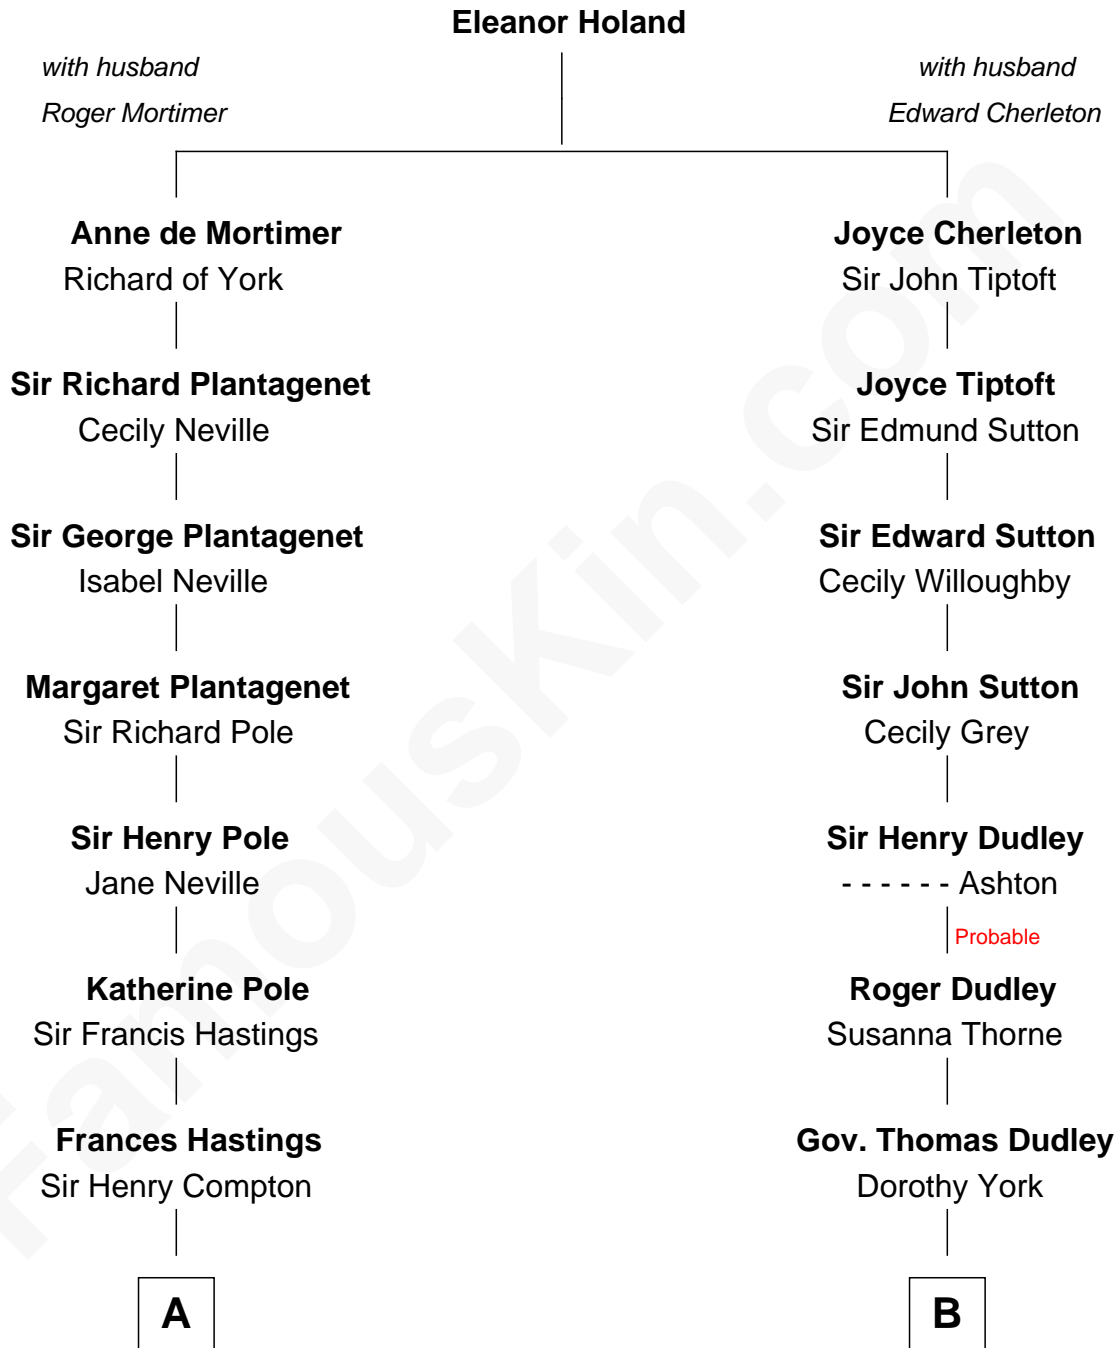

# FamousKin.com Relationship Chart of

**Prince Harry**  
*Duke of Sussex*

18th cousin 1 time removed of

**James Taylor**  
*Singer-Songwriter*

**C**

**Edward John Spencer**  
Frances Ruth Burke Roche

**Princess Diana Frances Spencer**  
Charles III, King of the United Kingdom

**Prince Harry**  
*Duke of Sussex*

**D**

**Gertrude Arline Woodard**  
Dr. Isaac Montrose Taylor

**James Taylor**  
*Singer-Songwriter*

FamousKin.com