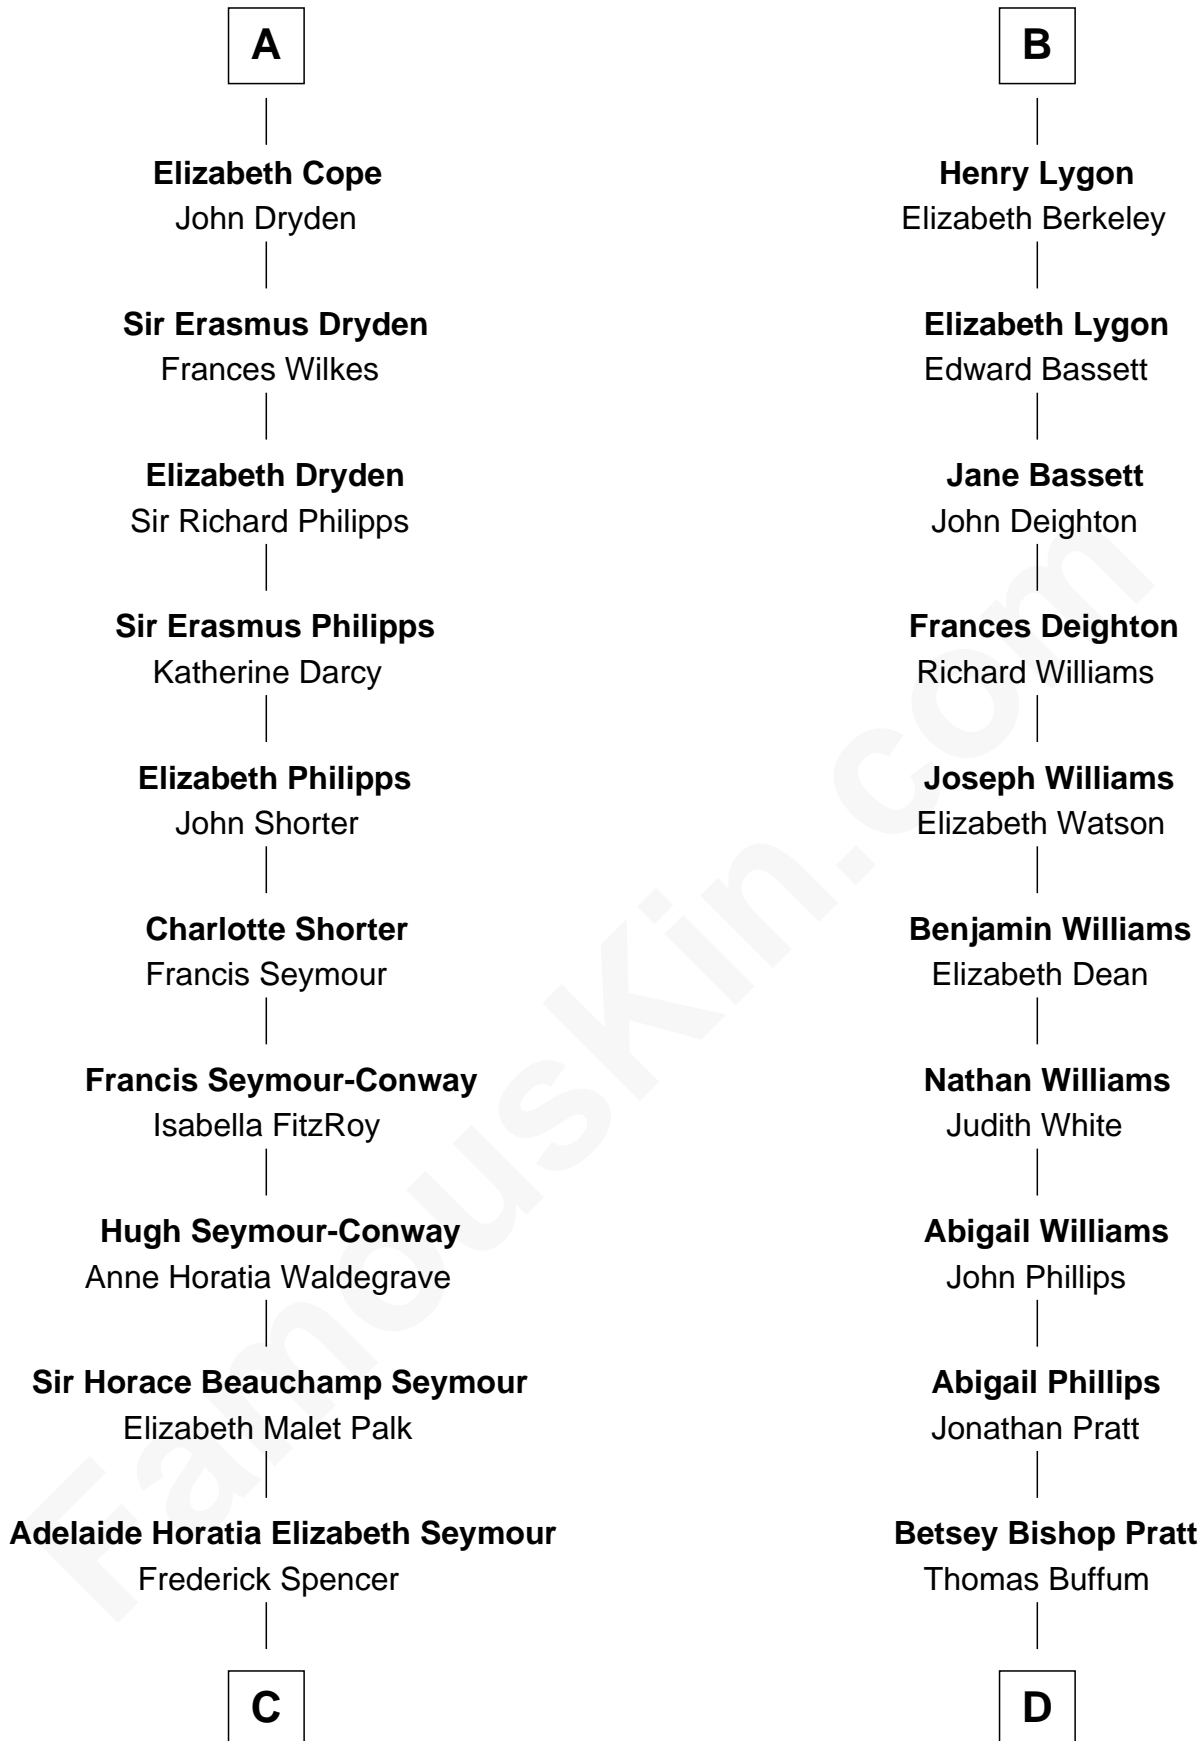

# FamousKin.com Relationship Chart of

**Prince Harry**  
*Duke of Sussex*

21st cousin of

**James Taylor**  
*Singer-Songwriter*

**Sir Edward le Despencer**  
Anne de Ferrers

**Edward Despencer**  
Elizabeth Burghersh

**Margaret Despencer**  
Robert de Ferrers

**Phillippa Ferrers**  
Sir Thomas Greene

**Elizabeth Greene**  
William Raleigh

**Sir Edward Raleigh**  
Margaret Verney

**Sir Edward Raleigh**  
Anne Chamberlayne

**Bridget Raleigh**  
Sir John Cope

**A**

**Edward Despencer**  
Elizabeth Burghersh

**Margaret Despencer**  
Robert de Ferrers

**Sir Edmund Ferrers**  
Ellen Roche

**Margaret Ferrers**  
John de Beauchamp

**Sir Richard de Beauchamp**  
Elizabeth Stafford

**Anne de Beauchamp**  
Sir Richard Lygon

**Sir Richard Lygon**  
Margaret Greville

**B**

**C**

**Charles Robert Spencer**

Margaret Baring

**Albert Edward John Spencer**