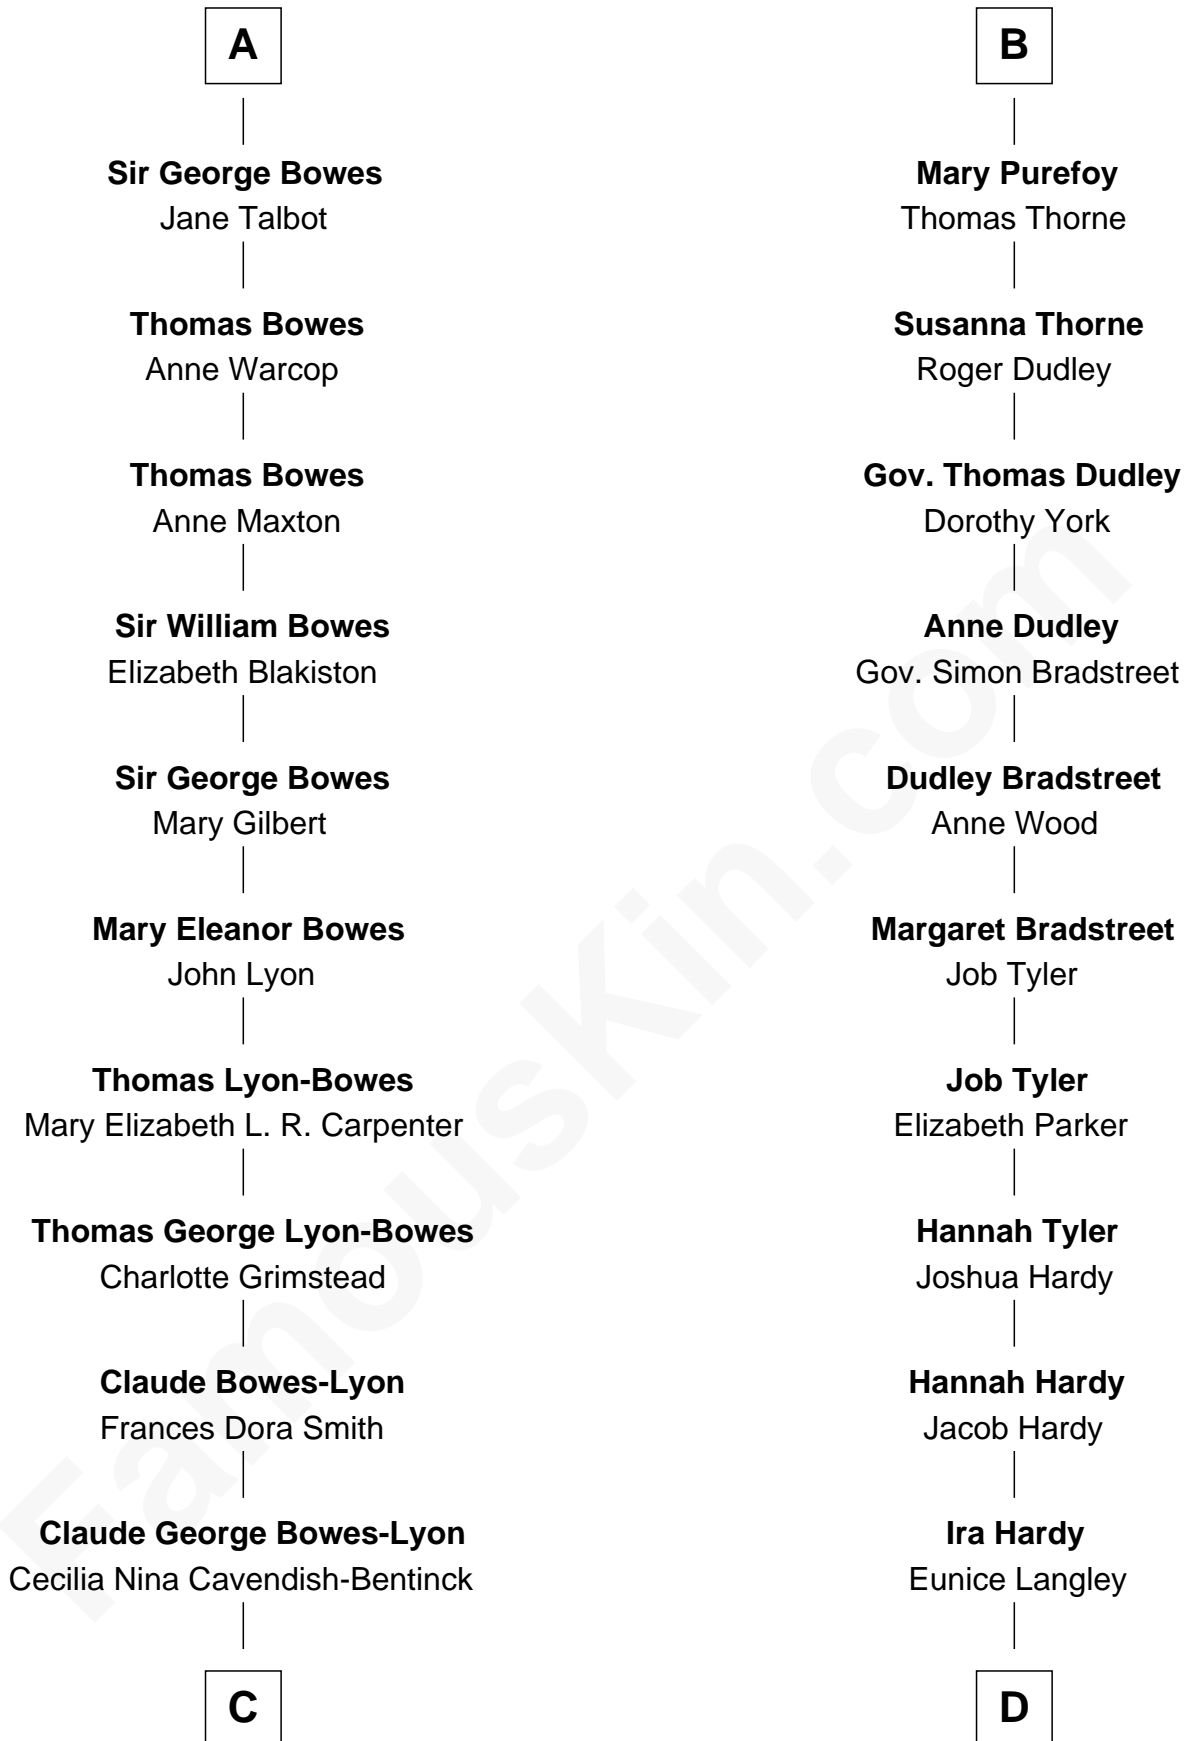

# FamousKin.com Relationship Chart of

**Prince Harry**  
*Duke of Sussex*

20th cousin 1 time removed of

**James Taylor**  
*Singer-Songwriter*

**Sir John Marmion**  
Maud de Furnival

**C**

**Elizabeth Bowes-Lyon**

George VI, King of the United Kingdom

**Elizabeth II, Queen of the United Kingdom**

Prince Philip of Edinburgh

**Charles III, King of the United Kingdom**

Princess Diana Frances Spencer

**Prince Harry**

*Duke of Sussex*

**D**

**Lovercia L. Hardy**

Willard Knox

**Fred Charles Knox**

Ruth Elizabeth Collins

**Ella Angelique Knox**

Henry Herman Woodard

**Gertrude Arline Woodard**

Dr. Isaac Montrose Taylor

**James Taylor**

*Singer-Songwriter*