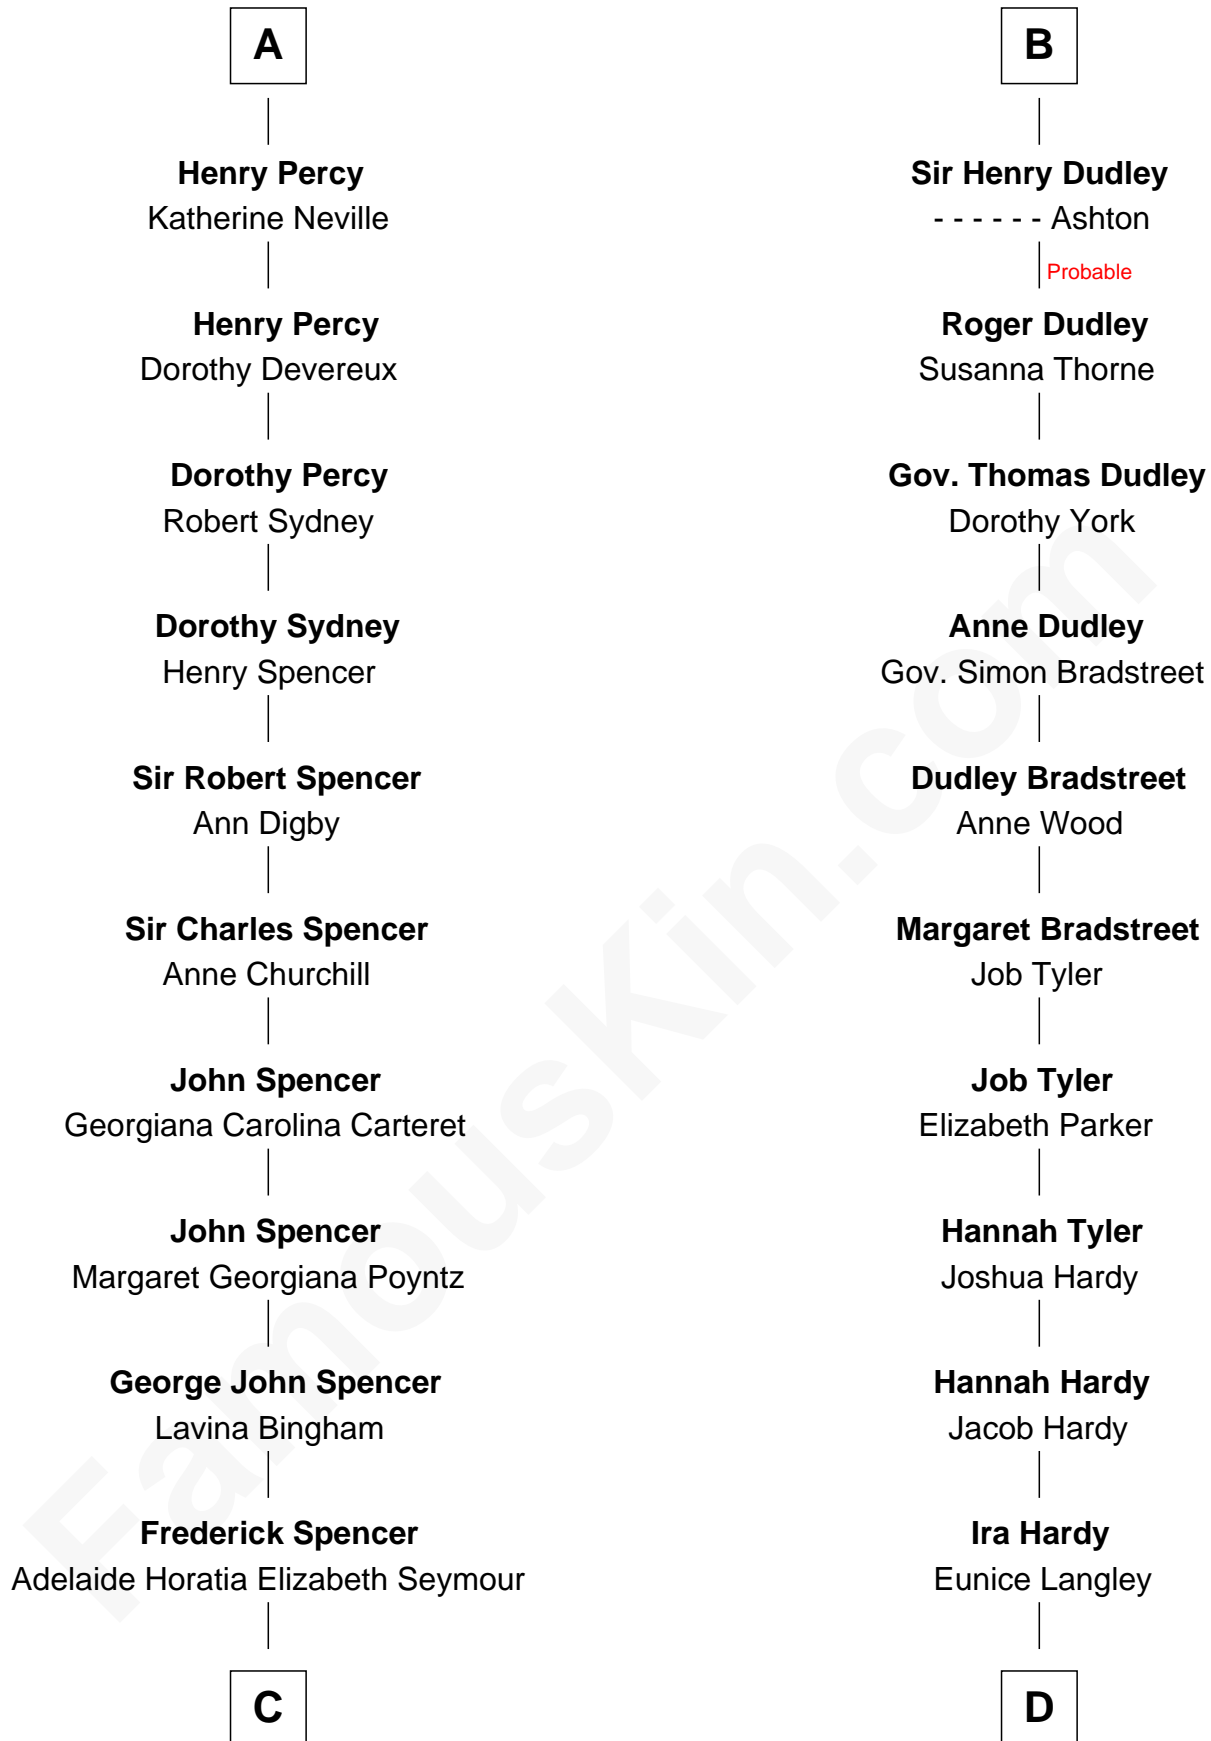

# FamousKin.com Relationship Chart of

**Prince Harry**  
*Duke of Sussex*

21st cousin of

**James Taylor**  
*Singer-Songwriter*

**Edmund of Woodstock**  
Margaret Wake

**C**

**Charles Robert Spencer**

Margaret Baring

**Albert Edward John Spencer**

Cynthia Elinor Beatrix Hamilton

**Edward John Spencer**

Frances Ruth Burke Roche

**Princess Diana Frances Spencer**

Charles III, King of the United Kingdom

**Prince Harry**

*Duke of Sussex*

Dr. Isaac Montrose Taylor

**James Taylor**

*Singer-Songwriter*

FamousKin.com