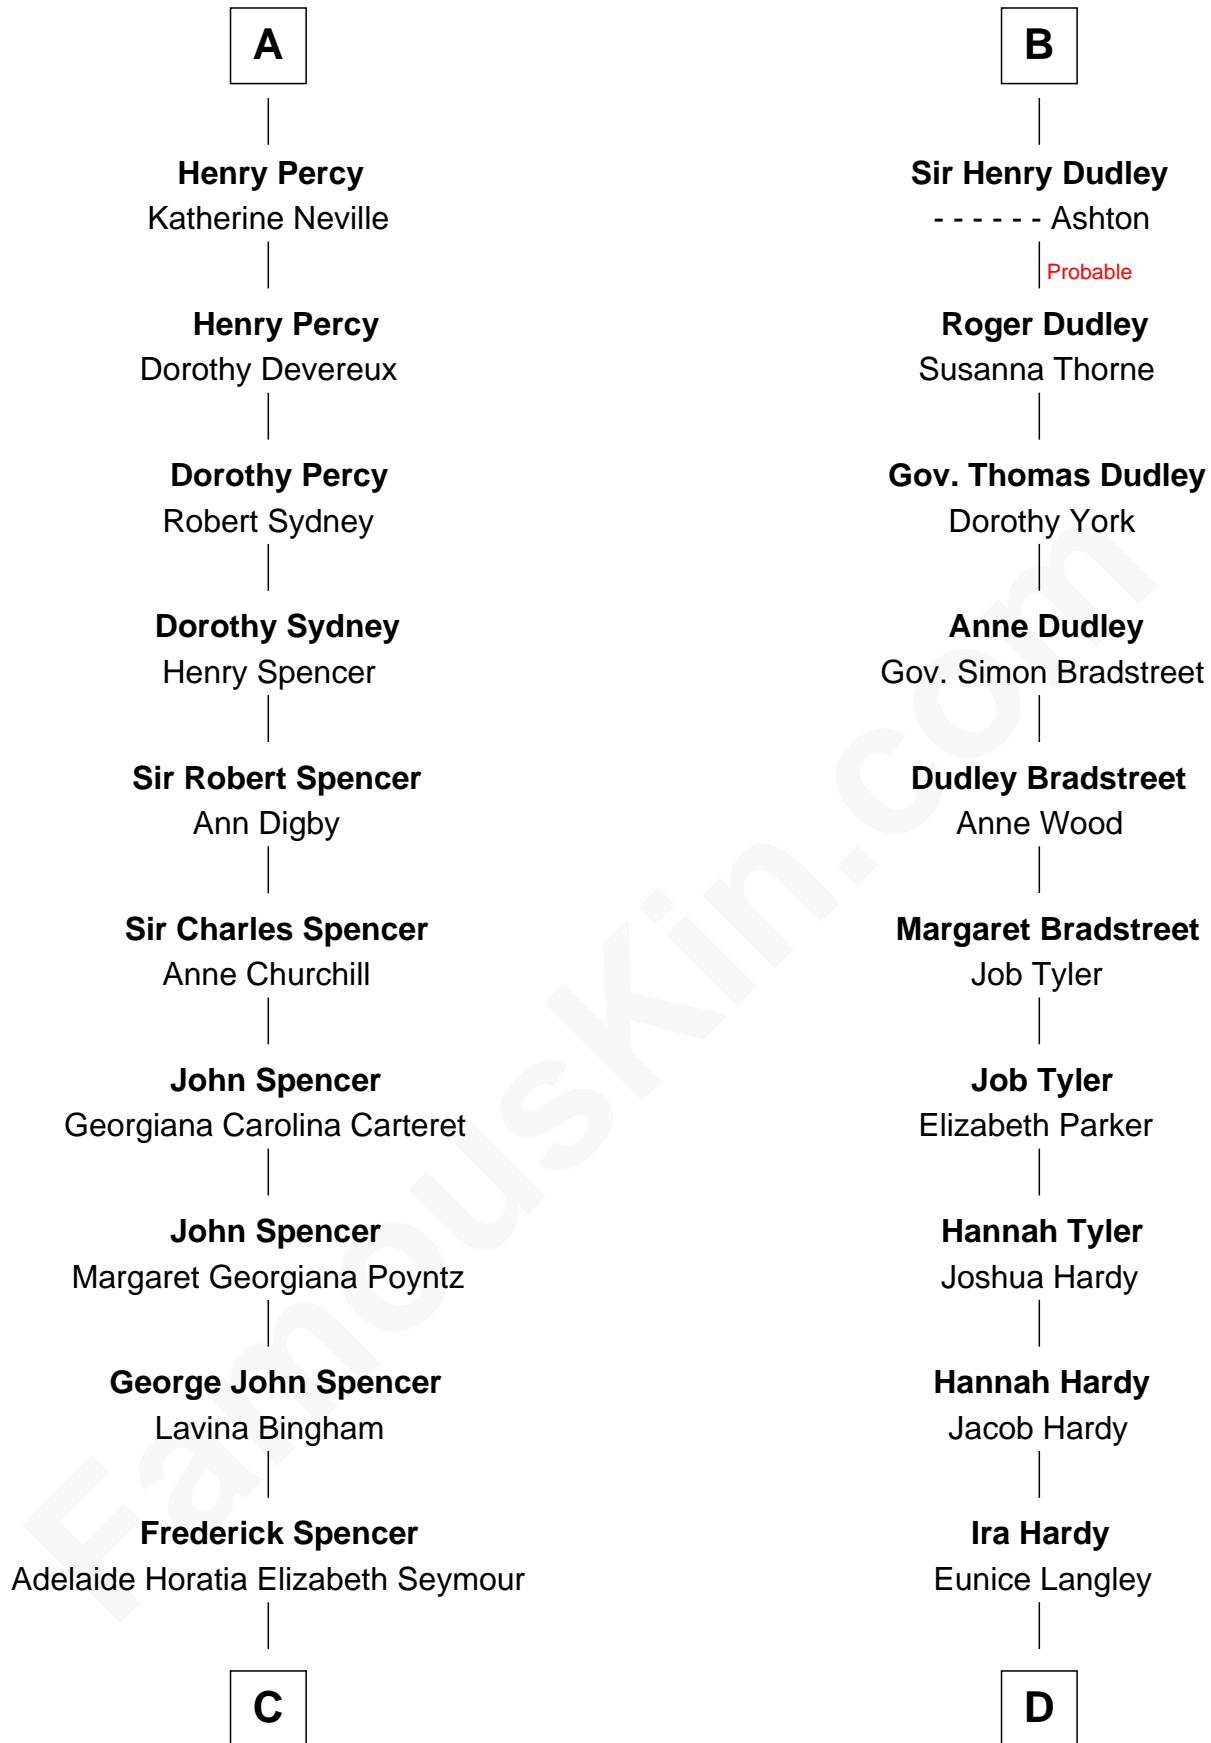

FamousKin.com Relationship Chart of

Prince Harry
Duke of Sussex

21st cousin of

James Taylor
Singer-Songwriter

Sir Robert de Holland
Maude la Zouche

C

Charles Robert Spencer

Margaret Baring

Albert Edward John Spencer

Cynthia Elinor Beatrix Hamilton

Edward John Spencer

Frances Ruth Burke Roche

Princess Diana Frances Spencer

Charles III, King of the United Kingdom

Prince Harry

Duke of Sussex