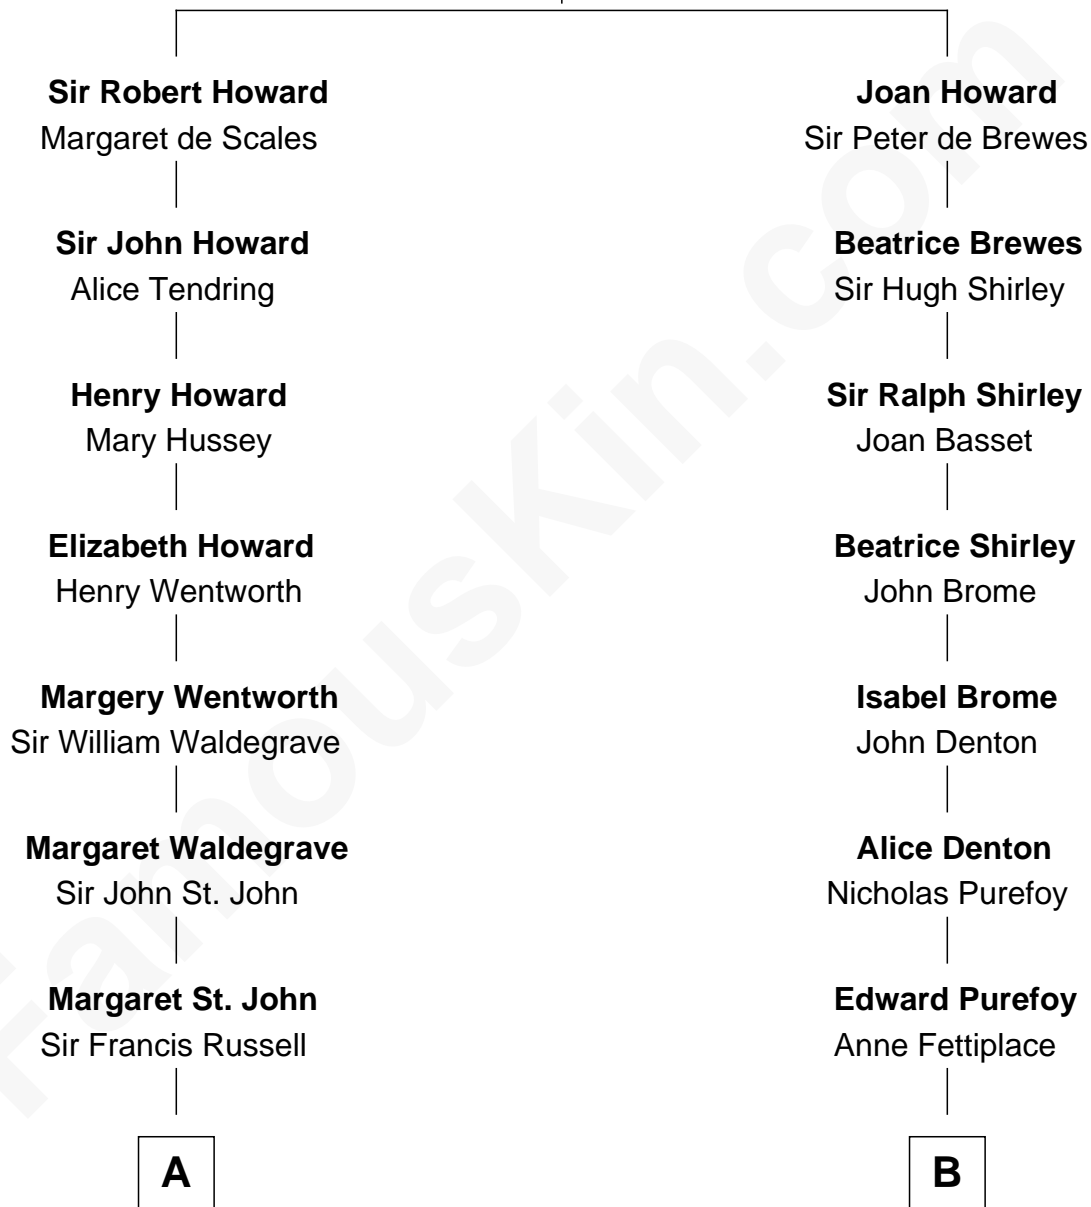

FamousKin.com Relationship Chart of

Prince Harry
Duke of Sussex

20th cousin 1 time removed of

James Taylor
Singer-Songwriter

Sir John Howard
Alice de Bois

C

Albert Edward John Spencer

Cynthia Elinor Beatrix Hamilton

Edward John Spencer

Frances Ruth Burke Roche

Princess Diana Frances Spencer

Charles III, King of the United Kingdom

Prince Harry

Duke of Sussex

D

Lovercia L. Hardy

Willard Knox

Fred Charles Knox

Ruth Elizabeth Collins

Ella Angelique Knox

Henry Herman Woodard

Gertrude Arline Woodard

Dr. Isaac Montrose Taylor

James Taylor