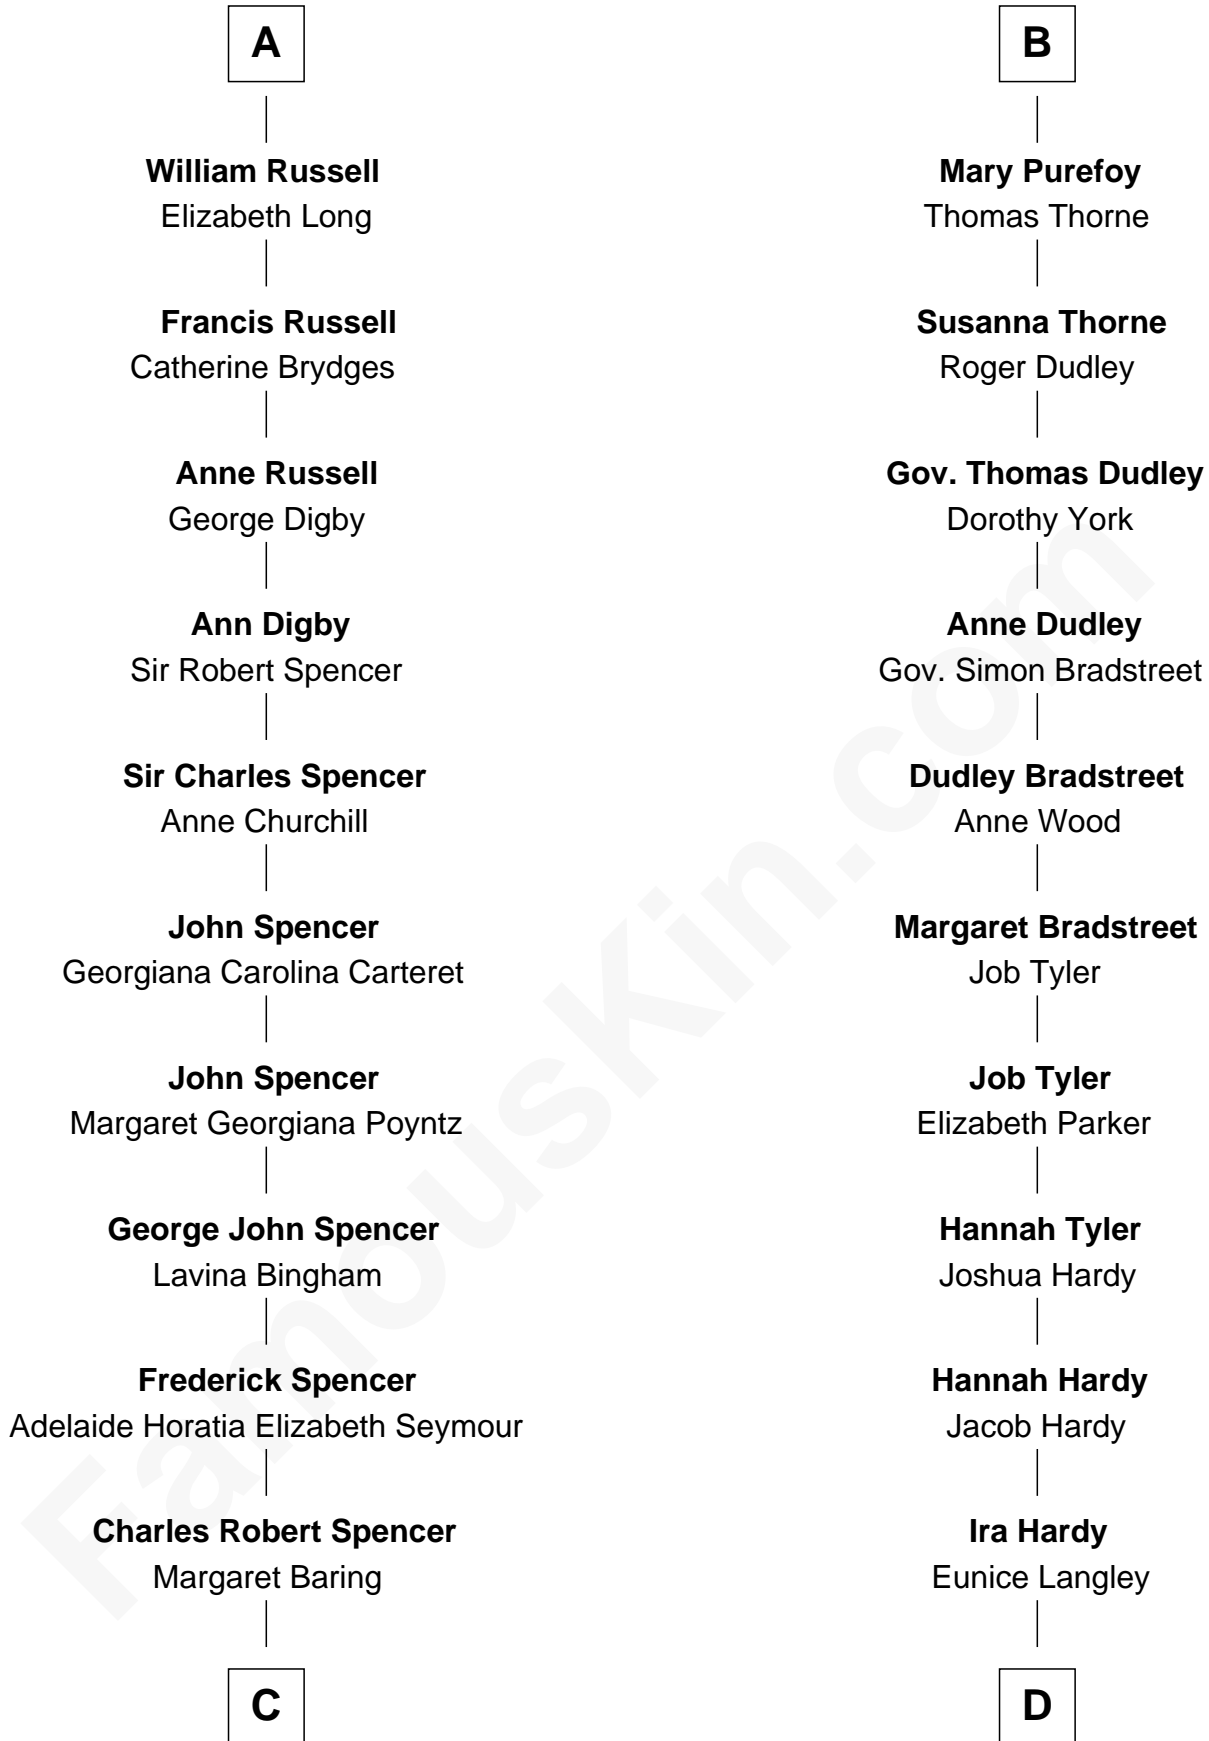

FamousKin.com Relationship Chart of

Prince Harry
Duke of Sussex

20th cousin 1 time removed of

James Taylor
Singer-Songwriter

Sir John Howard
Alice de Bois

C

Albert Edward John Spencer

Cynthia Elinor Beatrix Hamilton