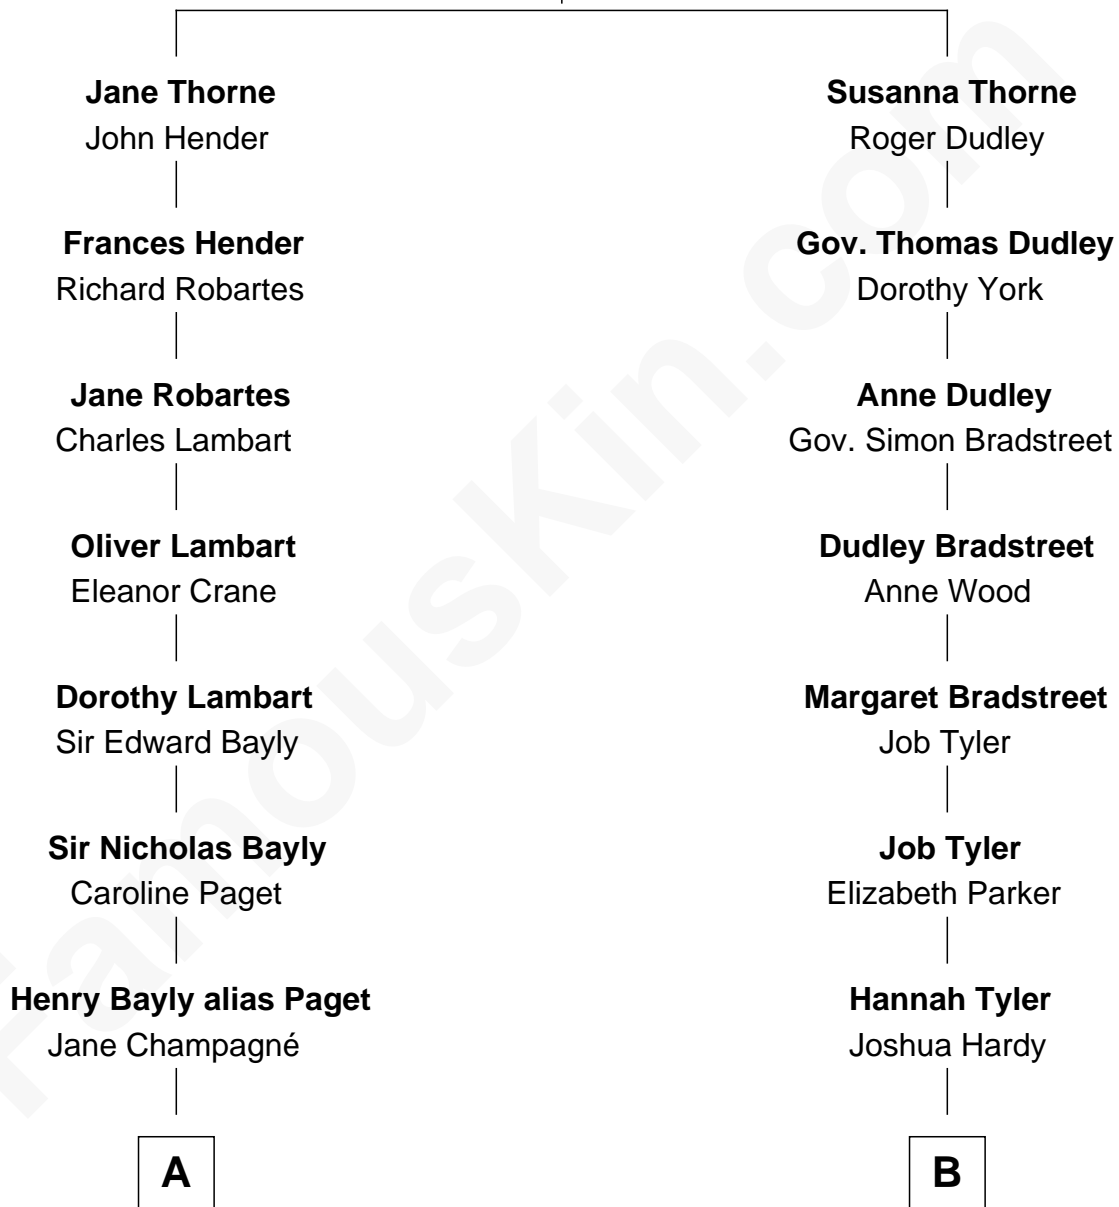

# FamousKin.com Relationship Chart of

**Prince Harry**  
*Duke of Sussex*

13th cousin 1 time removed of

**James Taylor**  
*Singer-Songwriter*

**Thomas Thorne**  
Mary Purefoy

**A**

**Henry William Paget**

Lady Caroline Elizabeth Villiers

**Lady Caroline Paget**

Charles Gordon-Lennox

**Cecilia Catherine Gordon-Lennox**

Charles George Bingham

**Rosalind Cecilia Caroline Bingham**

James Albert Edward Hamilton

**Cynthia Elinor Beatrix Hamilton**

Albert Edward John Spencer

**Edward John Spencer**

Frances Ruth Burke Roche

**Princess Diana Frances Spencer**

Charles III, King of the United Kingdom

**Prince Harry**

*Duke of Sussex*

**B**

**Ella Angelique Knox**

Henry Herman Woodard

**Gertrude Arline Woodard**

Dr. Isaac Montrose Taylor

**James Taylor**

*Singer-Songwriter*