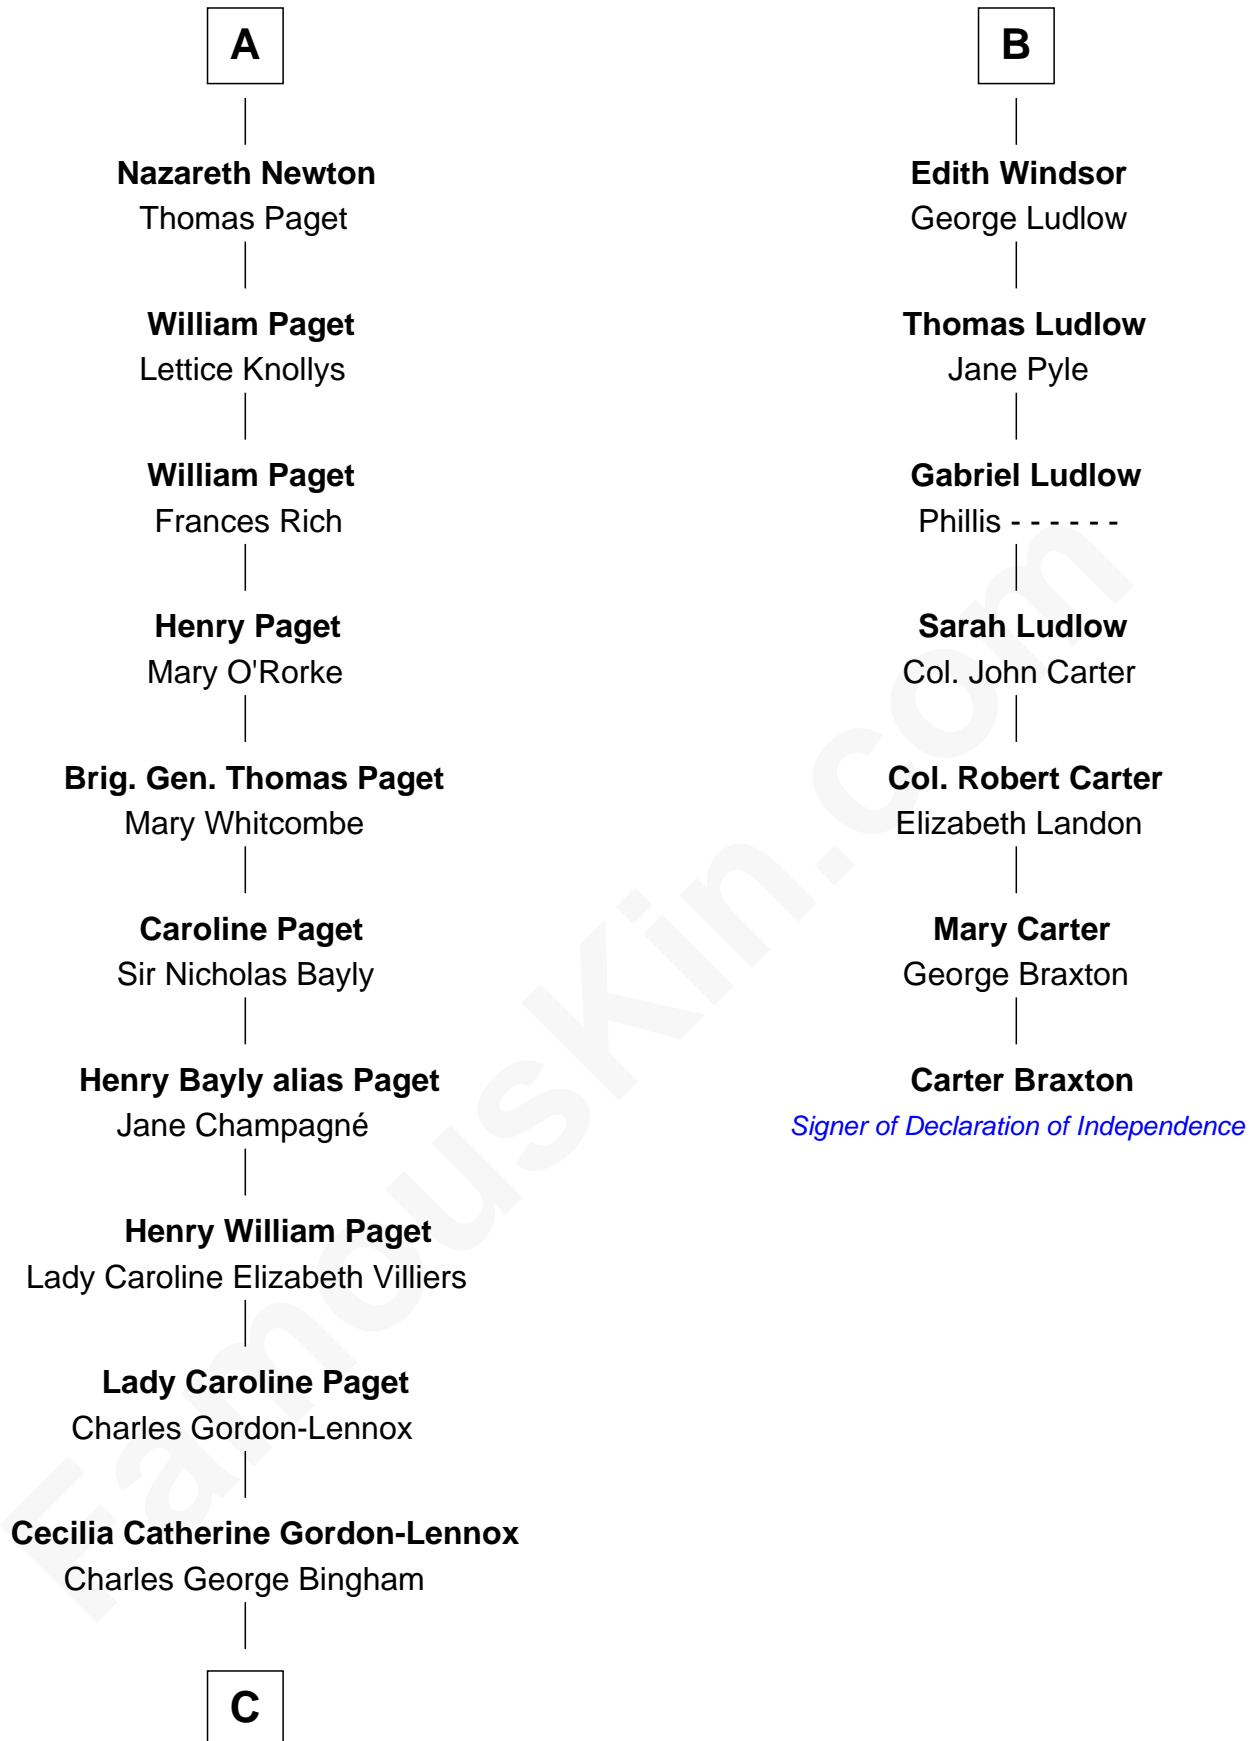

FamousKin.com Relationship Chart of

Prince Harry

Duke of Sussex

13th cousin 8 times removed of

Carter Braxton

Signer of the Declaration of Independence

Sir Hugh de Courtenay

Agnes de St. John

John Andrews

Elizabeth Andrews

Sir Thomas de Windsor

Sir Andrews de Windsor

Elizabeth Blount

B

C

Rosalind Cecilia Caroline Bingham

James Albert Edward Hamilton

Cynthia Elinor Beatrix Hamilton

Albert Edward John Spencer

Edward John Spencer

Frances Ruth Burke Roche

Princess Diana Frances Spencer

Charles III, King of the United Kingdom

Prince Harry