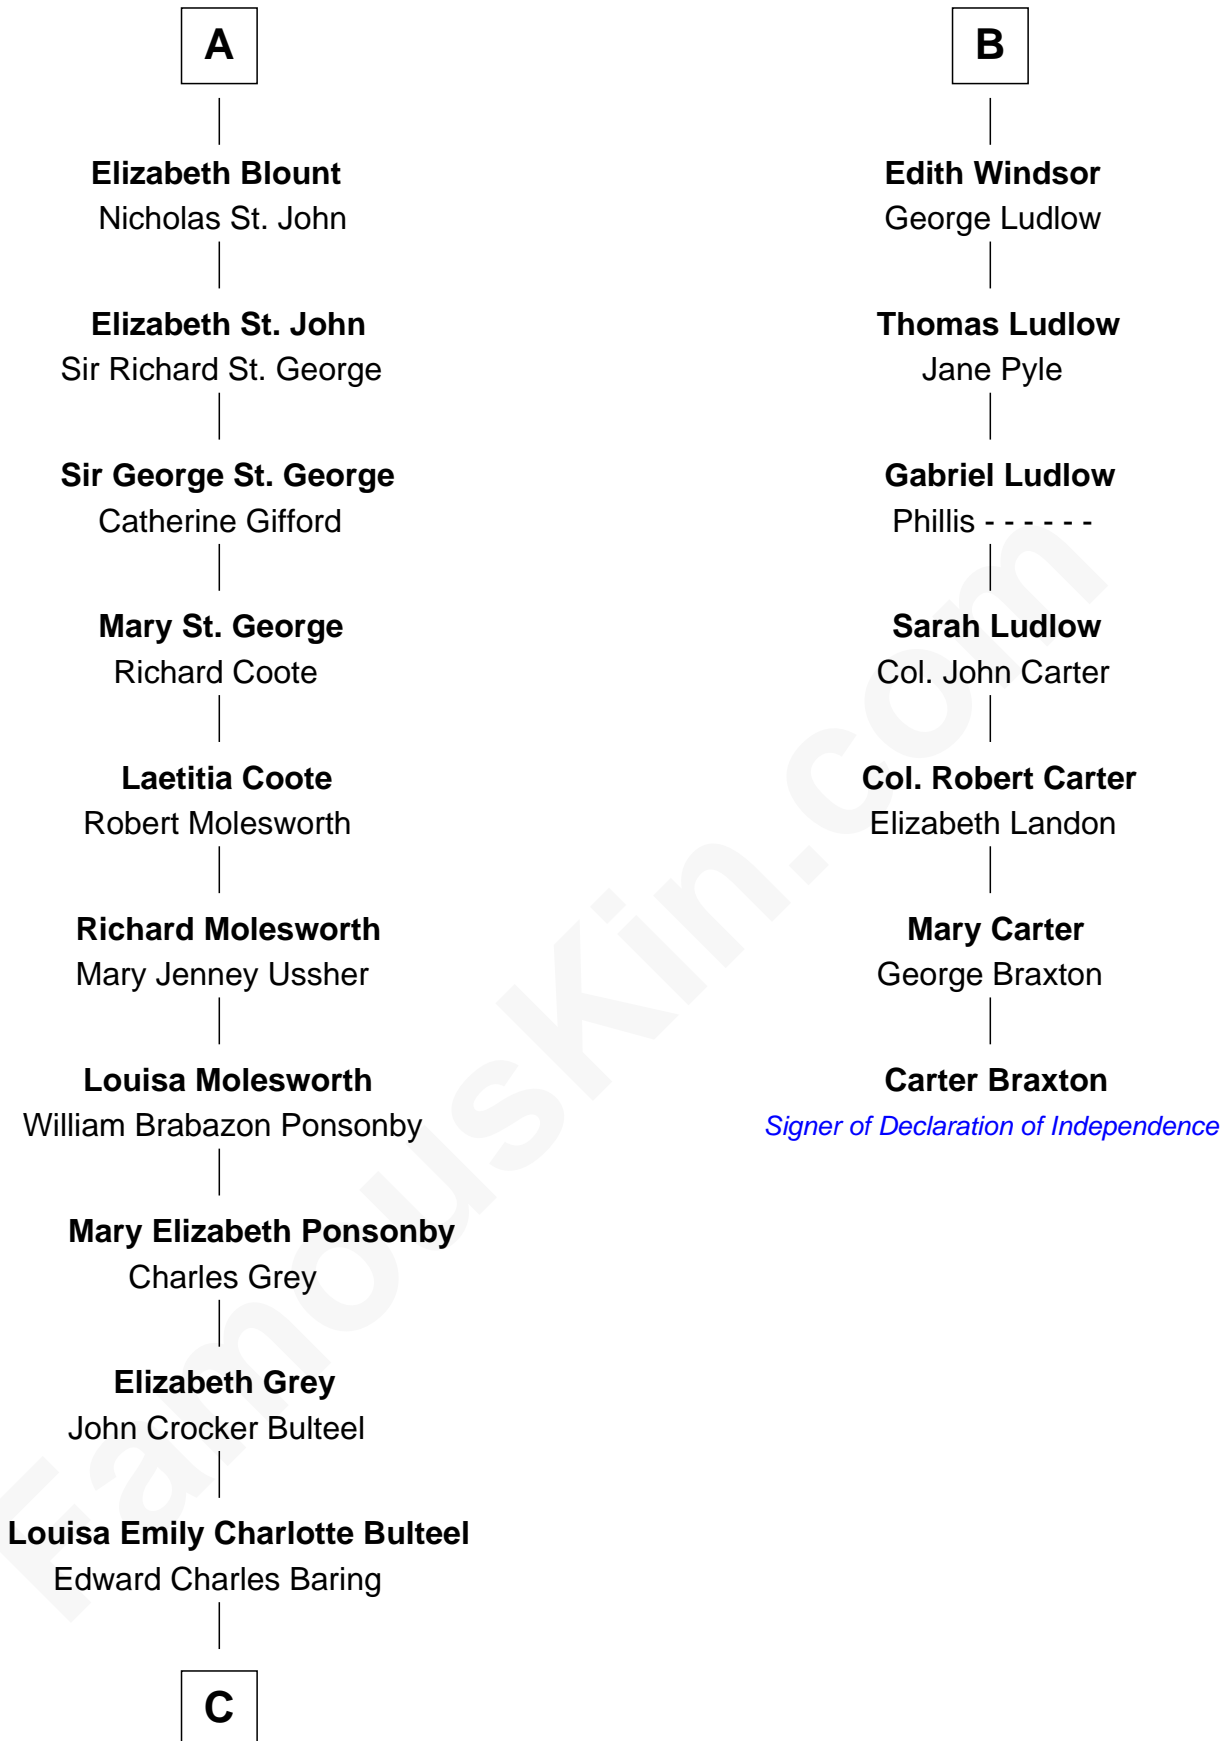

FamousKin.com Relationship Chart of

Prince Harry

Duke of Sussex

13th cousin 8 times removed of

Carter Braxton

Signer of the Declaration of Independence

Sir Thomas de Swynnerton

C

—
Margaret Baring

Charles Robert Spencer

—
Albert Edward John Spencer

Cynthia Elinor Beatrix Hamilton

—
Edward John Spencer

Frances Ruth Burke Roche

—
Princess Diana Frances Spencer

Charles III, King of the United Kingdom