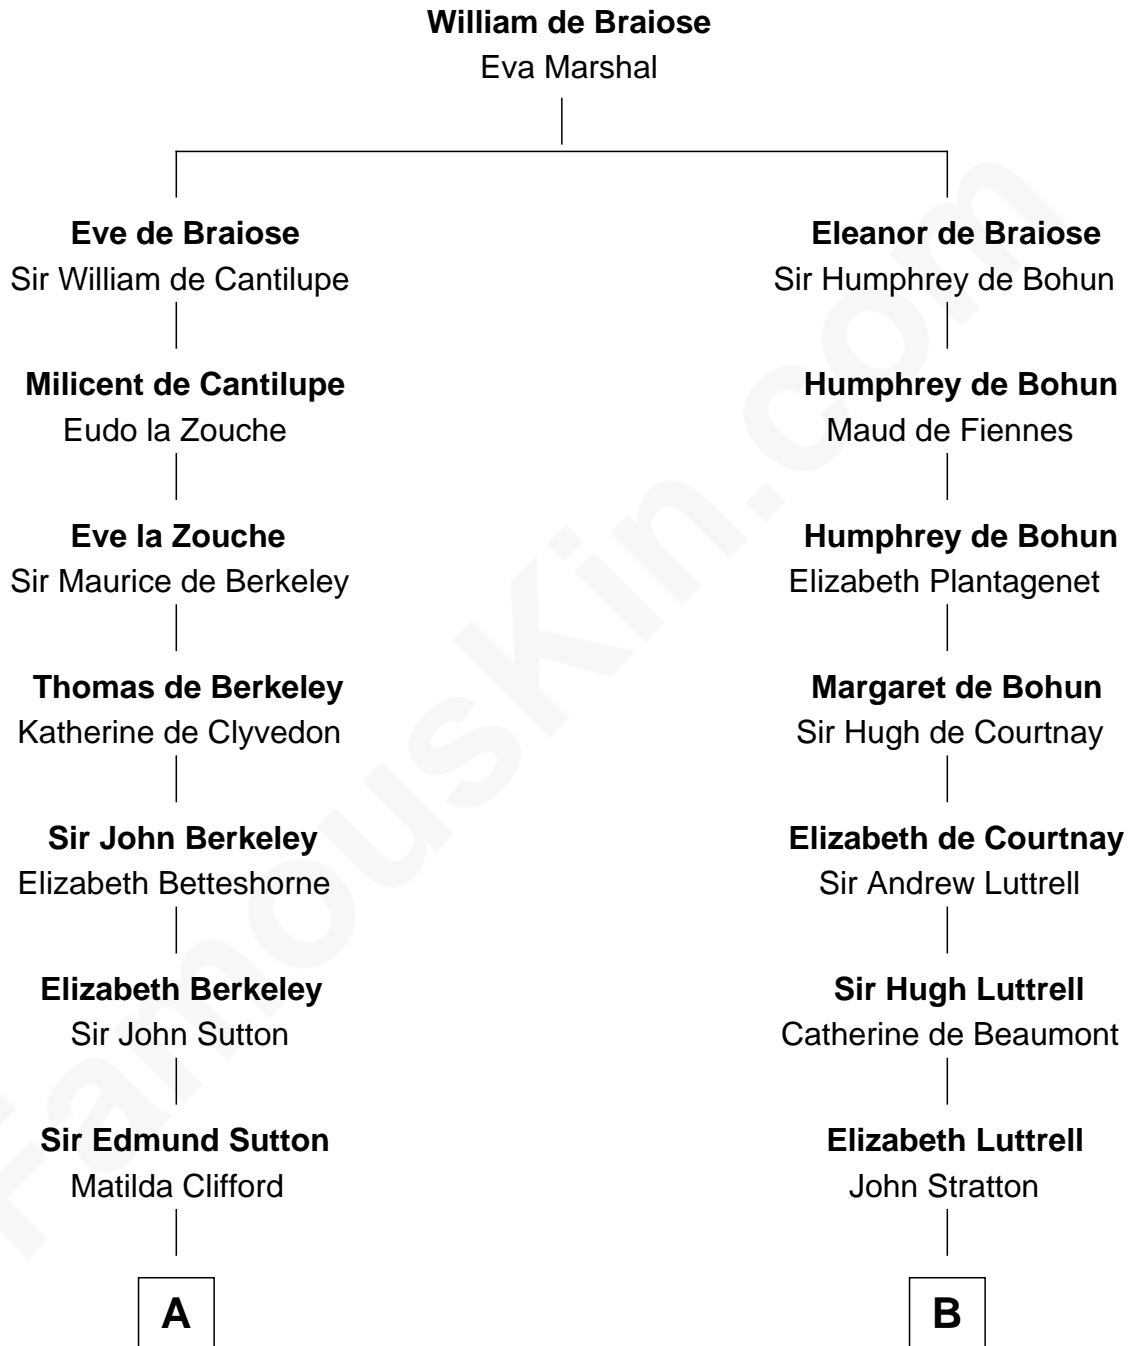

FamousKin.com Relationship Chart of

Prince Harry
Duke of Sussex

16th cousin 5 times removed of

Carter Braxton

Signer of the Declaration of Independence

C

—
Charles Robert Spencer

Margaret Baring

—
Albert Edward John Spencer

Cynthia Elinor Beatrix Hamilton

—
Edward John Spencer

Frances Ruth Burke Roche

—
Princess Diana Frances Spencer

Charles III, King of the United Kingdom

—
Prince Harry

Duke of Sussex