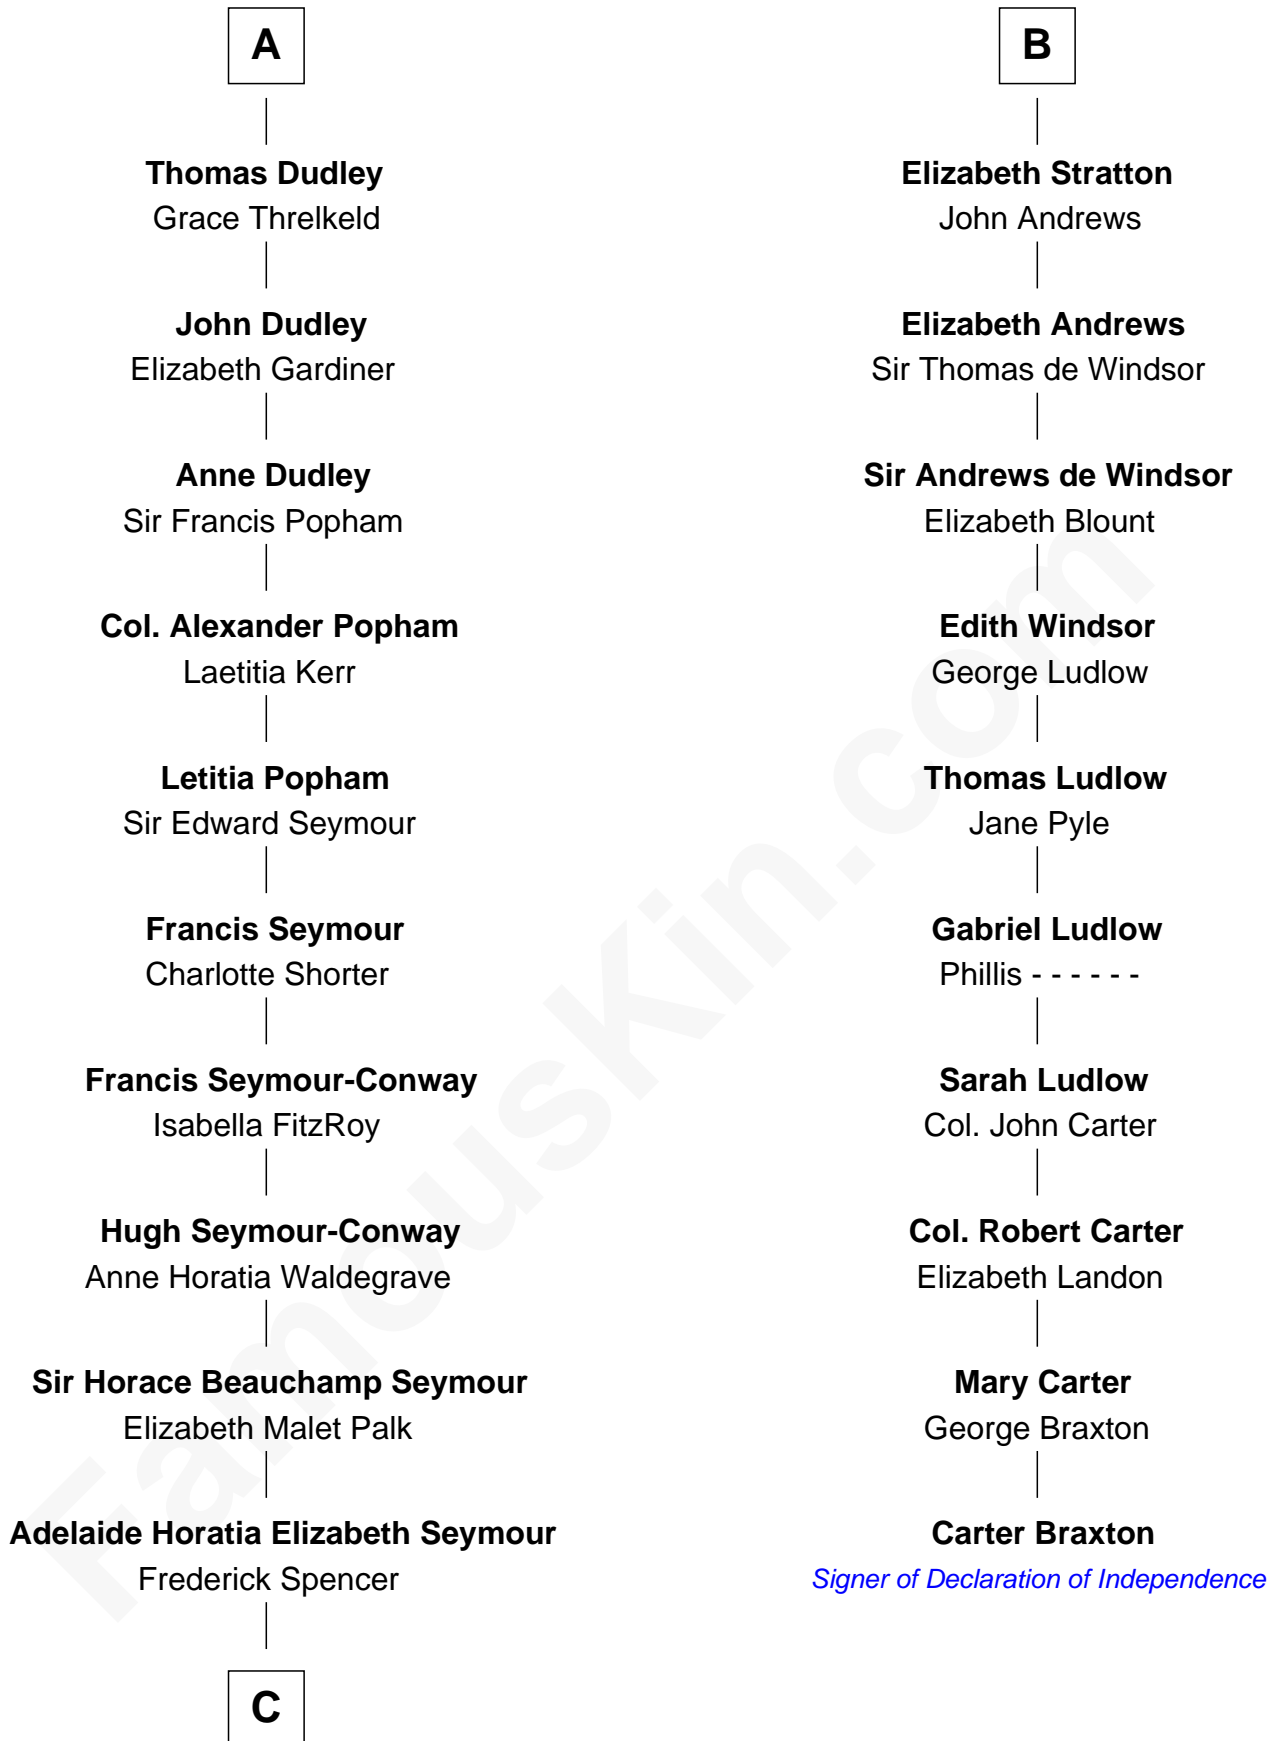

FamousKin.com Relationship Chart of

Prince Harry
Duke of Sussex

16th cousin 5 times removed of

Carter Braxton

Signer of the Declaration of Independence

C

—
Charles Robert Spencer

Margaret Baring

—
Albert Edward John Spencer

Cynthia Elinor Beatrix Hamilton

—
Edward John Spencer

Frances Ruth Burke Roche

—
Princess Diana Frances Spencer

Charles III, King of the United Kingdom

—
Prince Harry

Duke of Sussex