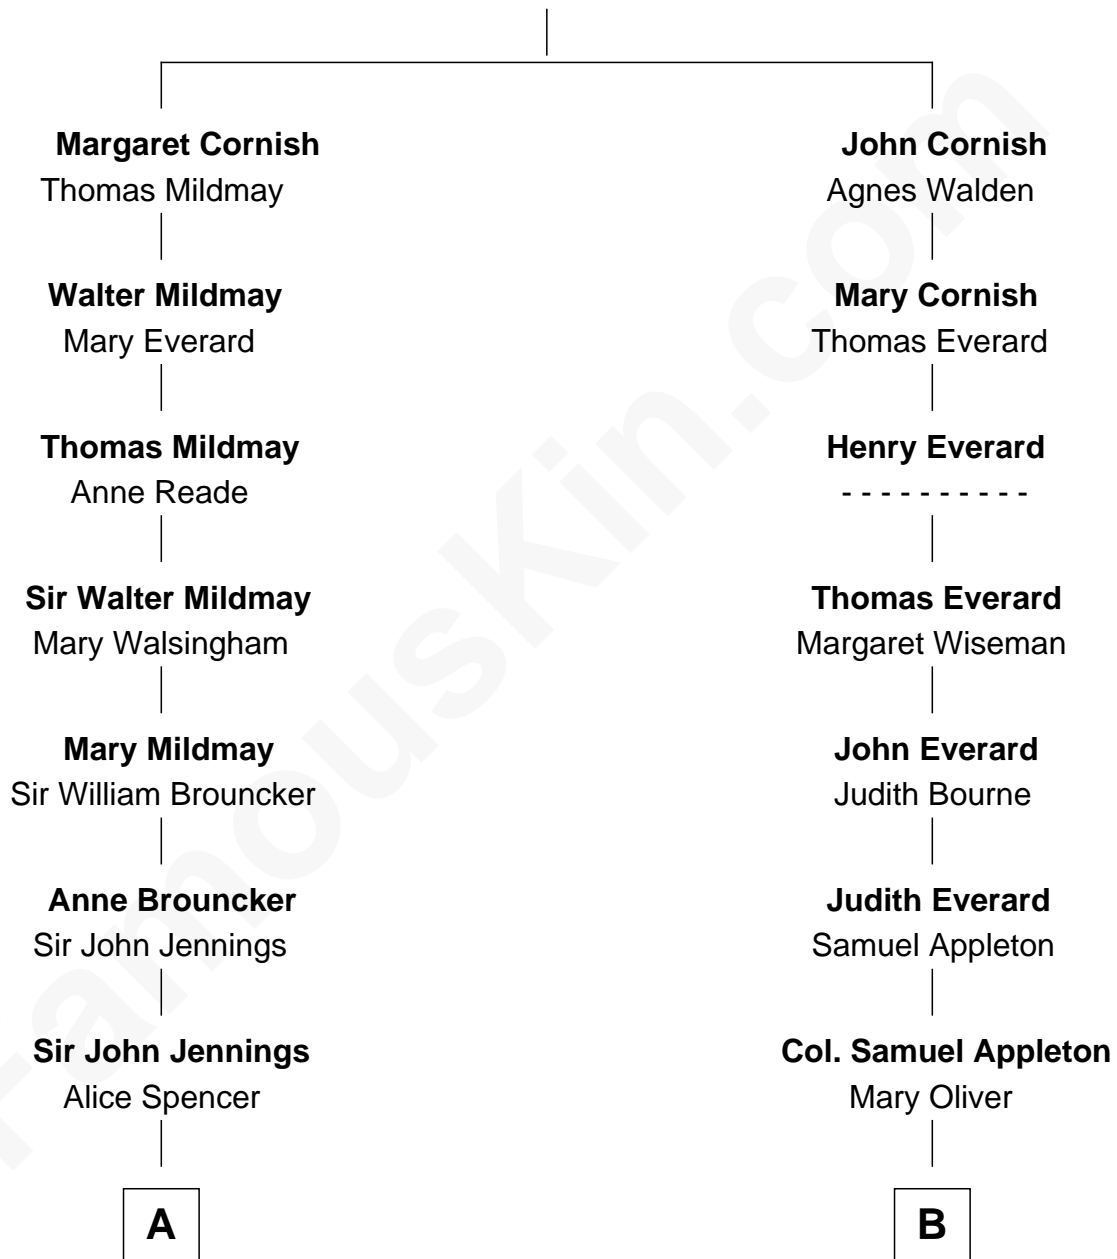

FamousKin.com Relationship Chart of

Prince Harry
Duke of Sussex

16th cousin 2 times removed of

Marie-Chantal Miller
Crown Princess of Greece

John Cornish

A

Richard Jennings
Frances Thornhurst

Sarah Jennings
John Churchill

Anne Churchill
Sir Charles Spencer

John Spencer
Georgiana Carolina Carteret

John Spencer
Margaret Georgiana Poyntz

George John Spencer
Lavina Bingham

Frederick Spencer
Adelaide Horatia Elizabeth Seymour

Charles Robert Spencer
Margaret Baring