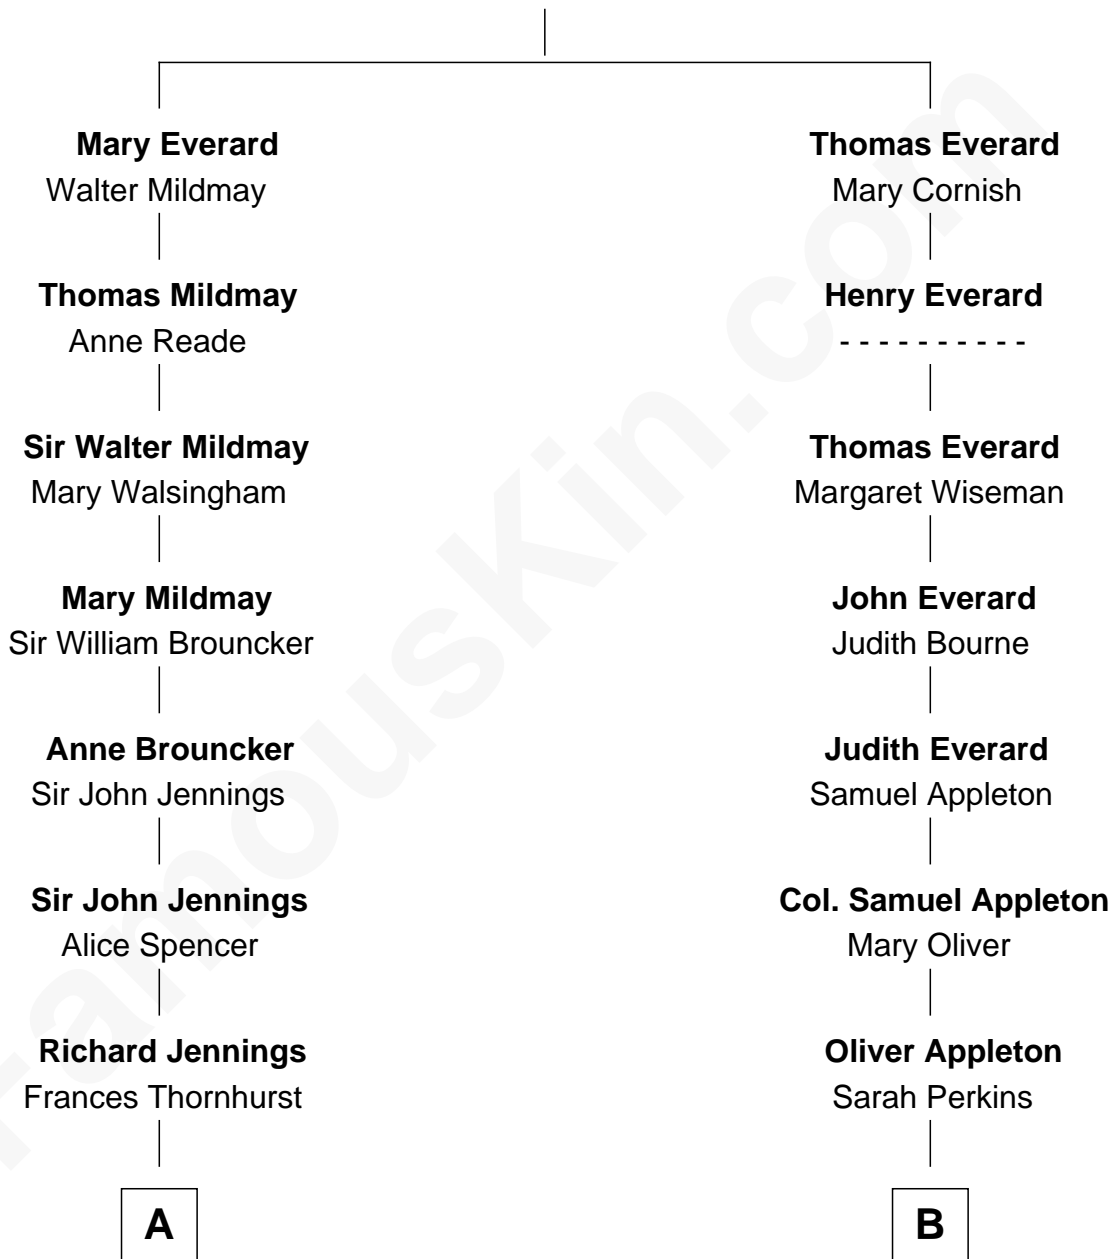

**FamousKin.com**  
**Relationship Chart of**  
**Prince Harry**  
*Duke of Sussex*

15th cousin 2 times removed of  
**Marie-Chantal Miller**  
*Crown Princess of Greece*

**John Everard**

-----

**A**

**Sarah Jennings**

John Churchill

**Anne Churchill**

Sir Charles Spencer

**John Spencer**

Georgiana Carolina Carteret

**John Spencer**

Margaret Georgiana Poyntz

**George John Spencer**

Lavina Bingham

**Frederick Spencer**

Adelaide Horatia Elizabeth Seymour

**Charles Robert Spencer**

Margaret Baring

**Albert Edward John Spencer**

Cynthia Elinor Beatrix Hamilton

**Edward John Spencer**

Frances Ruth Burke Roche

**Princess Diana Frances Spencer**

Charles III, King of the United Kingdom

**Prince Harry**

*Duke of Sussex*

**B**

**Samuel Appleton**

Mary Russell