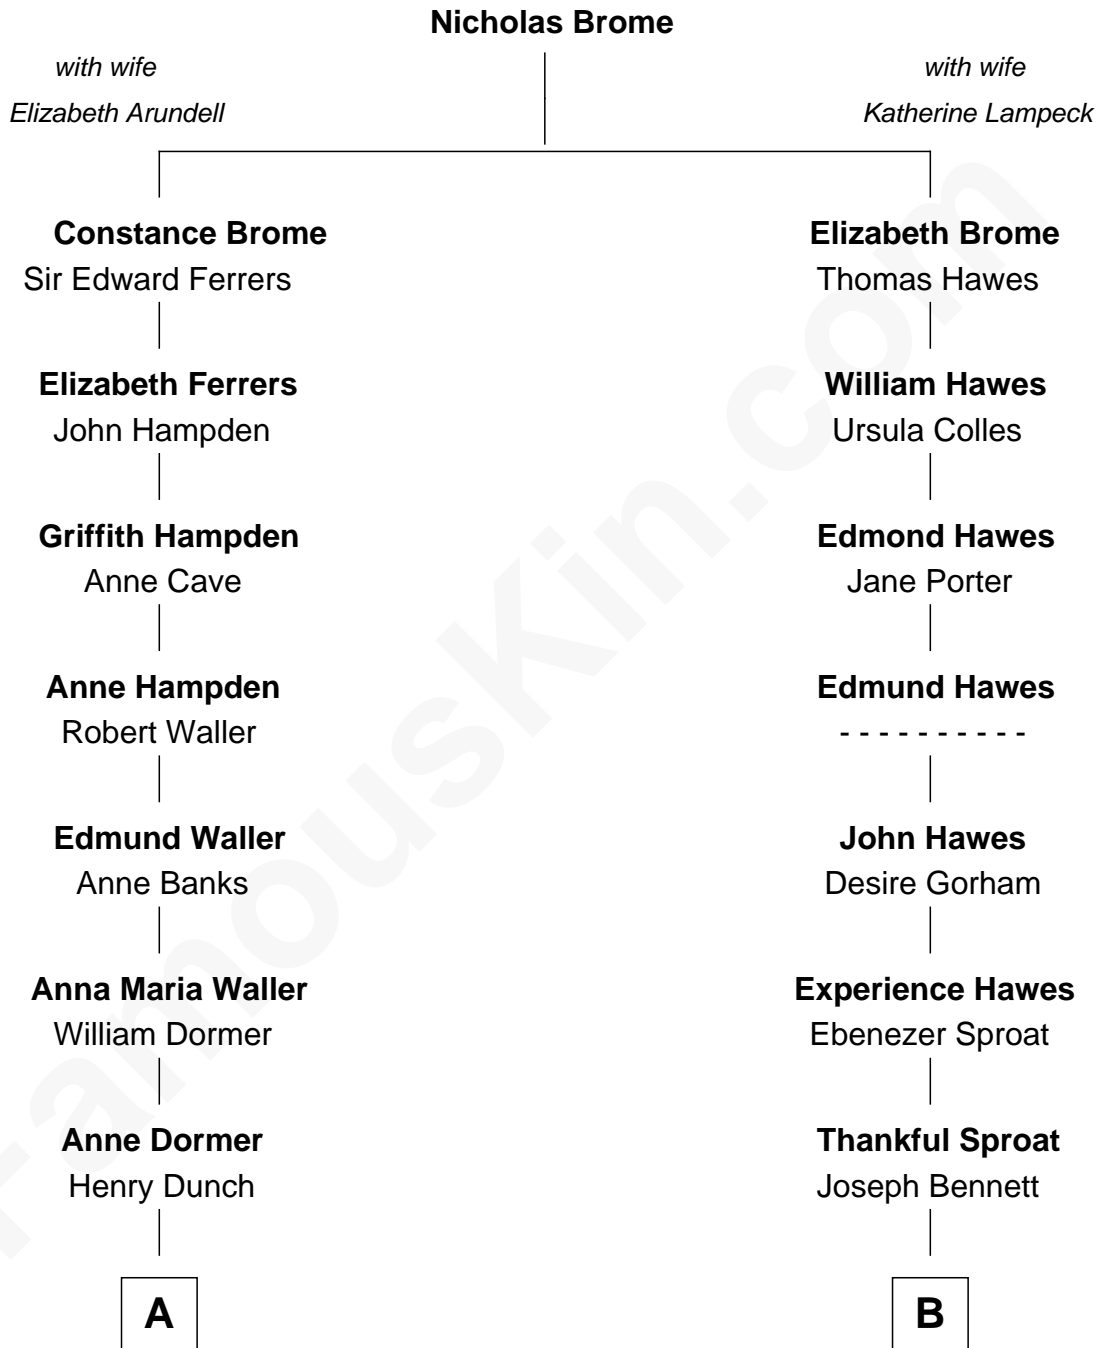

FamousKin.com
Relationship Chart of
Prince Harry
Duke of Sussex

15th cousin 2 times removed of
Marie-Chantal Miller
Crown Princess of Greece

A

Elizabeth Dunch
Sir Cecil Bishopp

Sir Cecil Bishopp
Anne Boscawen

Anne Bishopp
Robert Brudenell

Robert Brudenell
Penelope Anne Cooke

Anne Brudenell
George Charles Bingham

Charles George Bingham
Cecilia Catherine Gordon-Lennox

Rosalind Cecilia Caroline Bingham
James Albert Edward Hamilton