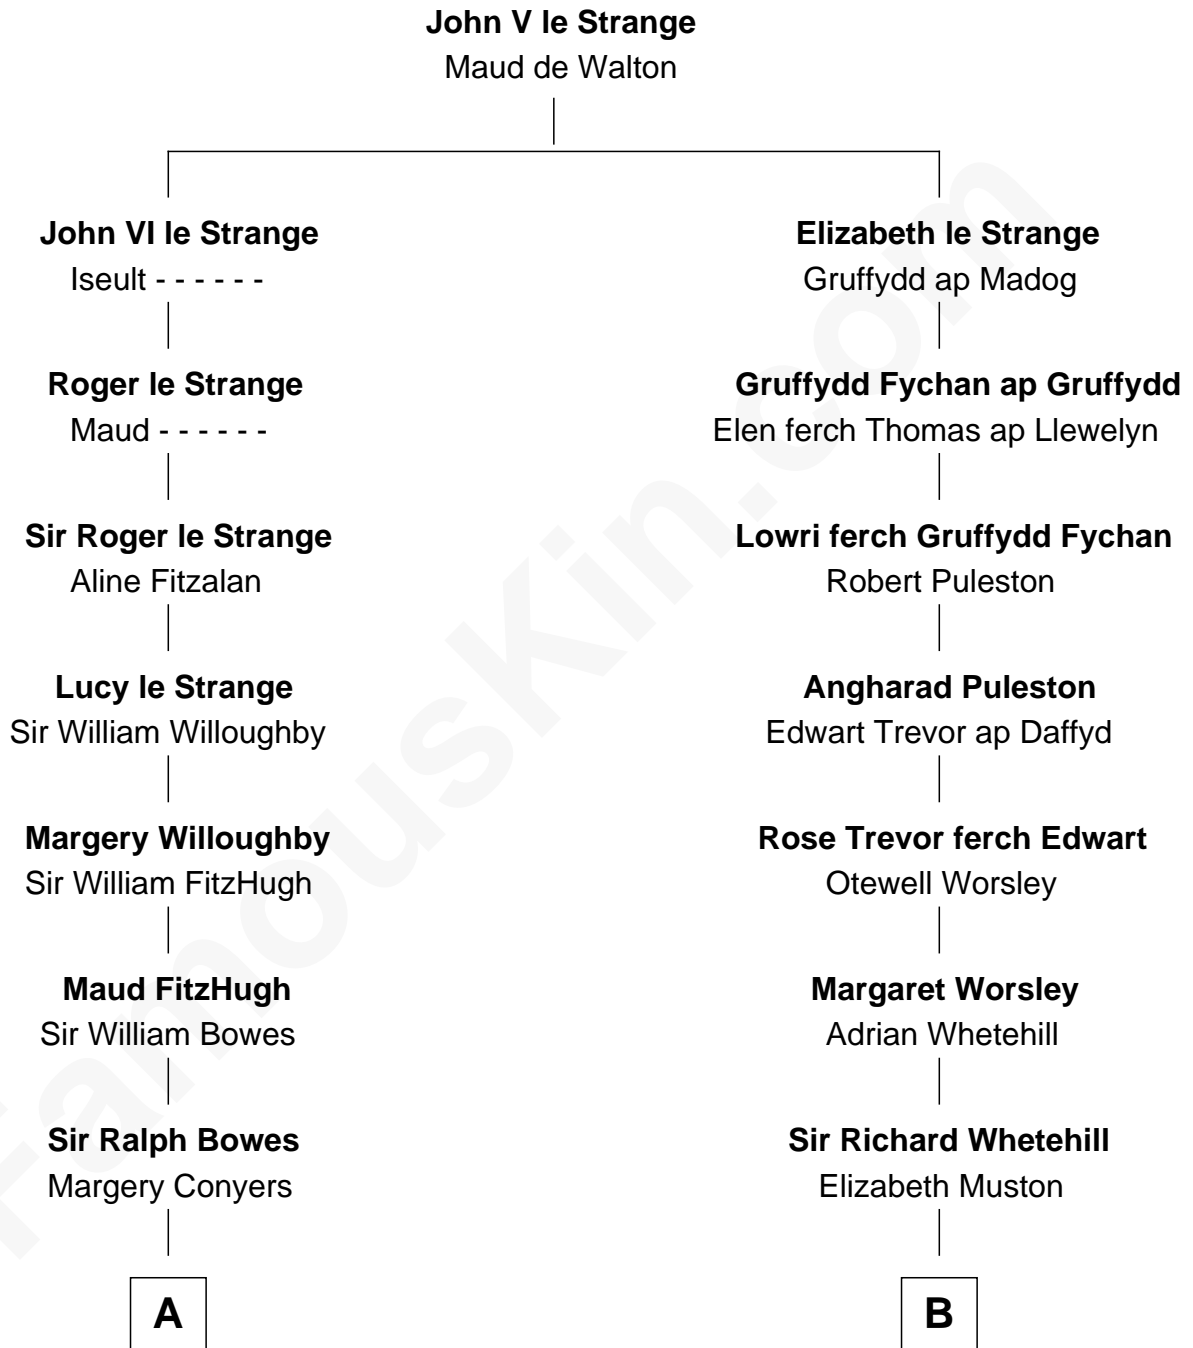

FamousKin.com Relationship Chart of

Prince Harry
Duke of Sussex

20th cousin 1 time removed of

Marie-Chantal Miller
Crown Princess of Greece

C

Claude George Bowes-Lyon
Cecilia Nina Cavendish-Bentinck

Elizabeth Bowes-Lyon
George VI, King of the United Kingdom