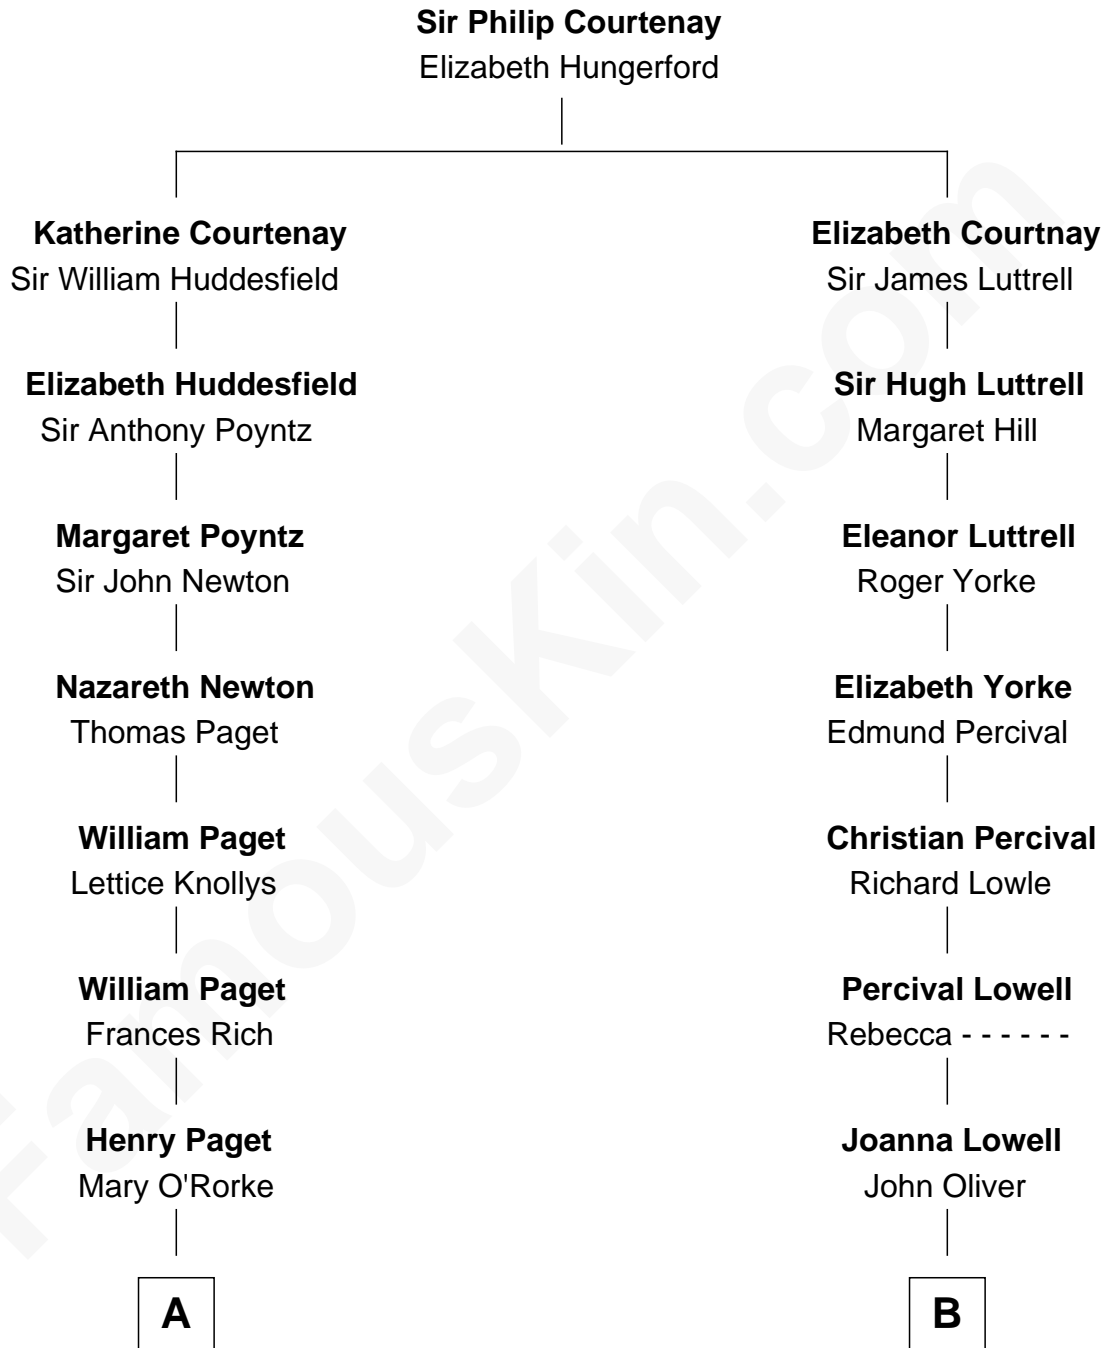

# FamousKin.com Relationship Chart of

**Prince Harry**  
*Duke of Sussex*

17th cousin of

**Marie-Chantal Miller**  
*Crown Princess of Greece*

**A**

**Brig. Gen. Thomas Paget**

Mary Whitcombe

**Caroline Paget**

Charles George Bingham

**Rosalind Cecilia Caroline Bingham**

James Albert Edward Hamilton

**Cynthia Elinor Beatrix Hamilton**

Albert Edward John Spencer

**Edward John Spencer**

Frances Ruth Burke Roche

**Princess Diana Frances Spencer**