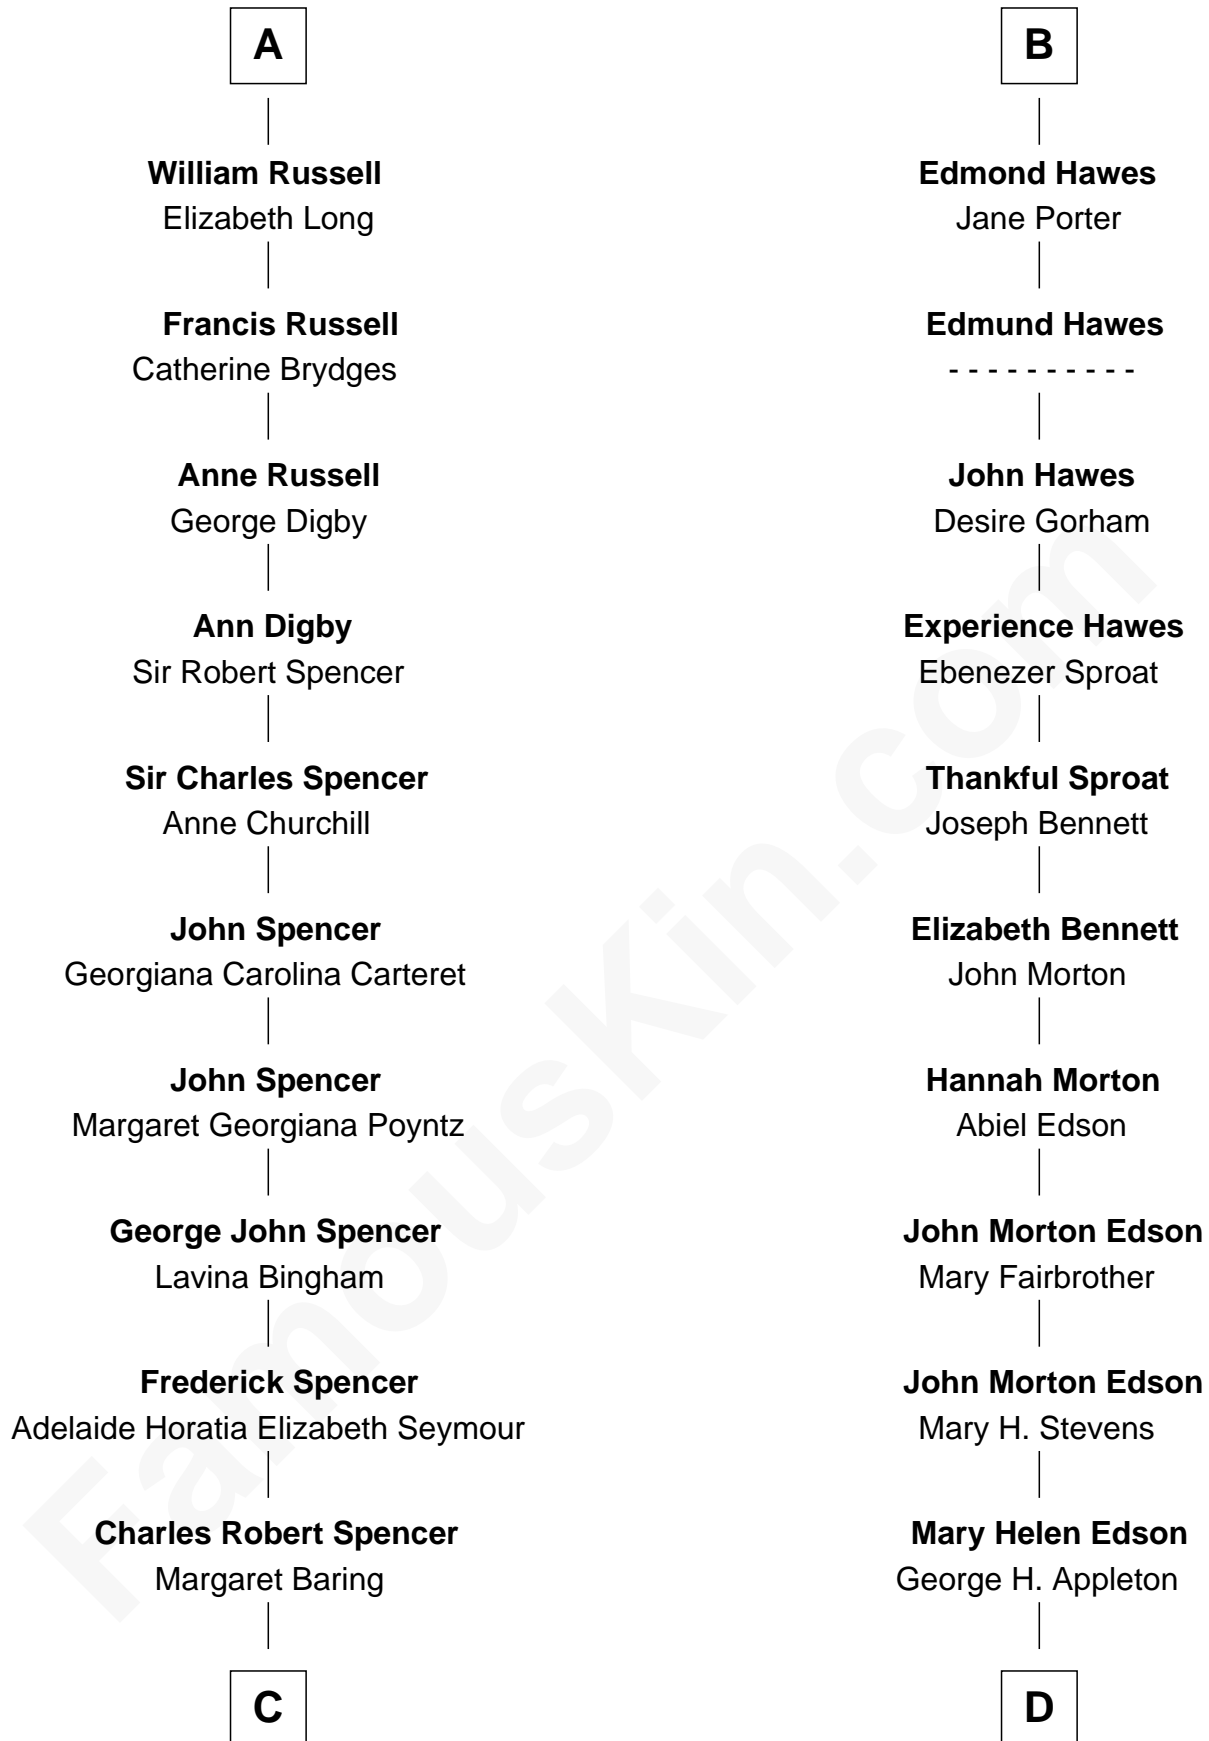

FamousKin.com Relationship Chart of

Prince Harry
Duke of Sussex

20th cousin of

Marie-Chantal Miller
Crown Princess of Greece

Sir John Howard
Alice de Bois

C

Albert Edward John Spencer
Cynthia Elinor Beatrix Hamilton

Edward John Spencer
Frances Ruth Burke Roche

Princess Diana Frances Spencer
Charles III, King of the United Kingdom

Prince Harry
Duke of Sussex

D

Blanche Louise Appleton
Ellis John Springer Miller

Ellis Warren Appleton Miller
Sophia June Squarebriggs