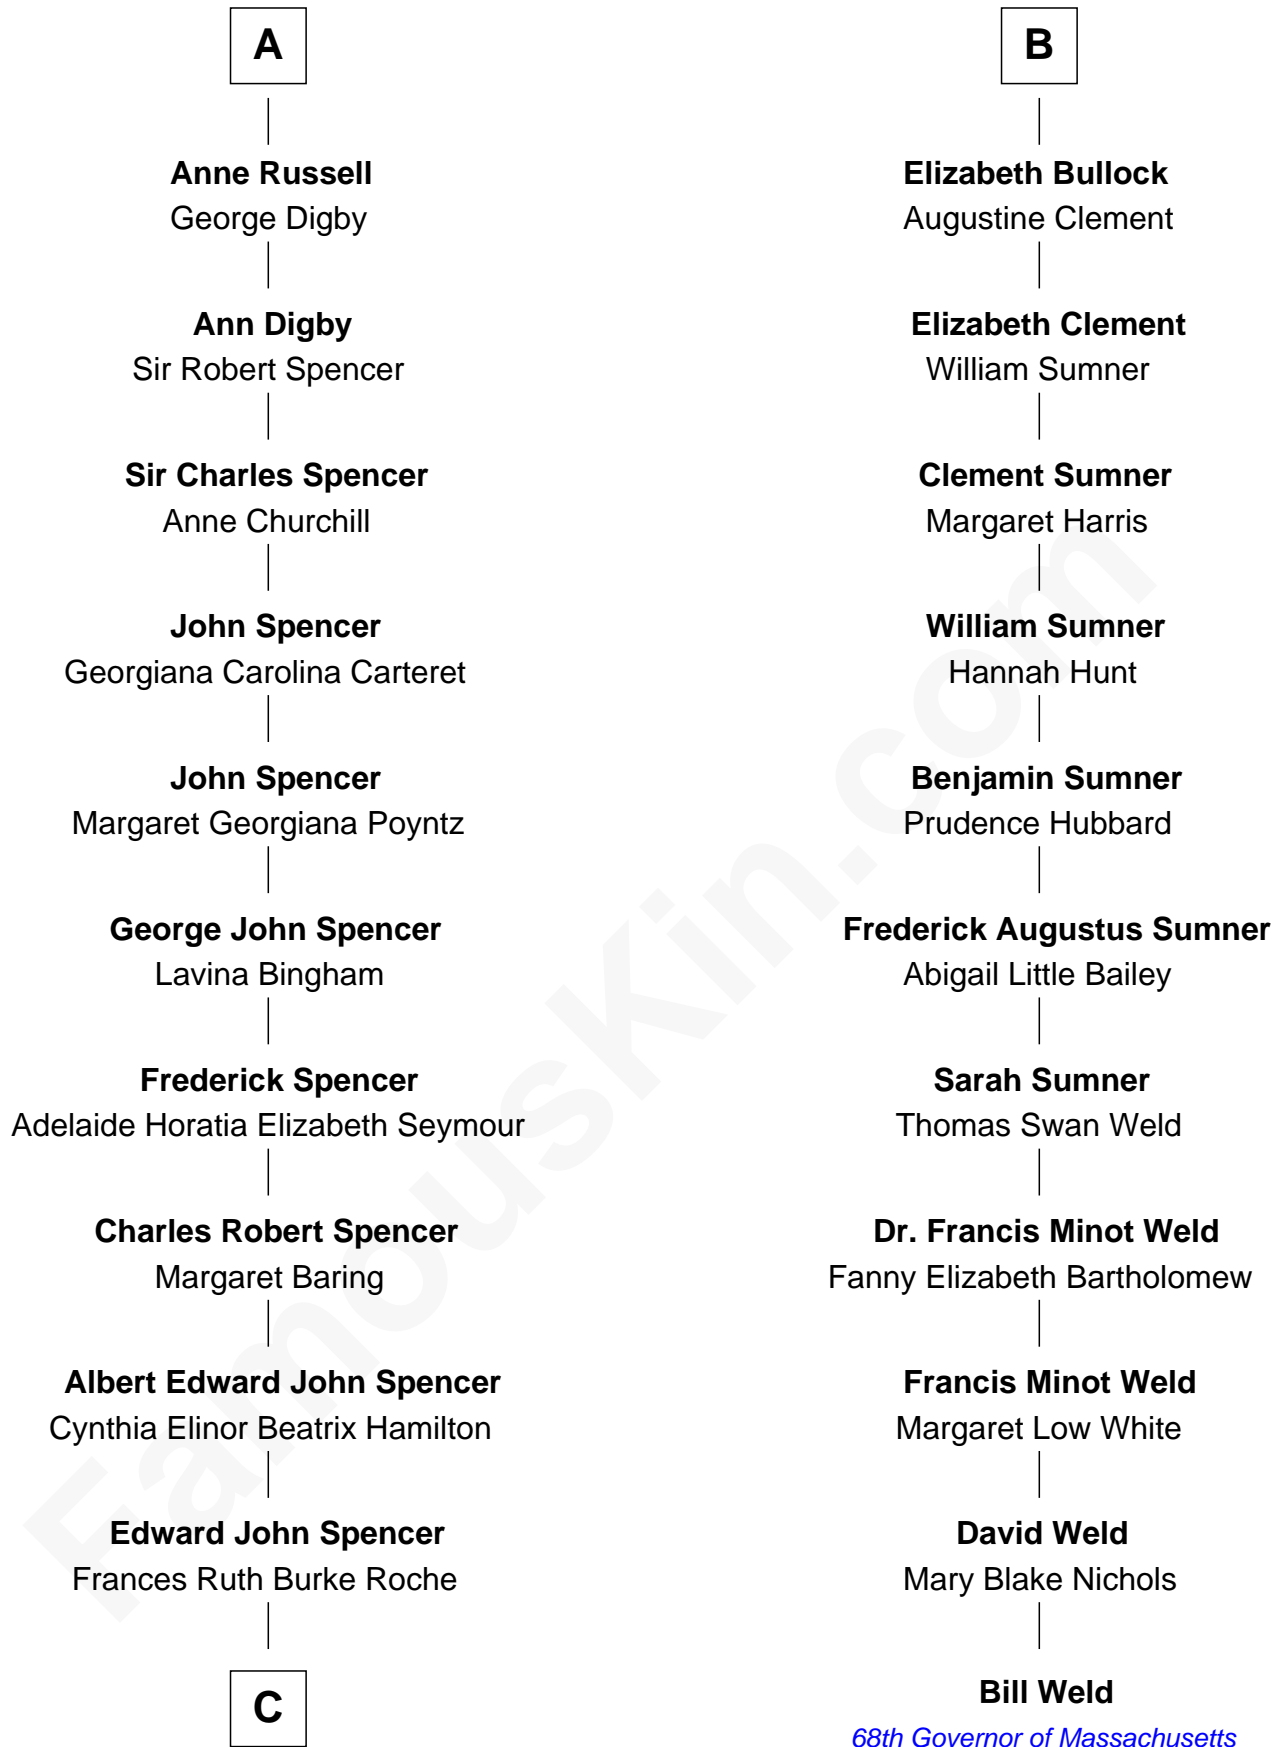

FamousKin.com Relationship Chart of

Prince Harry
Duke of Sussex

17th cousin 1 time removed of

Bill Weld

68th Governor of Massachusetts

Sir John Howard

with wife
Alice Tendring

with wife
Margaret de Plaiz

C

Princess Diana Frances Spencer
Charles III, King of the United Kingdom

Prince Harry
Duke of Sussex

FamousKin.com