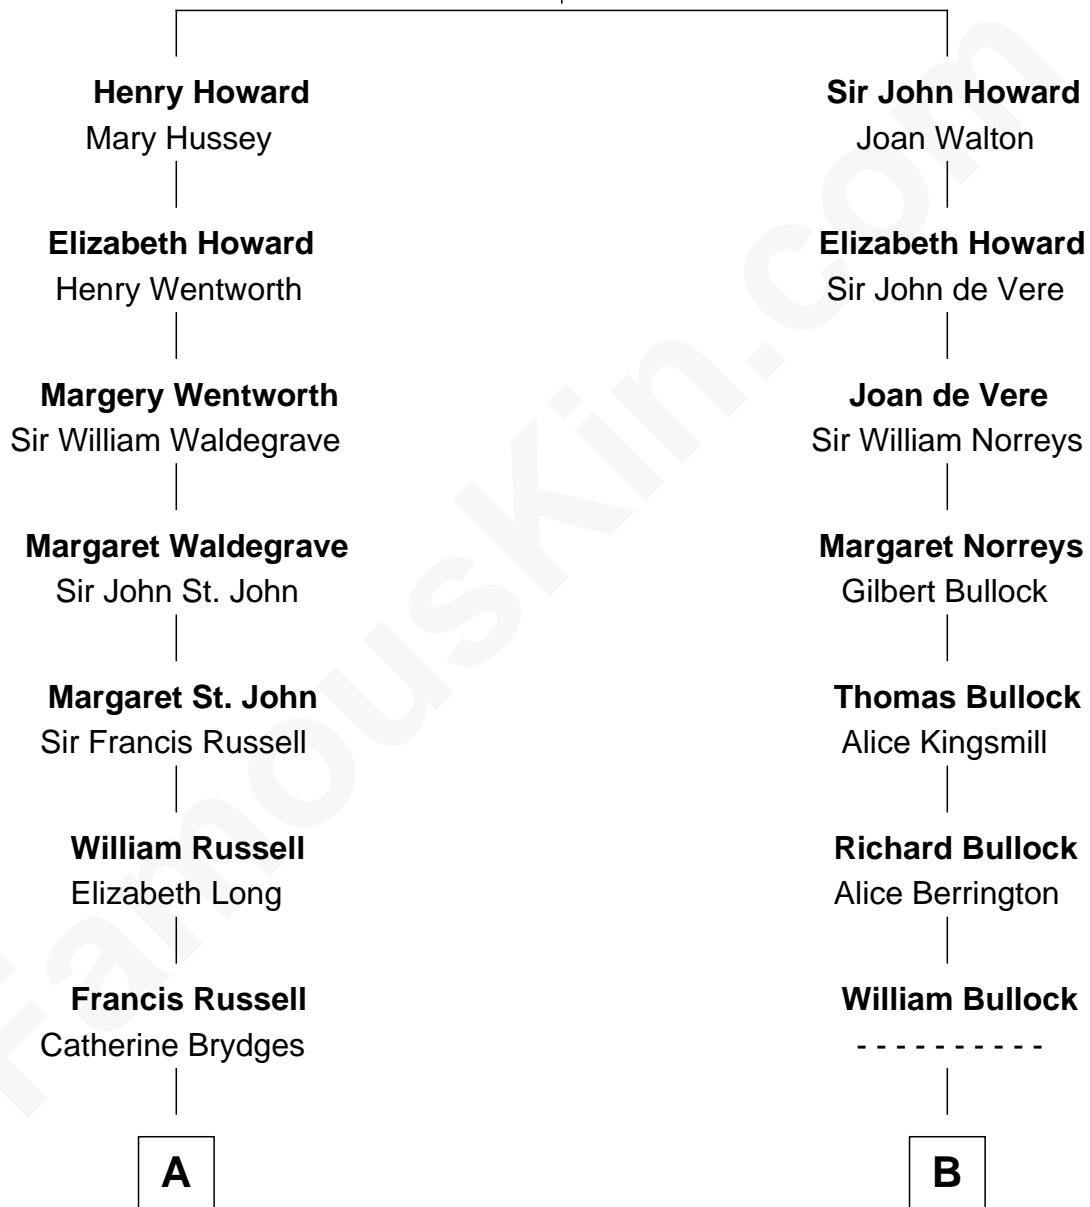

FamousKin.com Relationship Chart of

Prince Harry
Duke of Sussex

17th cousin 1 time removed of

Bill Weld

68th Governor of Massachusetts

Sir John Howard

with wife
Alice Tendring

with wife
Margaret de Plaiz

C

Princess Diana Frances Spencer
Charles III, King of the United Kingdom

Prince Harry
Duke of Sussex

FamousKin.com