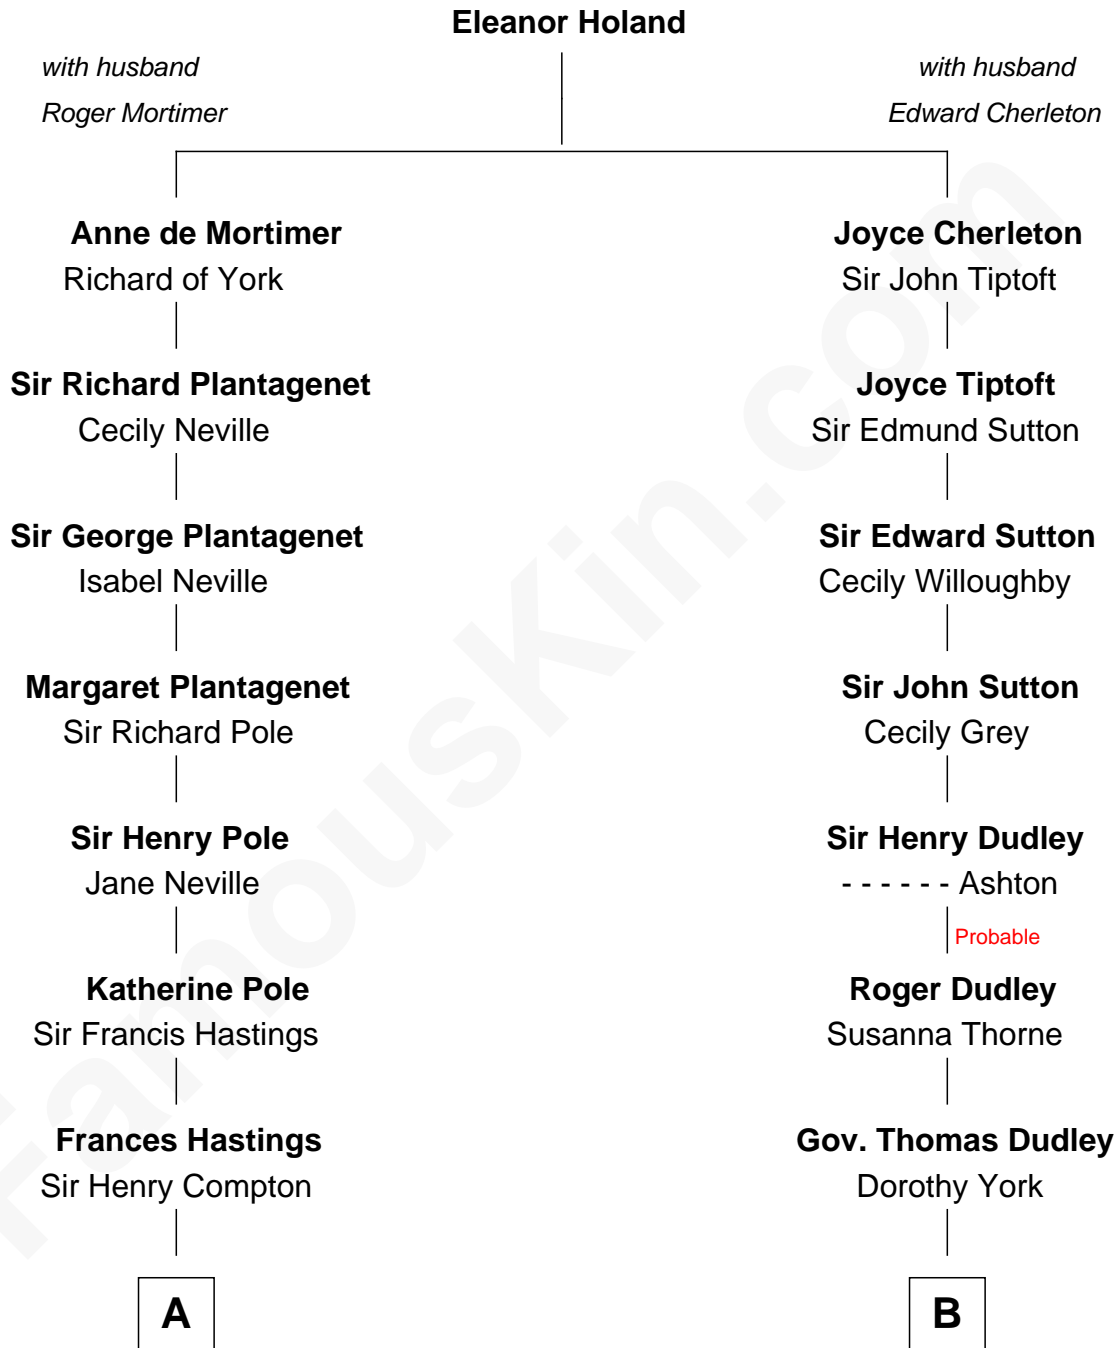

FamousKin.com Relationship Chart of

Prince Harry
Duke of Sussex

17th cousin 2 times removed of

Bill Weld

68th Governor of Massachusetts

C

Edward John Spencer
Frances Ruth Burke Roche

Princess Diana Frances Spencer
Charles III, King of the United Kingdom