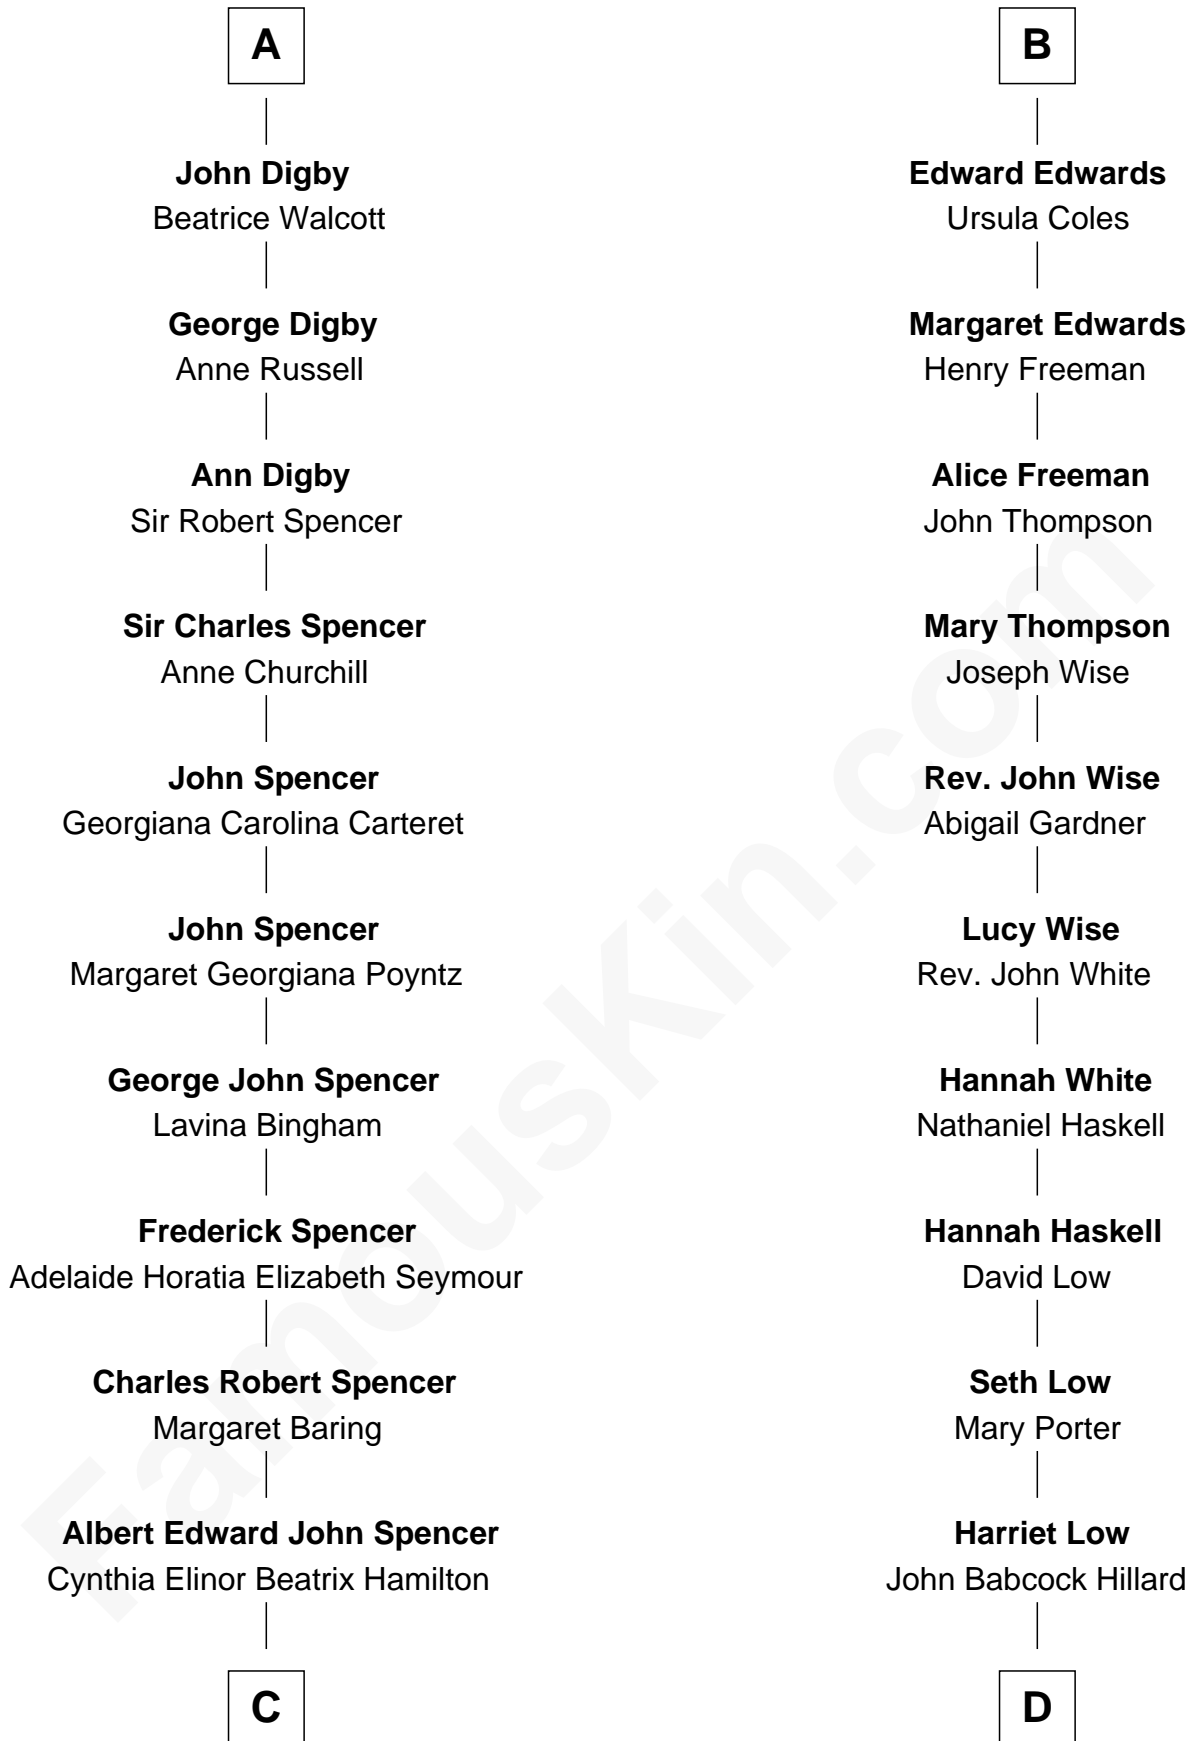

FamousKin.com Relationship Chart of

Prince Harry

Duke of Sussex

19th cousin 1 time removed of

Bill Weld

68th Governor of Massachusetts

William de la Spine

Alice de Bruley

C

Edward John Spencer
Frances Ruth Burke Roche

Princess Diana Frances Spencer
Charles III, King of the United Kingdom

Prince Harry
Duke of Sussex

D

Harriet Hillard
William Augustus White

Margaret Low White
Francis Minot Weld