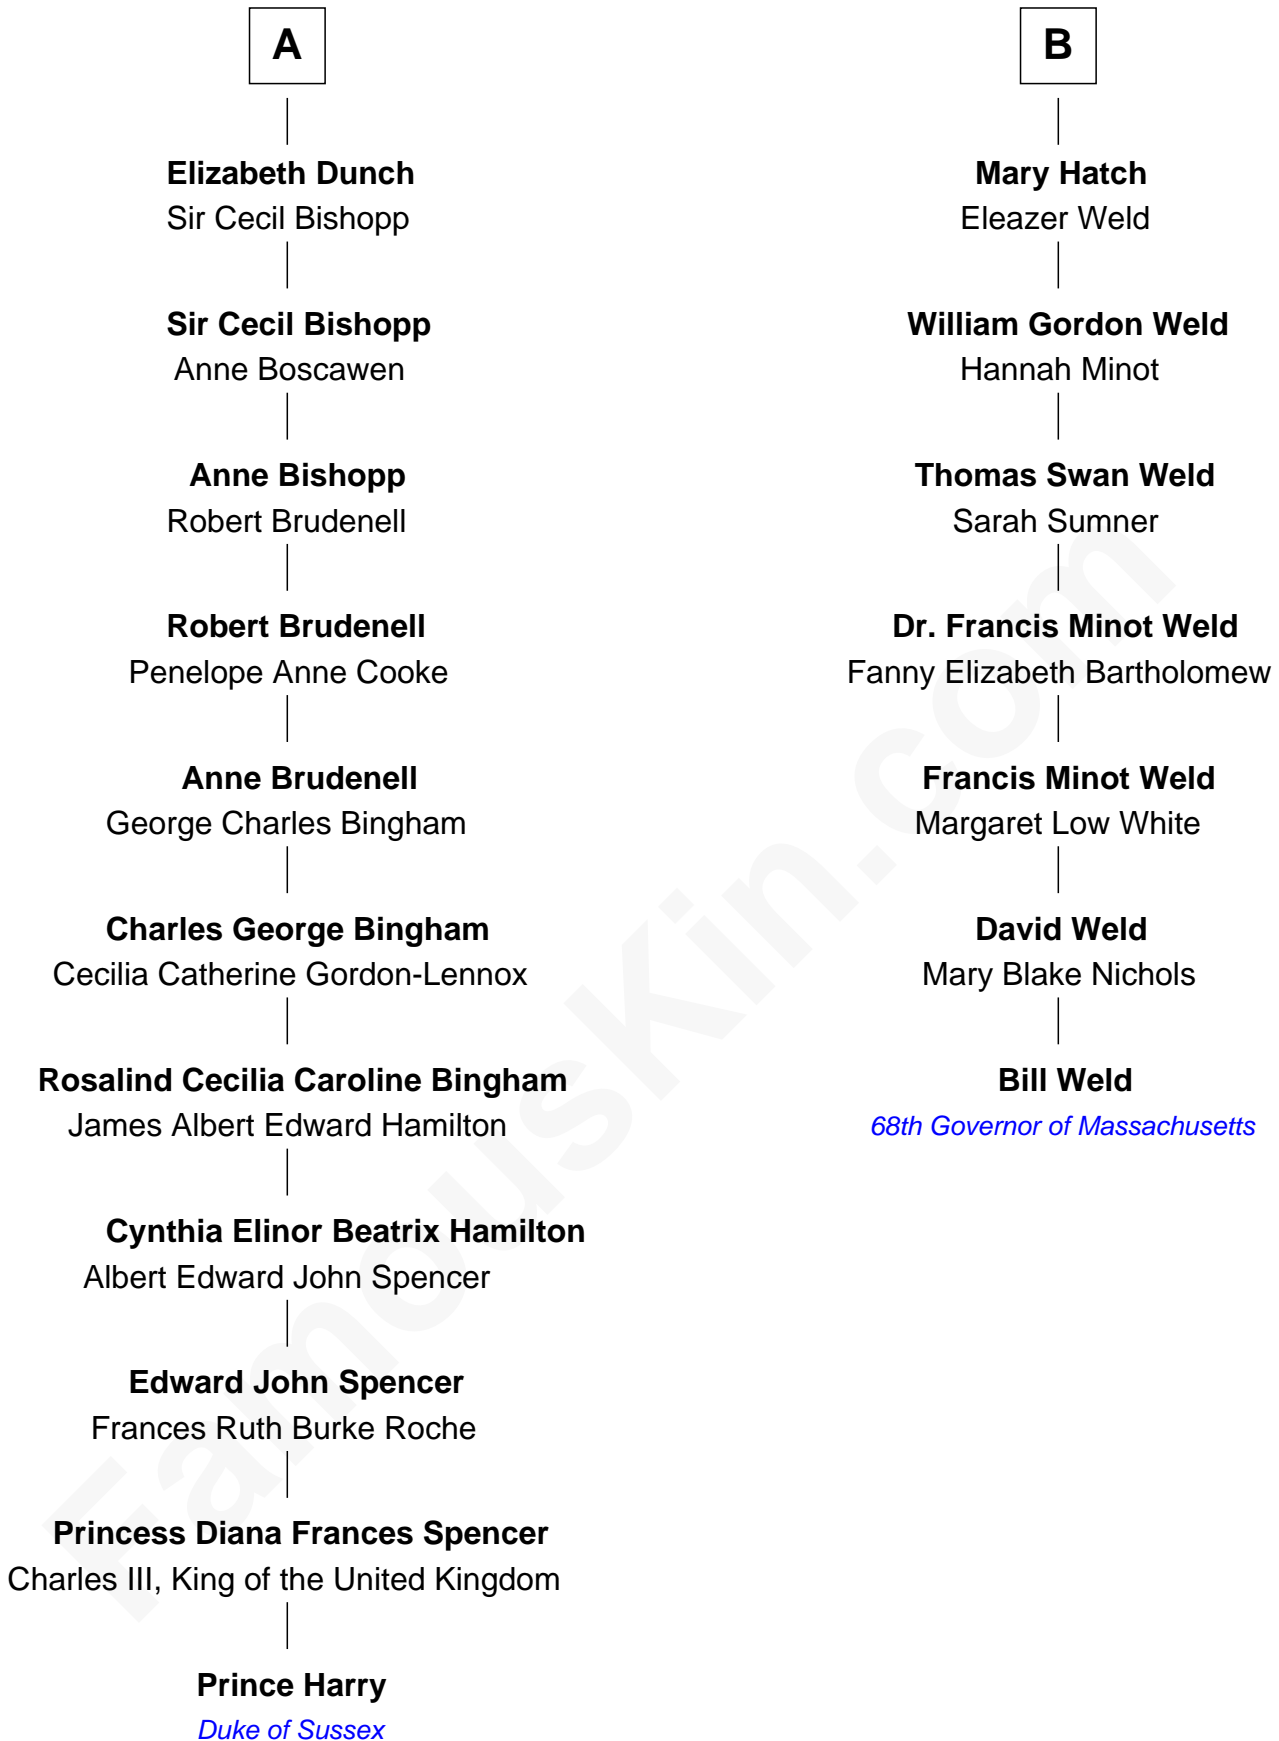

# FamousKin.com Relationship Chart of

**Prince Harry**  
*Duke of Sussex*

13th cousin 4 times removed of

**Bill Weld**

*68th Governor of Massachusetts*

**Nicholas Brome**

*with wife*  
*Elizabeth Arundell*

*with wife*  
*Katherine Lampeck*

**Anne Hampden**  
Robert Waller

**Edmund Hawes**  
-----

**Edmund Waller**  
Anne Banks

**John Hawes**  
Desire Gorham

**Anna Maria Waller**  
William Dormer

**Desire Hawes**  
Josiah Hatch

**Anne Dormer**  
Henry Dunch

**Jabez Hatch**  
Mary Crocker

**A**

**B**

Bill Weld photo by [Marc Nozell](#) ([CC BY-SA 2.0](#))