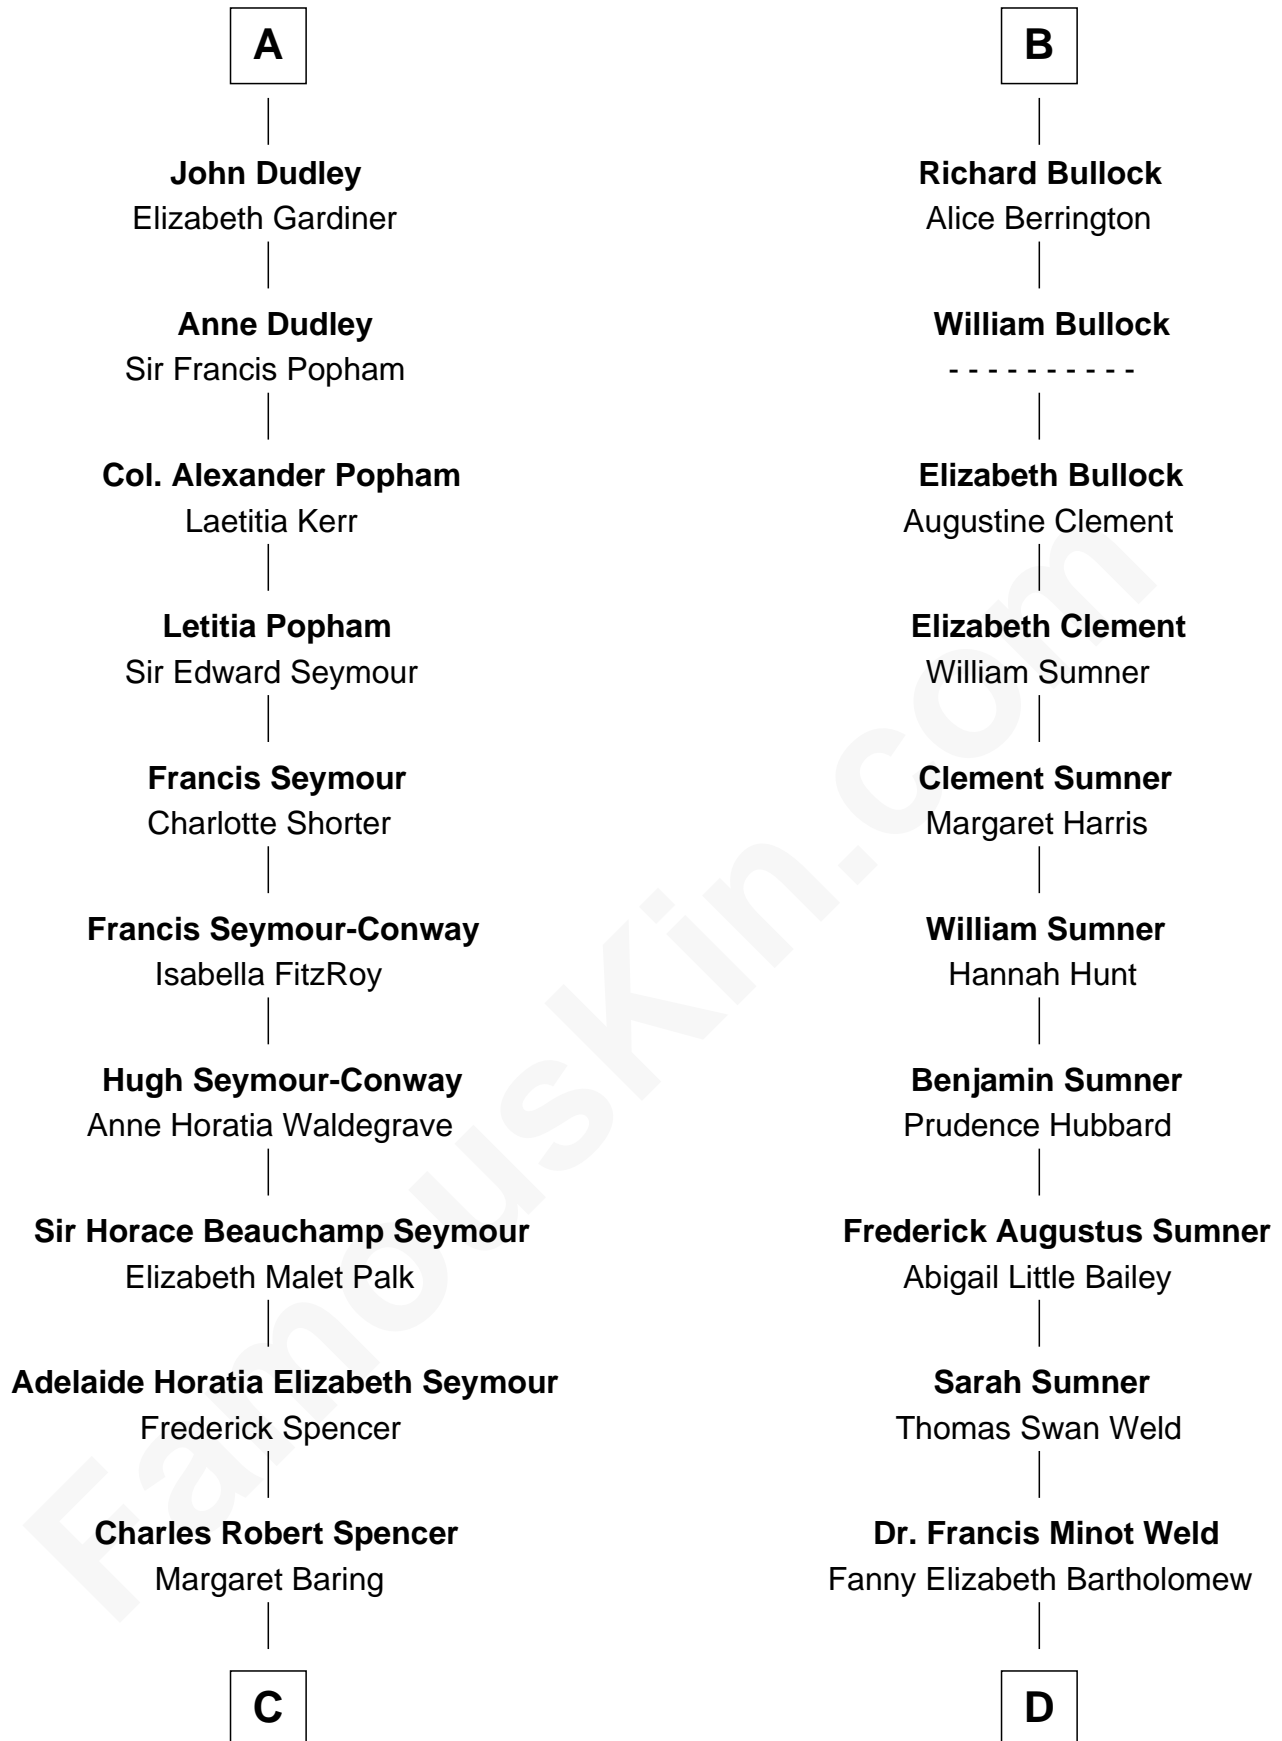

# FamousKin.com Relationship Chart of

**Prince Harry**

*Duke of Sussex*

19th cousin 1 time removed of

**Bill Weld**

*68th Governor of Massachusetts*

**C**

**Albert Edward John Spencer**

Cynthia Elinor Beatrix Hamilton

**Edward John Spencer**

Frances Ruth Burke Roche

**Princess Diana Frances Spencer**

Charles III, King of the United Kingdom

**Prince Harry**

*Duke of Sussex*

**D**

**Francis Minot Weld**

Margaret Low White

**David Weld**

Mary Blake Nichols

**Bill Weld**

*68th Governor of Massachusetts*