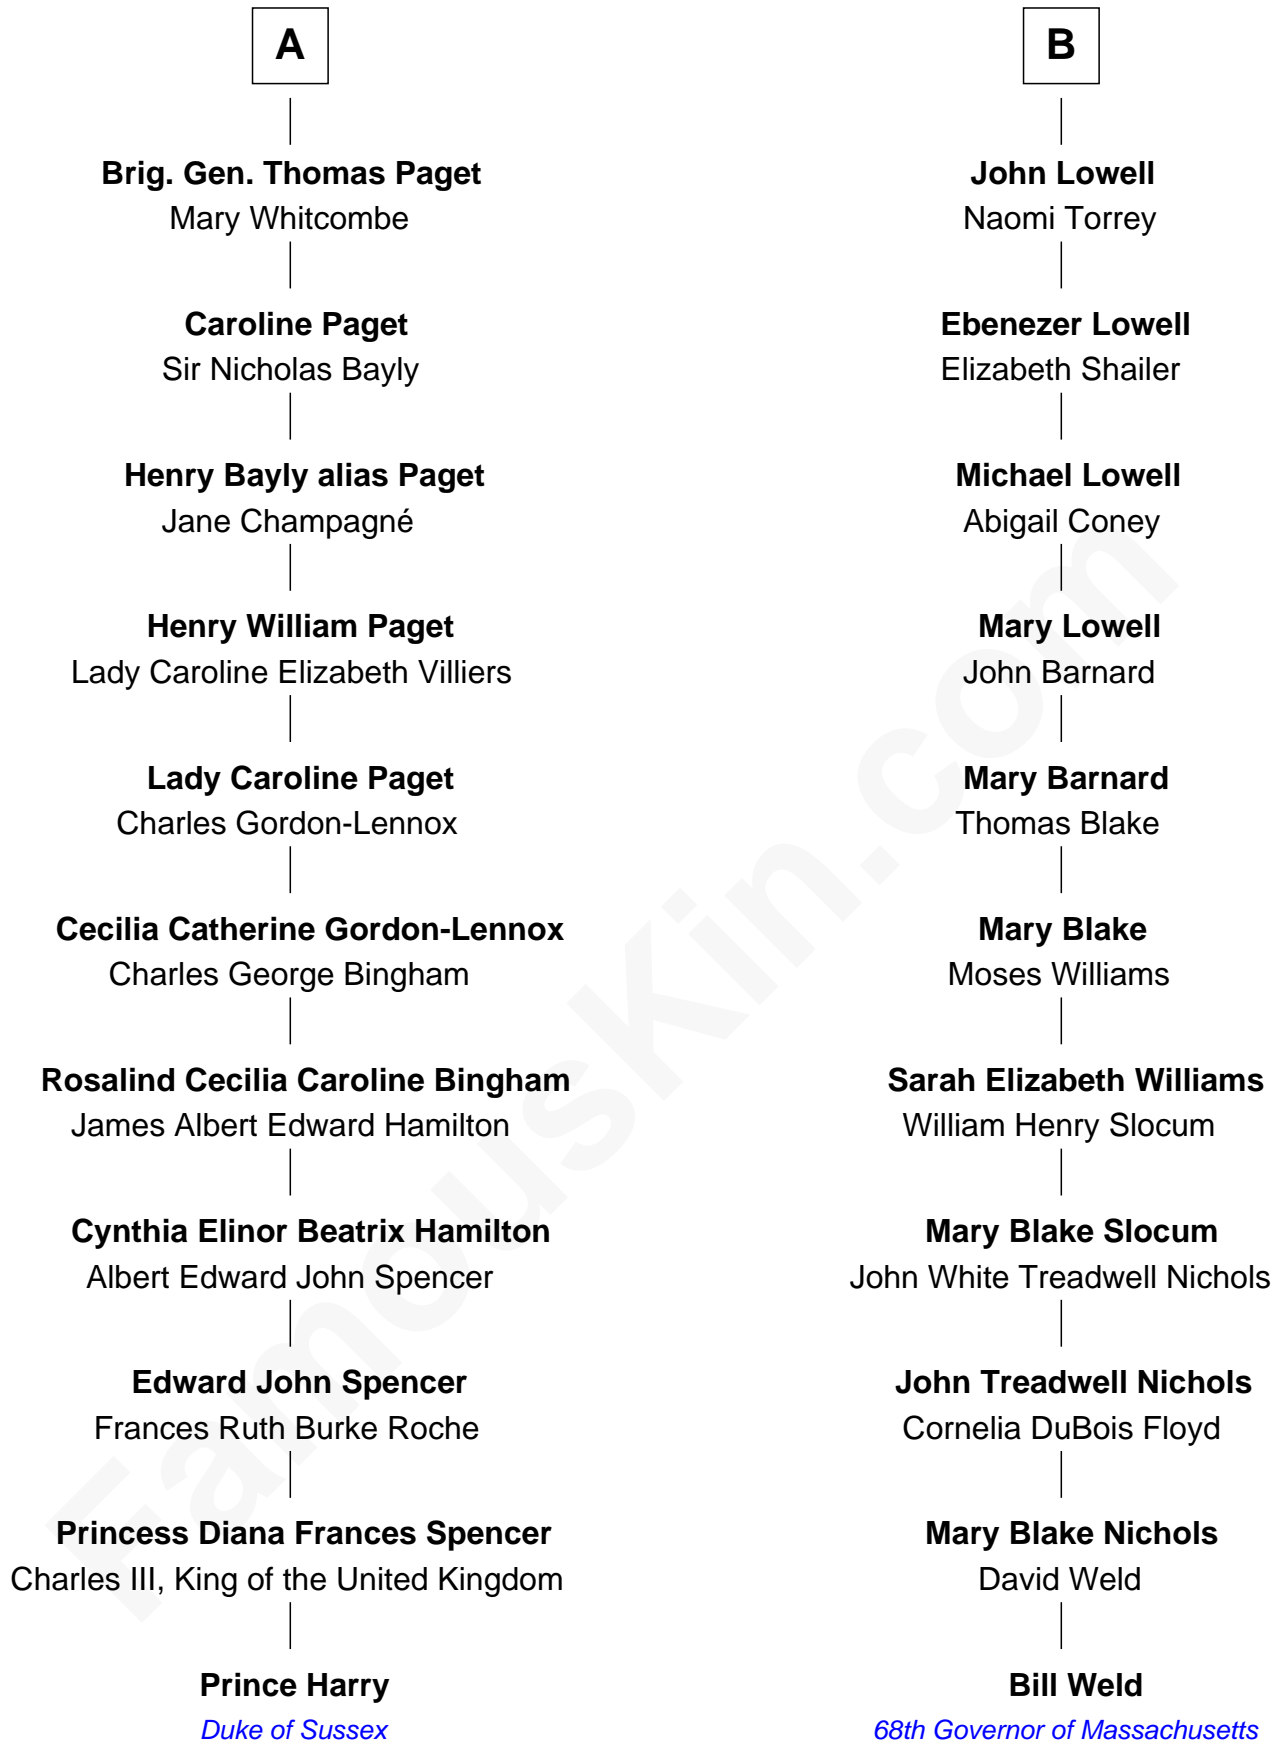

FamousKin.com Relationship Chart of

Prince Harry
Duke of Sussex

17th cousin of

Bill Weld

68th Governor of Massachusetts

Bill Weld photo by [Marc Nozell](#) ([CC BY-SA 2.0](#))