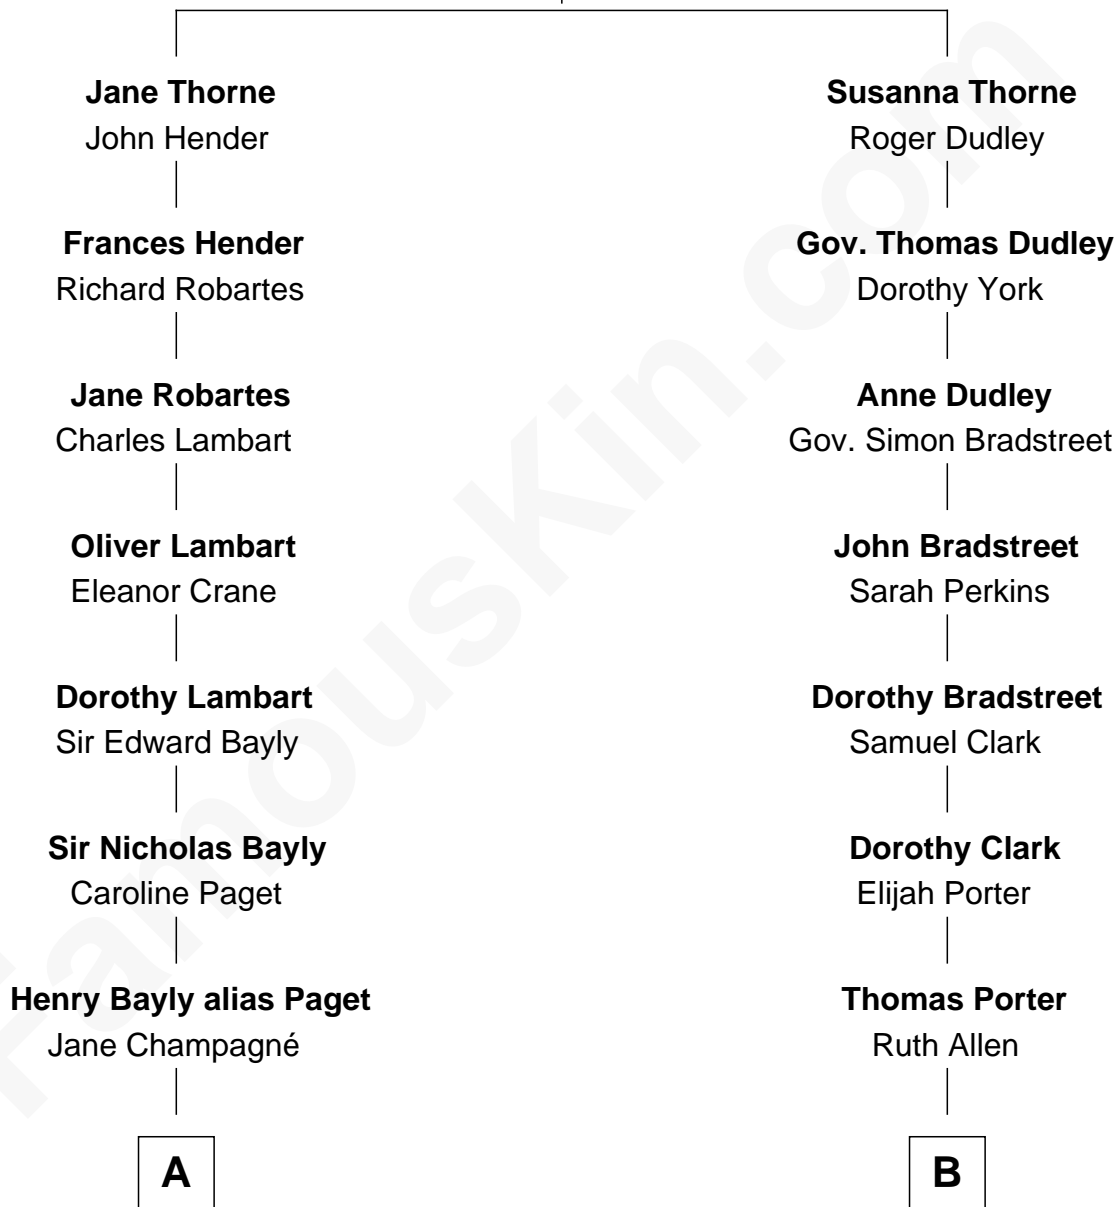

# FamousKin.com Relationship Chart of

**Prince Harry**  
*Duke of Sussex*

12th cousin 2 times removed of

**Bill Weld**

*68th Governor of Massachusetts*

**Thomas Thorne**  
Mary Purefoy

**A**

**Henry William Paget**  
Lady Caroline Elizabeth Villiers

**Lady Caroline Paget**  
Charles Gordon-Lennox

**Cecilia Catherine Gordon-Lennox**  
Charles George Bingham

**Rosalind Cecilia Caroline Bingham**  
James Albert Edward Hamilton

**Cynthia Elinor Beatrix Hamilton**  
Albert Edward John Spencer

**Edward John Spencer**  
Frances Ruth Burke Roche

**Princess Diana Frances Spencer**  
Charles III, King of the United Kingdom

**Prince Harry**  
*Duke of Sussex*

**B**

**Mary Porter**  
Seth Low

**Harriet Low**  
John Babcock Hillard