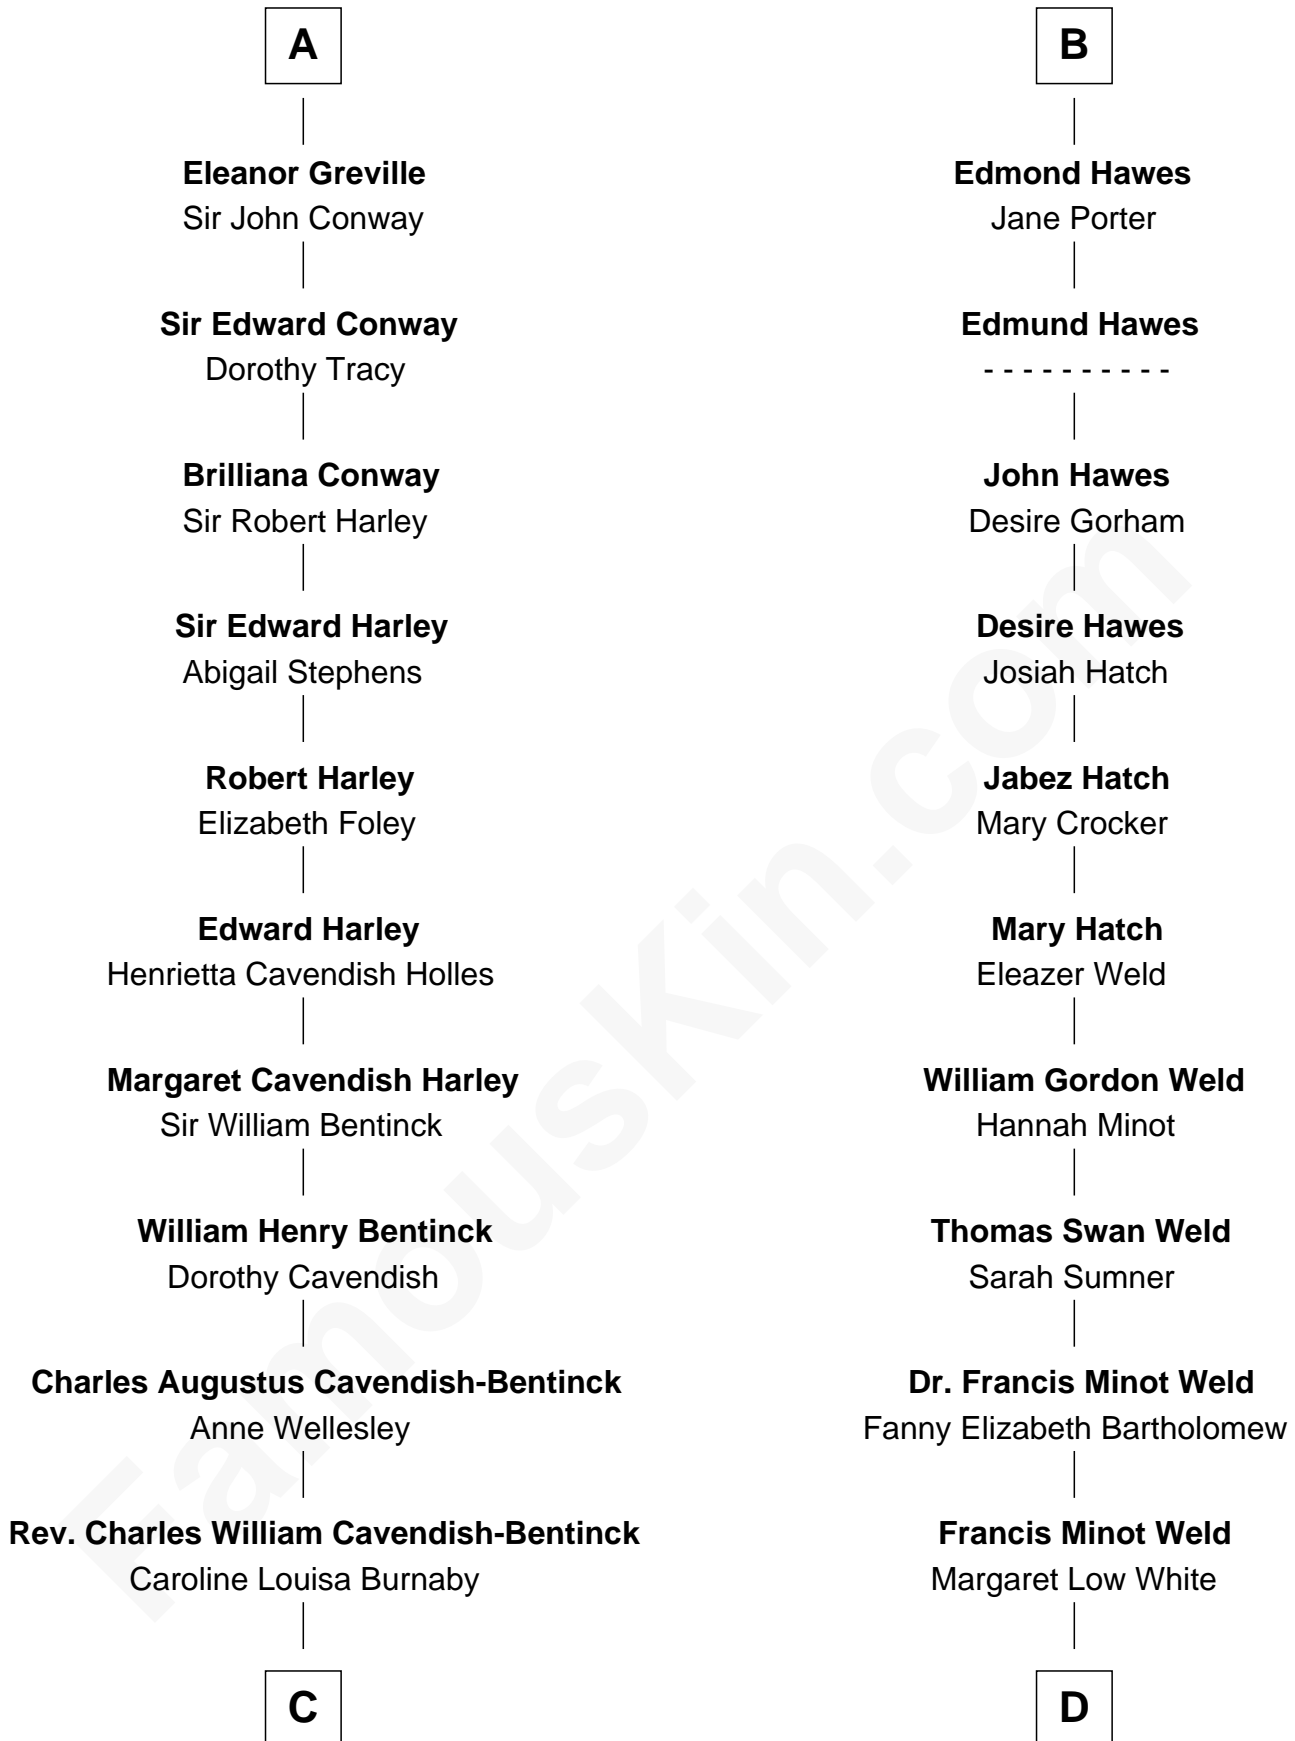

# FamousKin.com Relationship Chart of

**Prince Harry**  
*Duke of Sussex*

18th cousin 3 times removed of

**Bill Weld**

*68th Governor of Massachusetts*

**C**

**Cecilia Nina Cavendish-Bentinck**

Claude George Bowes-Lyon

**Elizabeth Bowes-Lyon**

George VI, King of the United Kingdom

**Elizabeth II, Queen of the United Kingdom**

Prince Philip of Edinburgh

**Charles III, King of the United Kingdom**

Princess Diana Frances Spencer

**Prince Harry**

*Duke of Sussex*

**D**

**David Weld**

Mary Blake Nichols

**Bill Weld**

*68th Governor of Massachusetts*

FamousKin.com