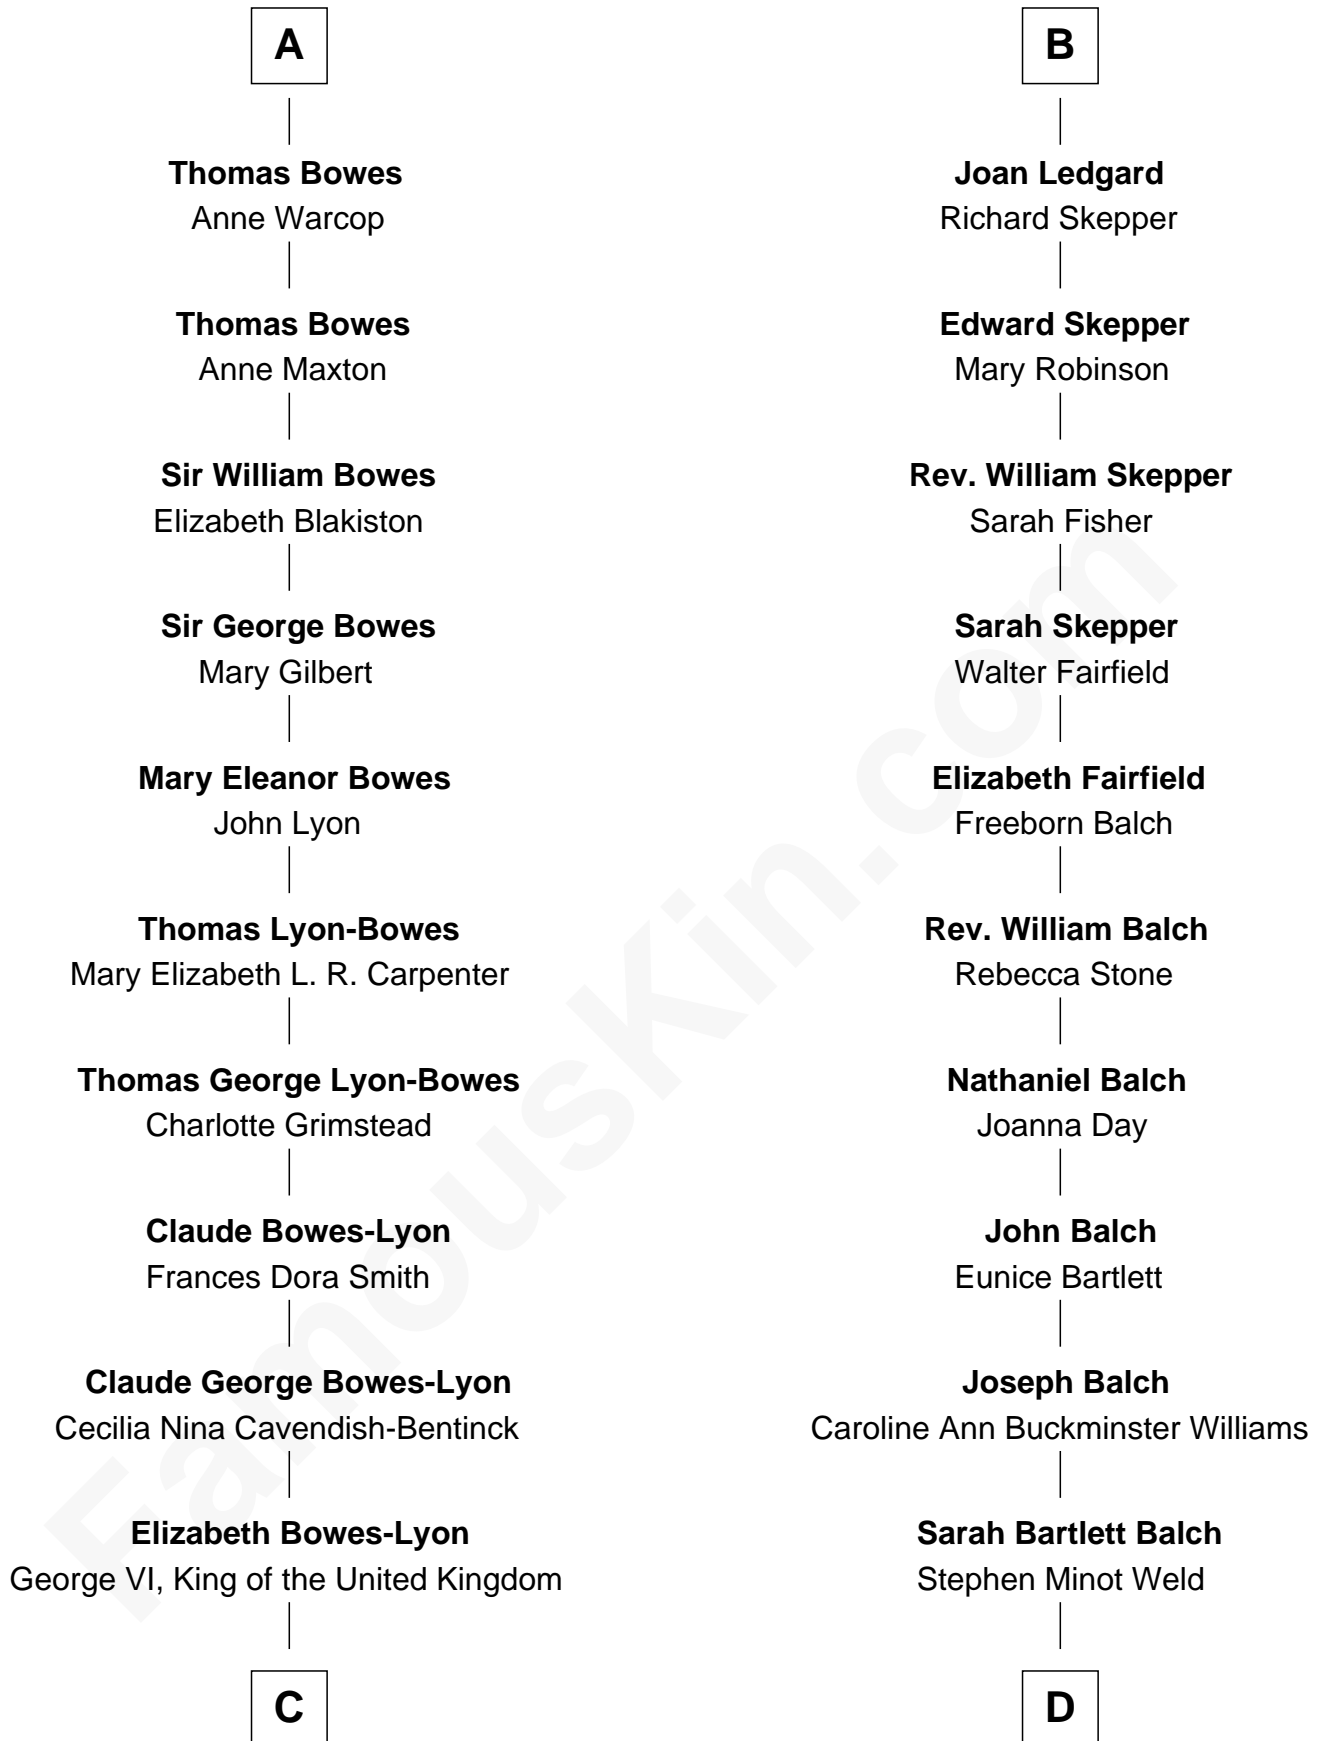

FamousKin.com

Relationship Chart of

Prince Harry

Duke of Sussex

19th cousin 1 time removed of

Tuesday Weld

TV and Movie Actress

Sir Thomas de Beauchamp

Katherine de Mortimer

C

Elizabeth II, Queen of the United Kingdom

Prince Philip of Edinburgh

Charles III, King of the United Kingdom

Princess Diana Frances Spencer

Prince Harry

Duke of Sussex

D

Stephen Minot Weld

Eloise Rodman

Edward Motley Weld

Sarah Lothrop King

Lothrop Motley Weld

Yosene Balfour Ker

Tuesday Weld