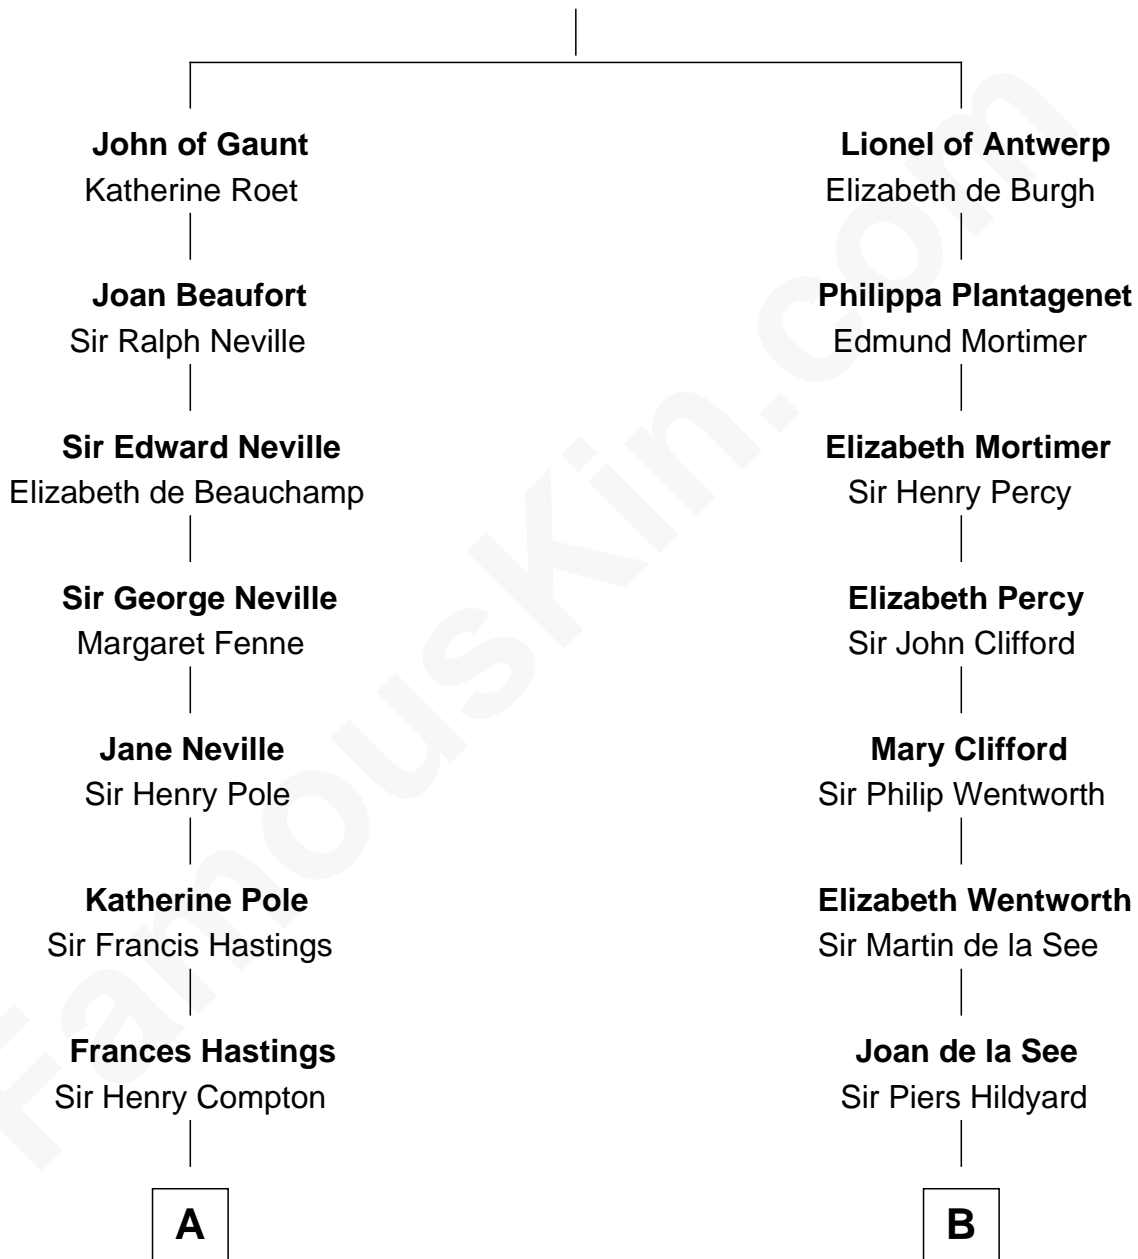

FamousKin.com Relationship Chart of

Prince Harry

Duke of Sussex

19th cousin 2 times removed of

Tuesday Weld

TV and Movie Actress

Edward III, King of England

Philippa of Hainault

C

Edward John Spencer
Frances Ruth Burke Roche

Princess Diana Frances Spencer
Charles III, King of the United Kingdom

Prince Harry
Duke of Sussex

D

Sarah Bartlett Balch
Stephen Minot Weld

Stephen Minot Weld
Eloise Rodman

Edward Motley Weld
Sarah Lothrop King

Lothrop Motley Weld
Yosene Balfour Ker

Tuesday Weld
TV and Movie Actress

FamousKin.com