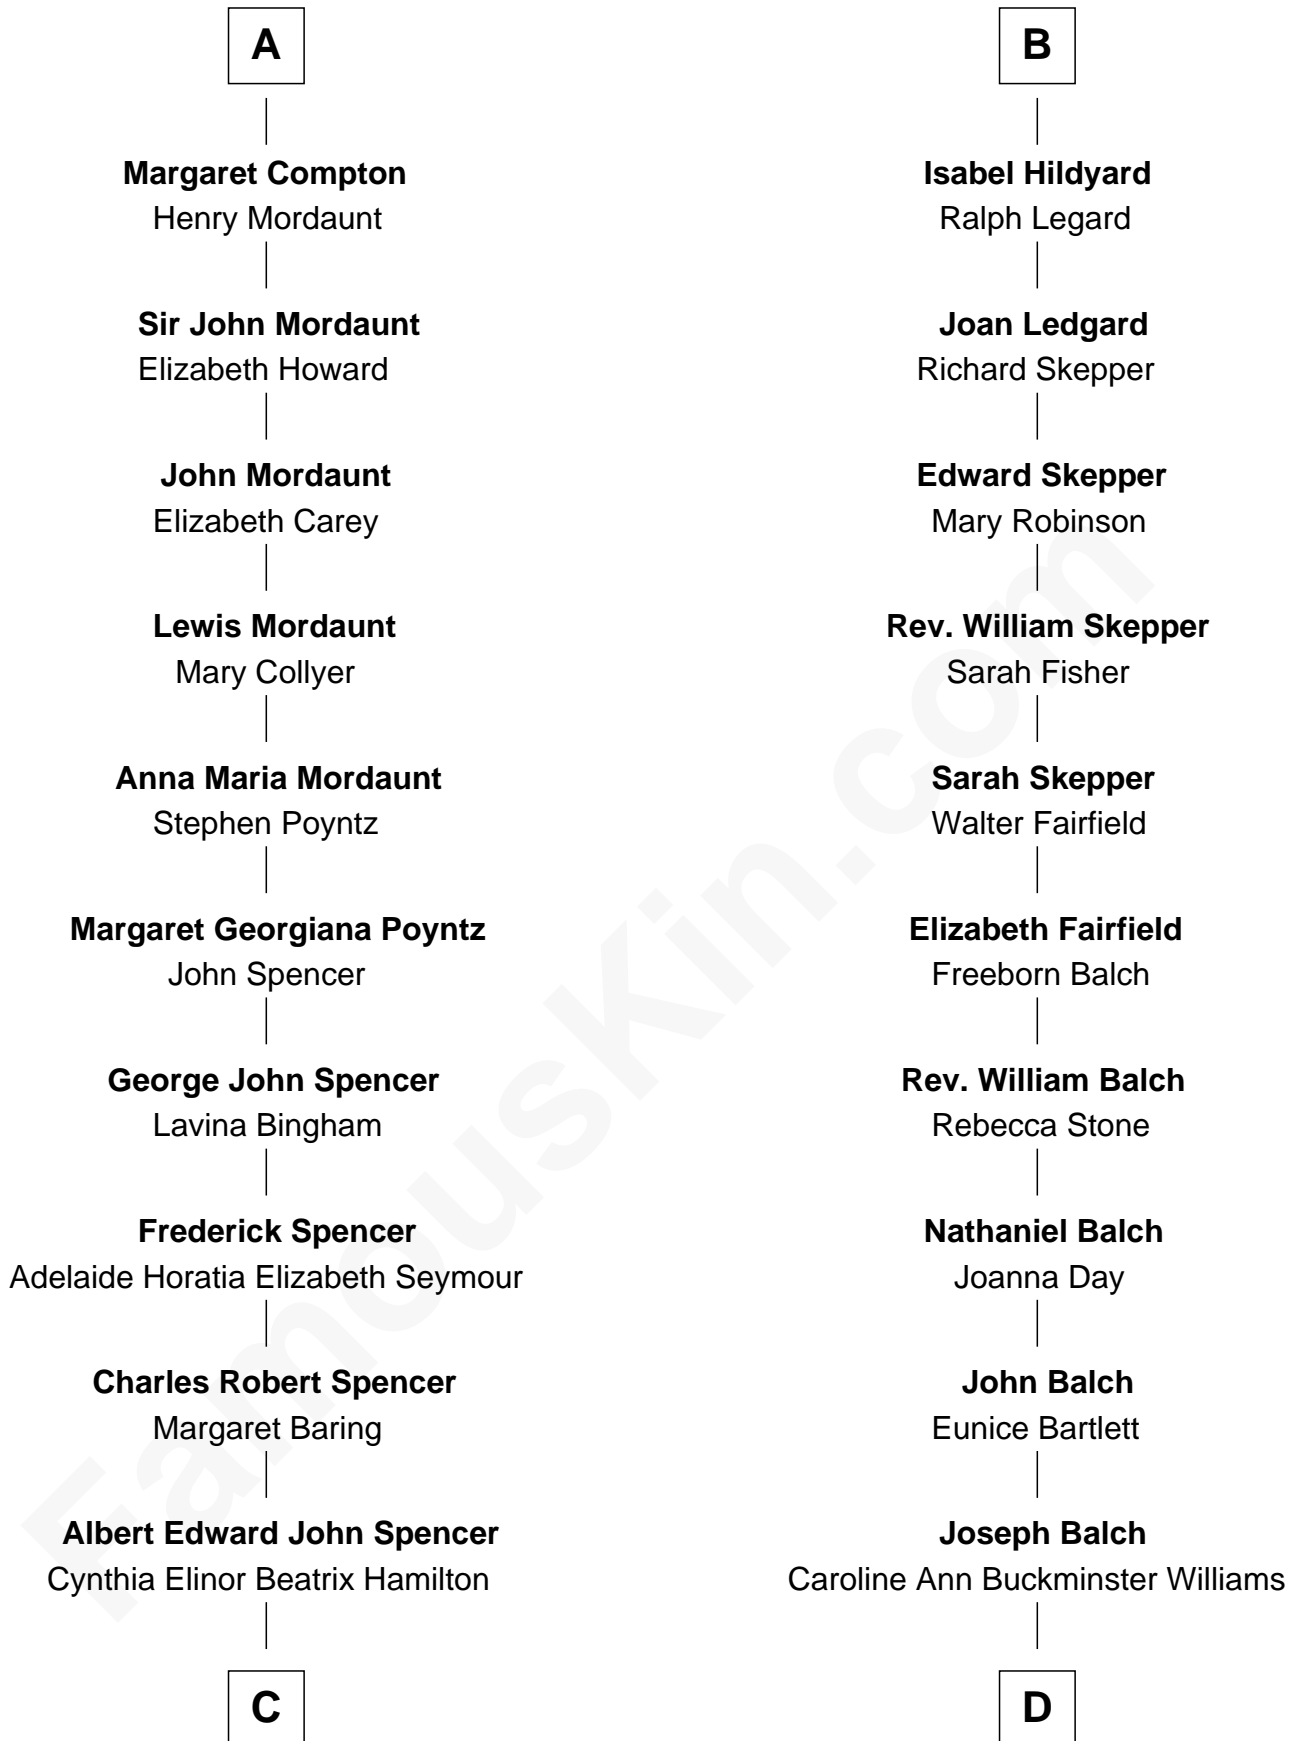

FamousKin.com Relationship Chart of

Prince Harry

Duke of Sussex

19th cousin 2 times removed of

Tuesday Weld

TV and Movie Actress

Edward III, King of England

Philippa of Hainault

C

Edward John Spencer
Frances Ruth Burke Roche

Princess Diana Frances Spencer
Charles III, King of the United Kingdom

Prince Harry
Duke of Sussex

D

Sarah Bartlett Balch
Stephen Minot Weld

Stephen Minot Weld
Eloise Rodman

Edward Motley Weld
Sarah Lothrop King

Lothrop Motley Weld
Yosene Balfour Ker

Tuesday Weld
TV and Movie Actress

FamousKin.com