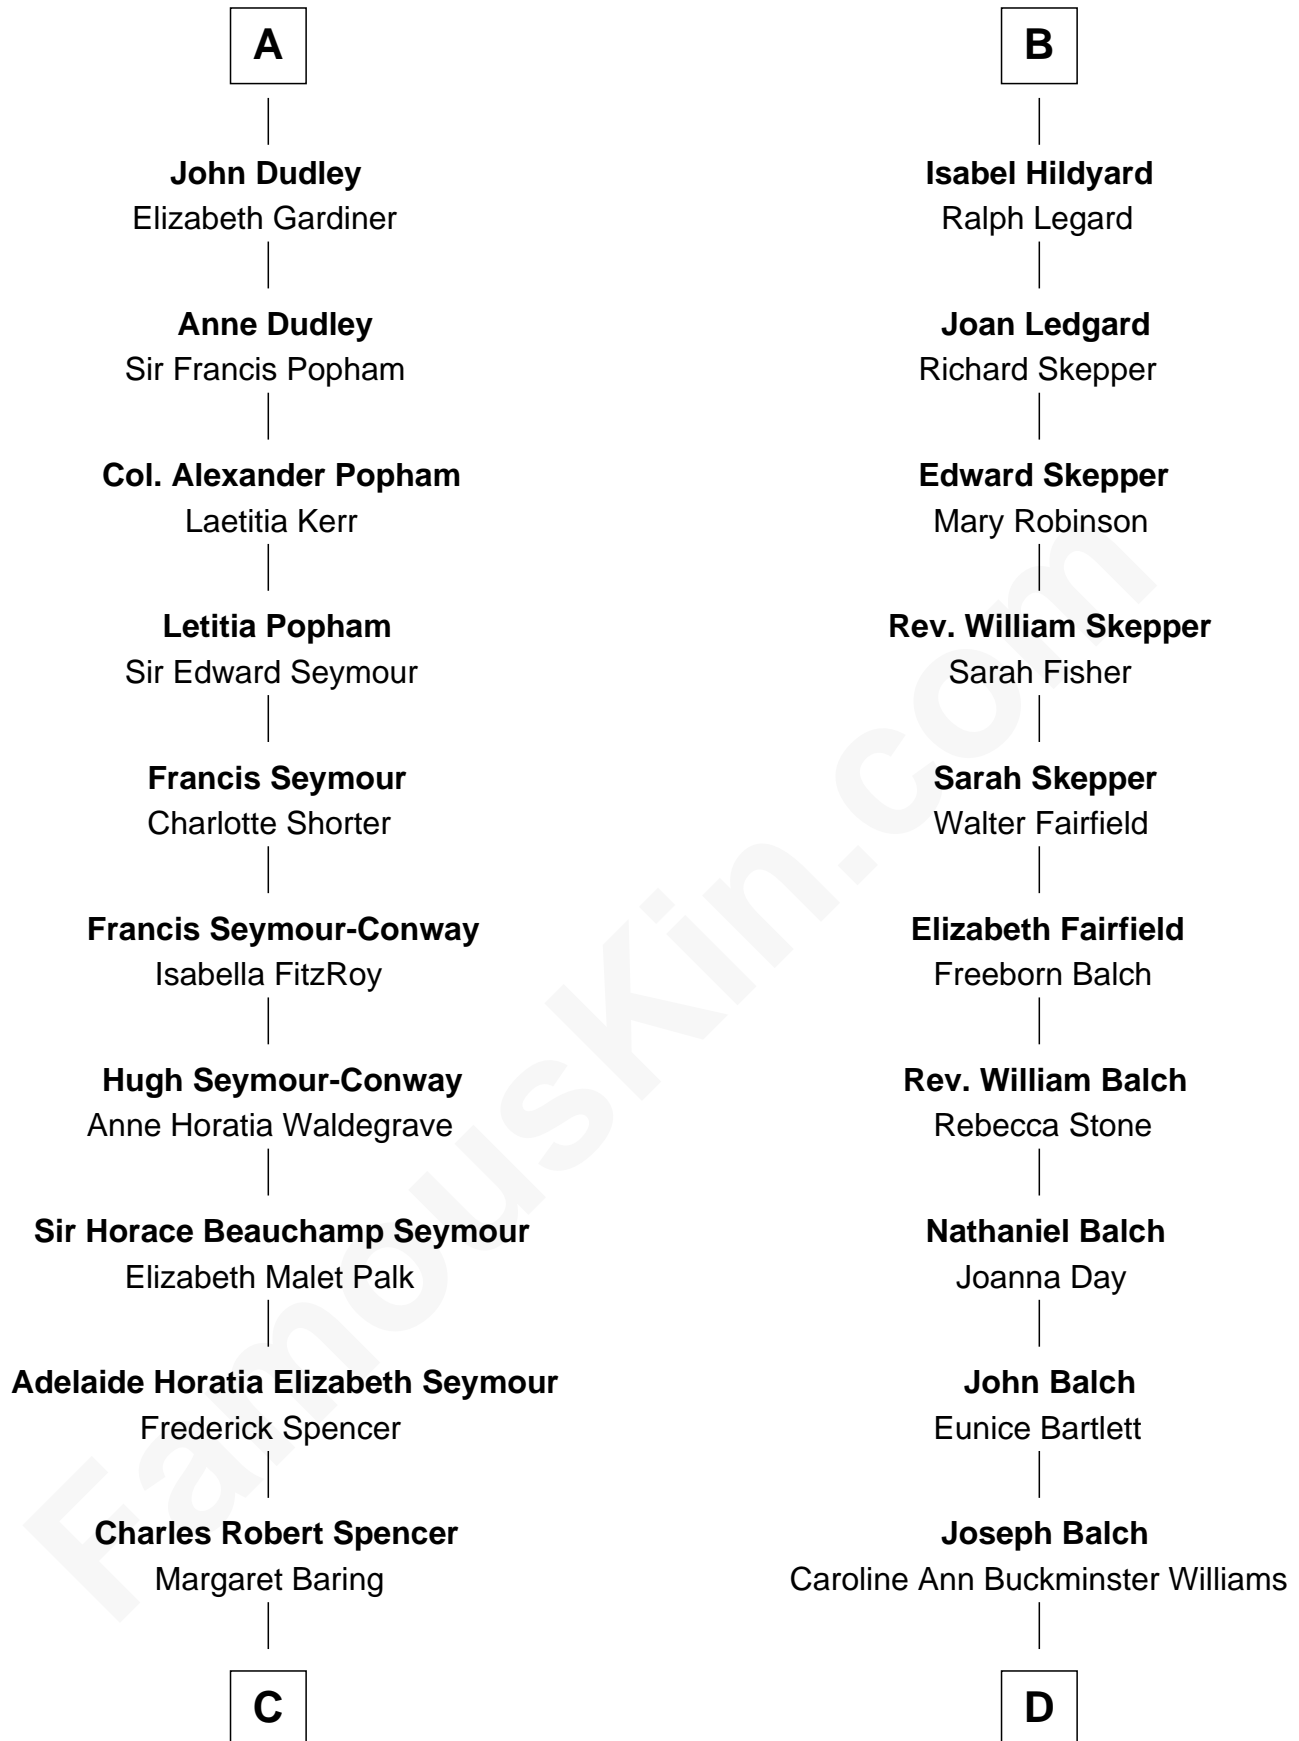

FamousKin.com Relationship Chart of

Prince Harry
Duke of Sussex

20th cousin 1 time removed of

Tuesday Weld
TV and Movie Actress

Hugh de Audley
Margaret de Clare

C

Albert Edward John Spencer

Cynthia Elinor Beatrix Hamilton

Edward John Spencer

Frances Ruth Burke Roche

Princess Diana Frances Spencer

Charles III, King of the United Kingdom

Prince Harry

Duke of Sussex

D

Sarah Bartlett Balch

Stephen Minot Weld

Stephen Minot Weld

Eloise Rodman

Edward Motley Weld

Sarah Lothrop King

Lothrop Motley Weld

Yosene Balfour Ker

Tuesday Weld