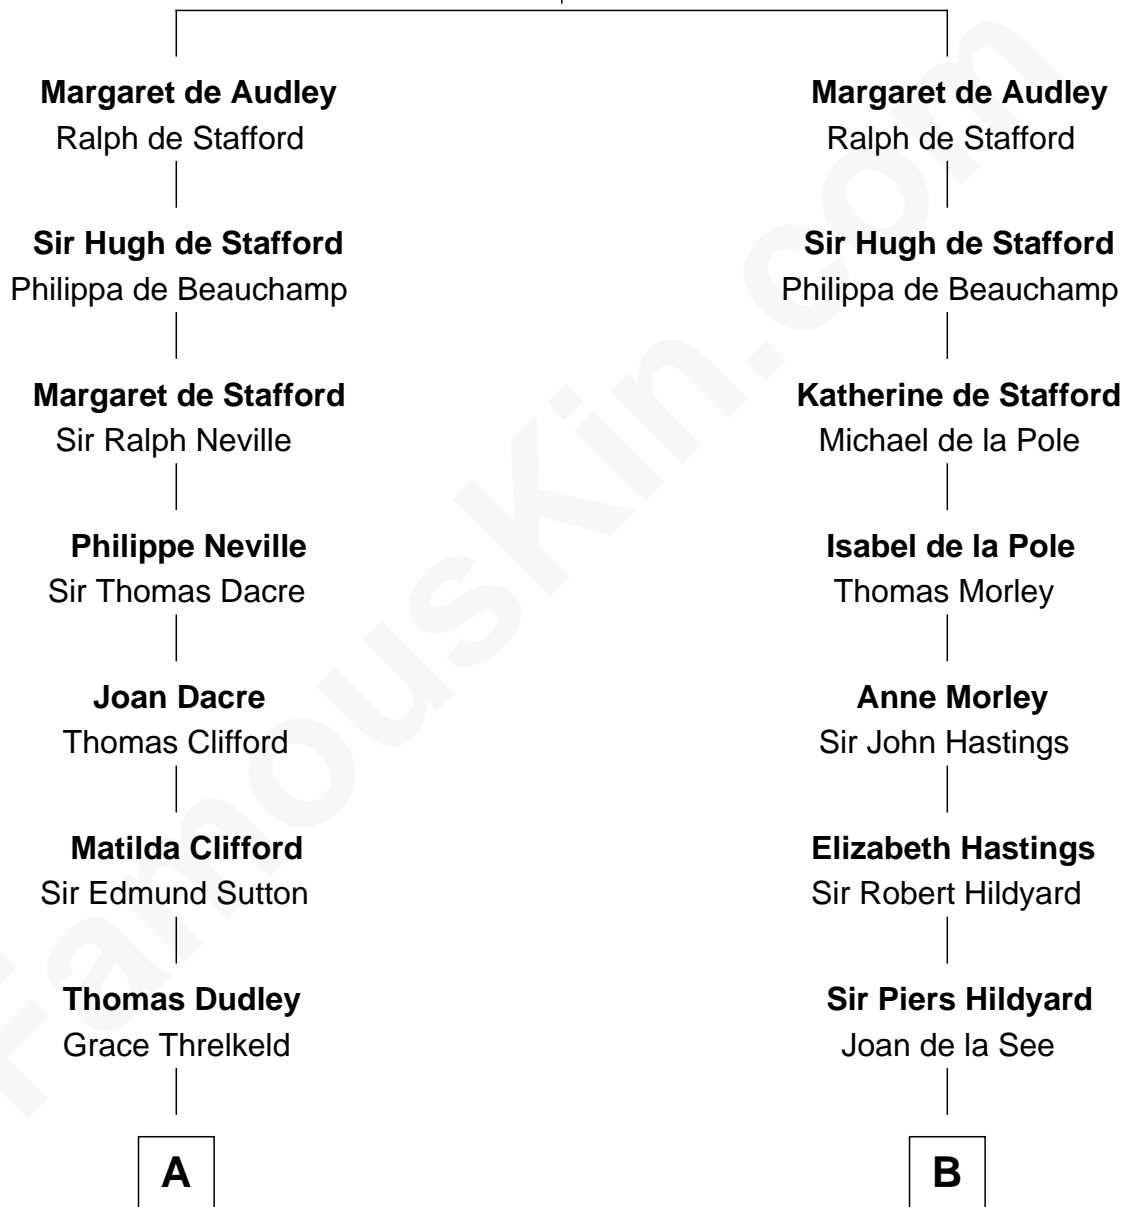

FamousKin.com Relationship Chart of

Prince Harry
Duke of Sussex

20th cousin 1 time removed of

Tuesday Weld
TV and Movie Actress

Hugh de Audley
Margaret de Clare

C

Albert Edward John Spencer

Cynthia Elinor Beatrix Hamilton

Edward John Spencer

Frances Ruth Burke Roche

Princess Diana Frances Spencer

Charles III, King of the United Kingdom

Prince Harry

Duke of Sussex

D

Sarah Bartlett Balch