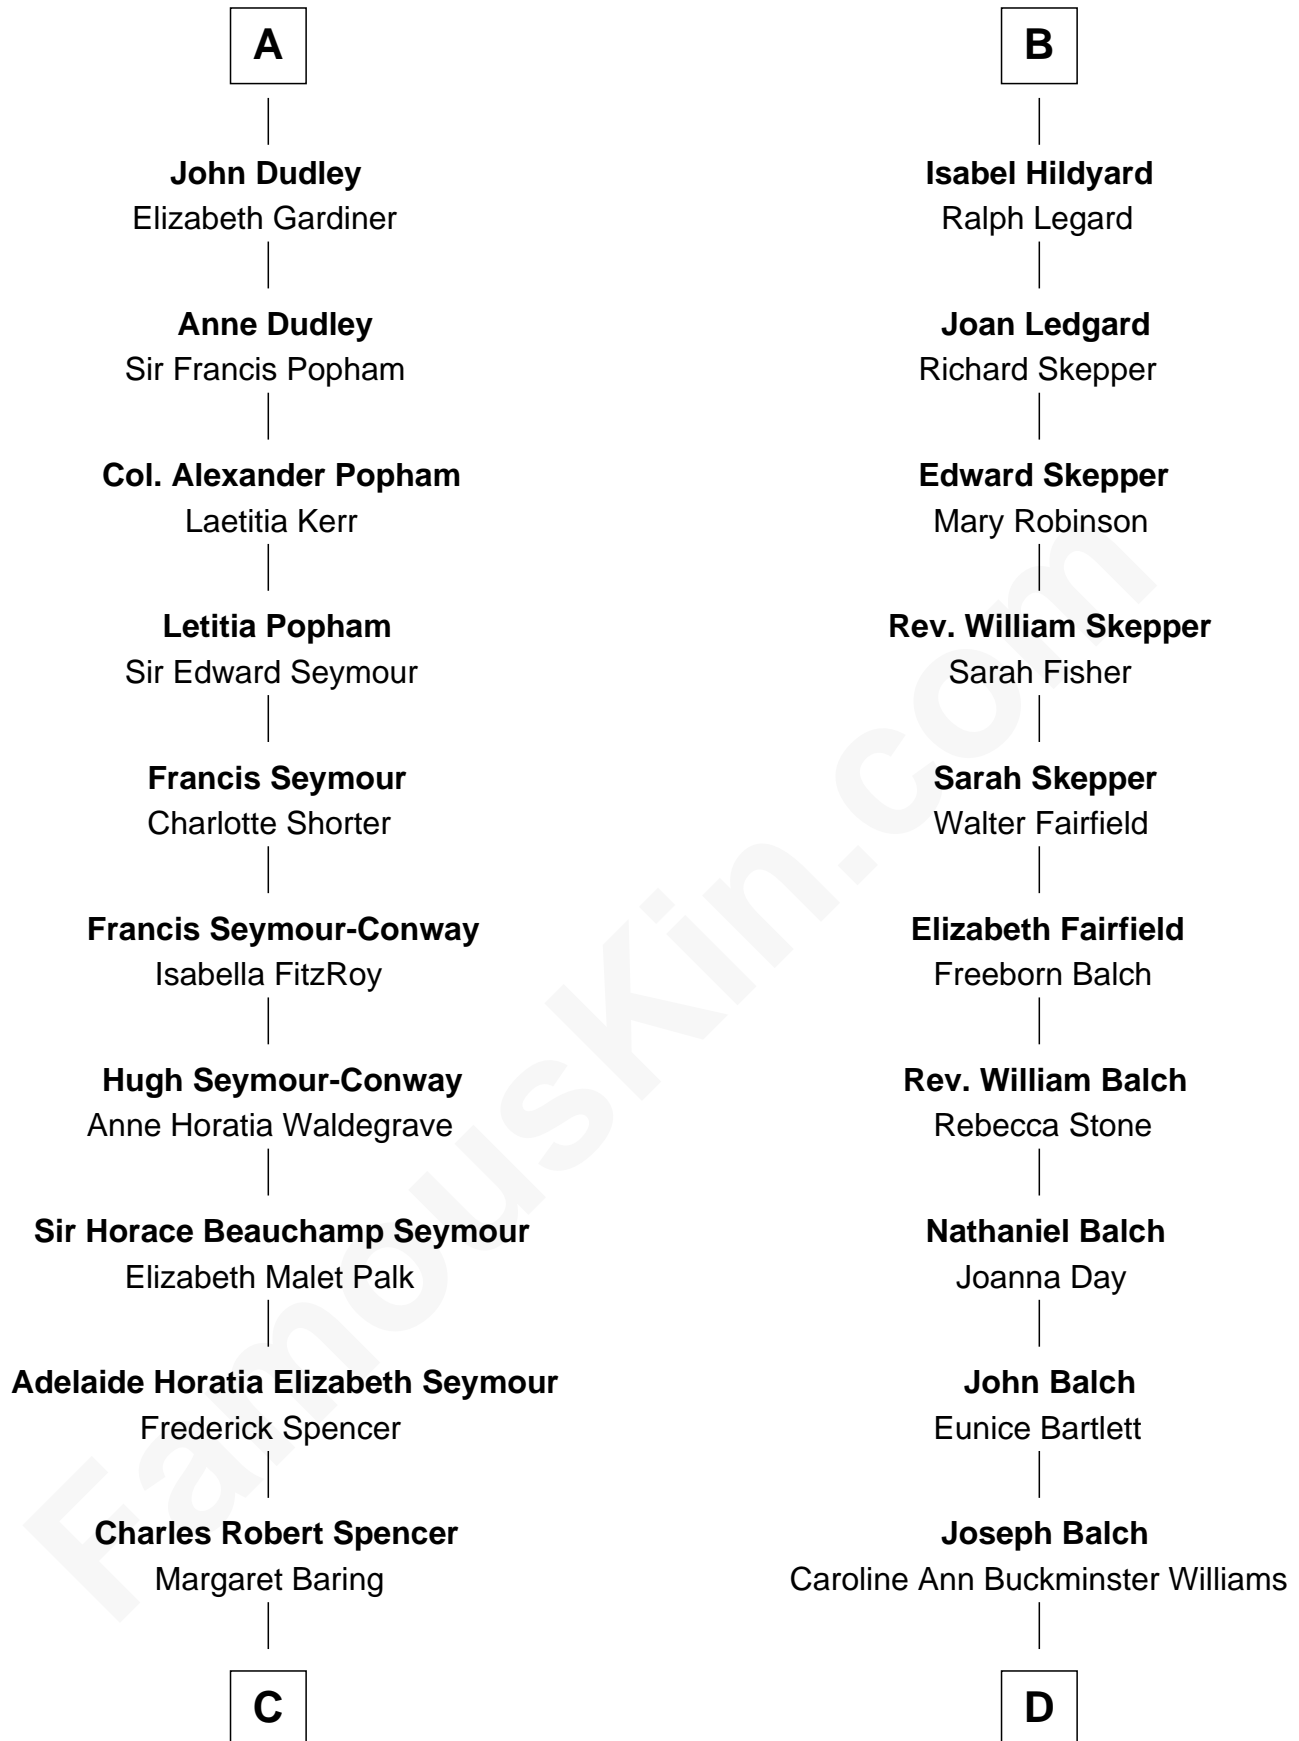

FamousKin.com Relationship Chart of

Prince Harry
Duke of Sussex

20th cousin 1 time removed of

Tuesday Weld
TV and Movie Actress

William de Montagu
Katherine de Grandison

Philippa de Montagu
Sir Roger de Mortimer

Edmund Mortimer
Philippa Plantagenet

Elizabeth Mortimer
Sir Henry Percy

Elizabeth Percy
Sir John Clifford

Mary Clifford
Sir Philip Wentworth

Elizabeth Wentworth
Sir Martin de la See

Joan de la See
Sir Piers Hildyard

B

C

Albert Edward John Spencer
Cynthia Elinor Beatrix Hamilton

Edward John Spencer
Frances Ruth Burke Roche

Princess Diana Frances Spencer
Charles III, King of the United Kingdom

Prince Harry
Duke of Sussex