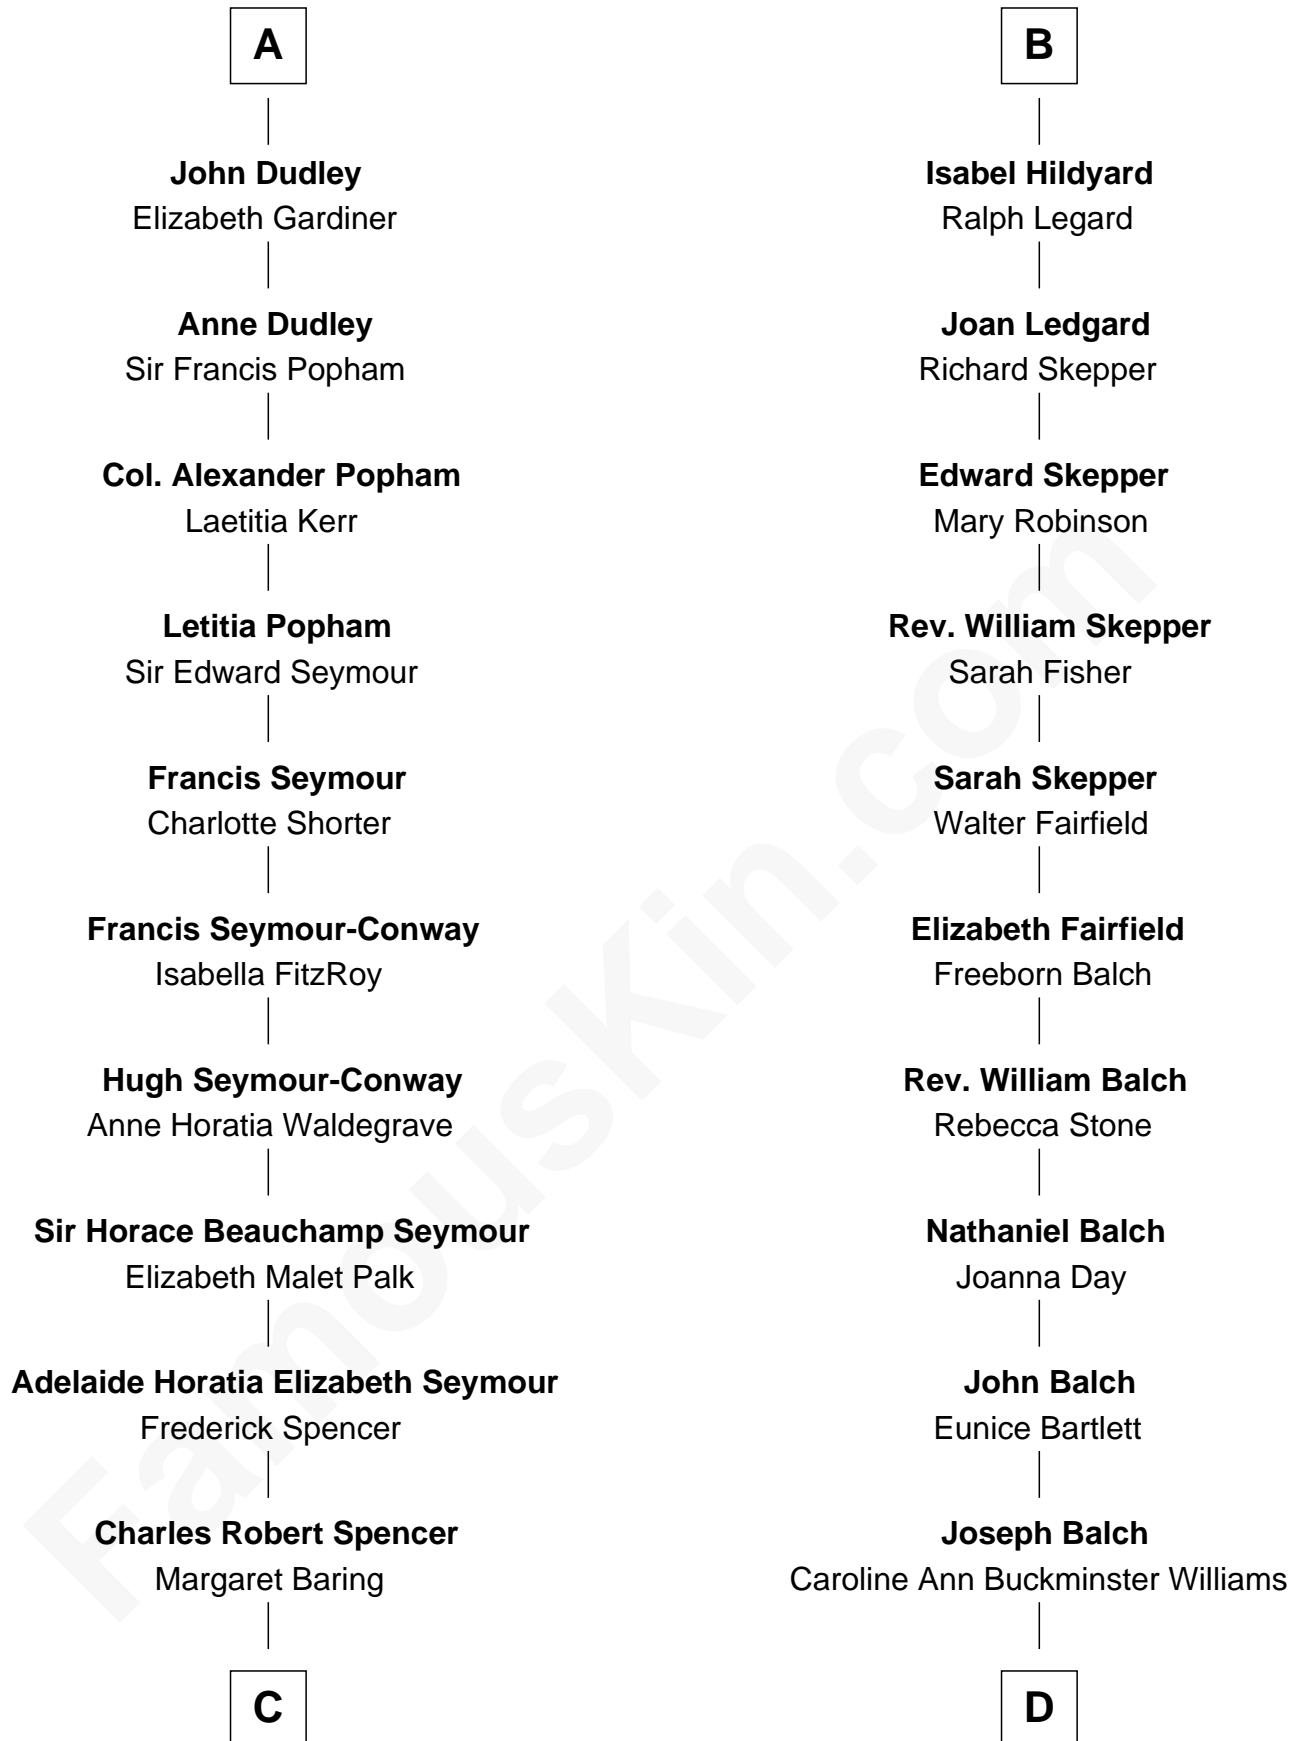

FamousKin.com Relationship Chart of

Prince Harry

Duke of Sussex

20th cousin 1 time removed of

Tuesday Weld

TV and Movie Actress

Sir Edmund Mortimer
Elizabeth de Badlesmere

Sir Roger de Mortimer
Philippa de Montagu

Edmund Mortimer
Philippa Plantagenet

Elizabeth Mortimer
Sir Henry Percy

Elizabeth Percy
Sir John Clifford

Mary Clifford
Sir Philip Wentworth

Elizabeth Wentworth
Sir Martin de la See

Joan de la See
Sir Piers Hildyard

B

C

Albert Edward John Spencer
Cynthia Elinor Beatrix Hamilton

Edward John Spencer
Frances Ruth Burke Roche

Princess Diana Frances Spencer
Charles III, King of the United Kingdom

Prince Harry
Duke of Sussex