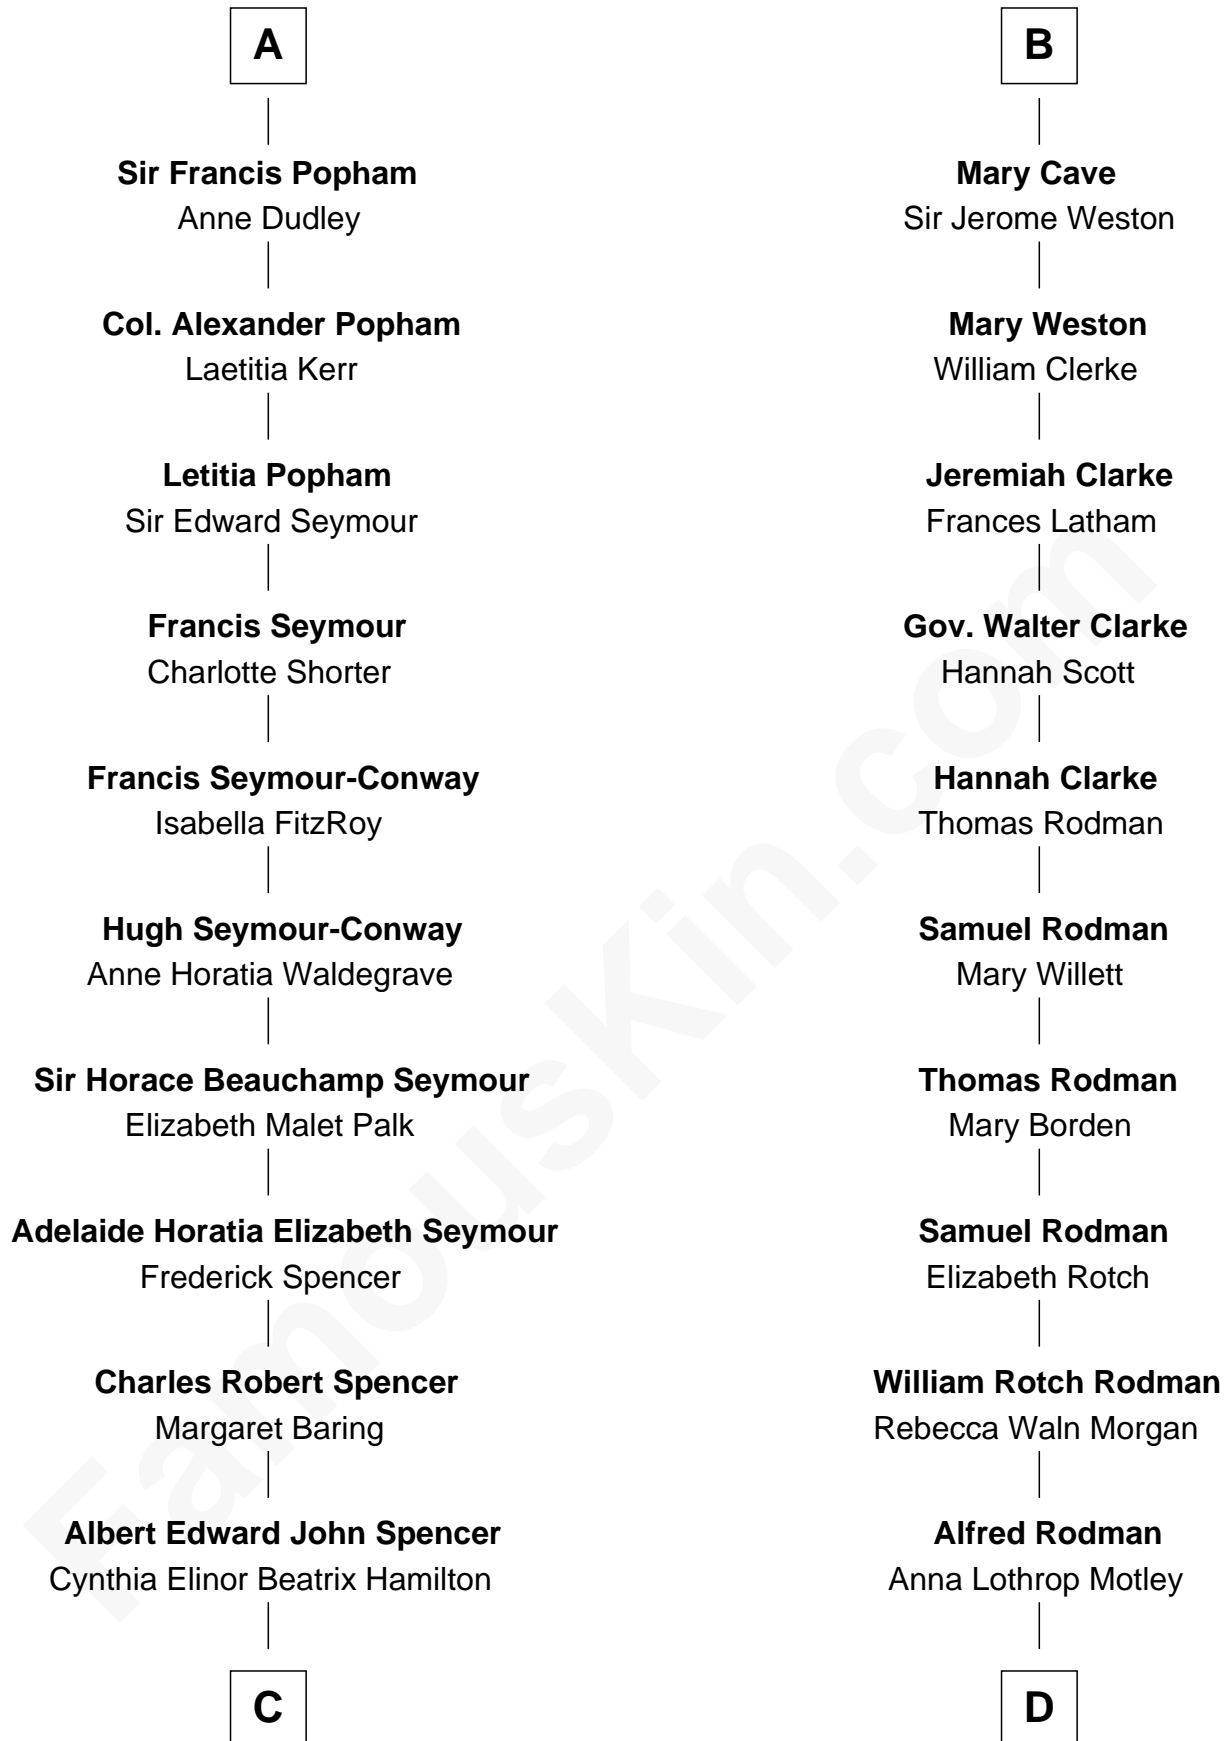

FamousKin.com Relationship Chart of

Prince Harry
Duke of Sussex

19th cousin 1 time removed of

Tuesday Weld
TV and Movie Actress

Sir John St. Barbe

C

Edward John Spencer
Frances Ruth Burke Roche

Princess Diana Frances Spencer
Charles III, King of the United Kingdom

Prince Harry
Duke of Sussex

D

Eloise Rodman
Stephen Minot Weld

Edward Motley Weld
Sarah Lothrop King

Lothrop Motley Weld
Yosene Balfour Ker

Tuesday Weld
TV and Movie Actress

FamousKin.com