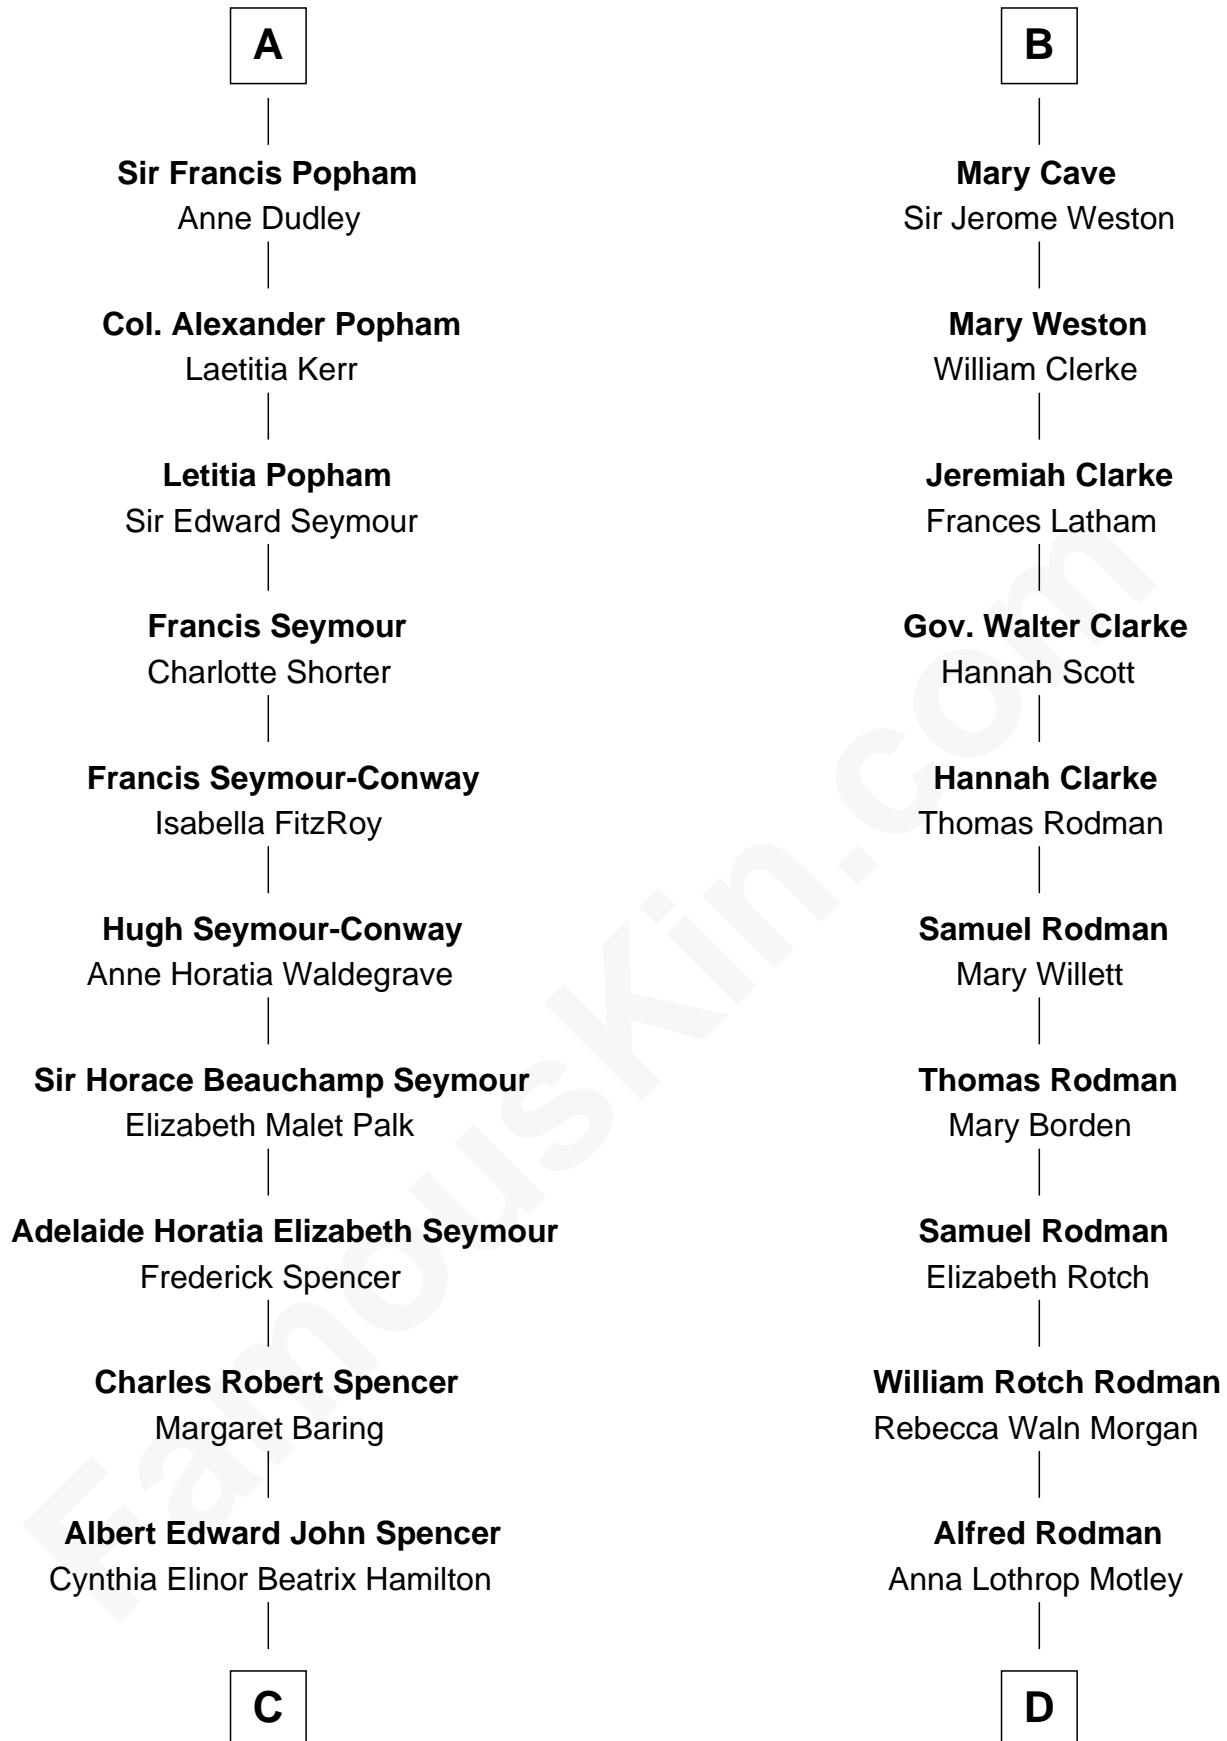

FamousKin.com Relationship Chart of

Prince Harry
Duke of Sussex

19th cousin 1 time removed of

Tuesday Weld
TV and Movie Actress

Sir Edward Stradling
Gwenlian Berkerolles

Sir William Stradling
Isabel St. Barbe

Sir Edward Stradling
Jane Beaufort

Sir Henry Stradling
Elizabeth Herbert

Thomas Stradling
Janet Mathew

Sir Edward Stradling
Elizabeth Arundell

Jane Stradling
Alexander Popham

Sir John Popham
Amy Games

A

Sir William Stradling
Isabel St. Barbe

Sir John Stradling
Joan Dauntsey

Edmund Stradling
Elizabeth Arundell

John Stradling
Alice Langford

Anne Stradling
Sir John Danvers

Anne Danvers
Thomas Lovett

Elizabeth Lovett
Anthony Cave

B

C