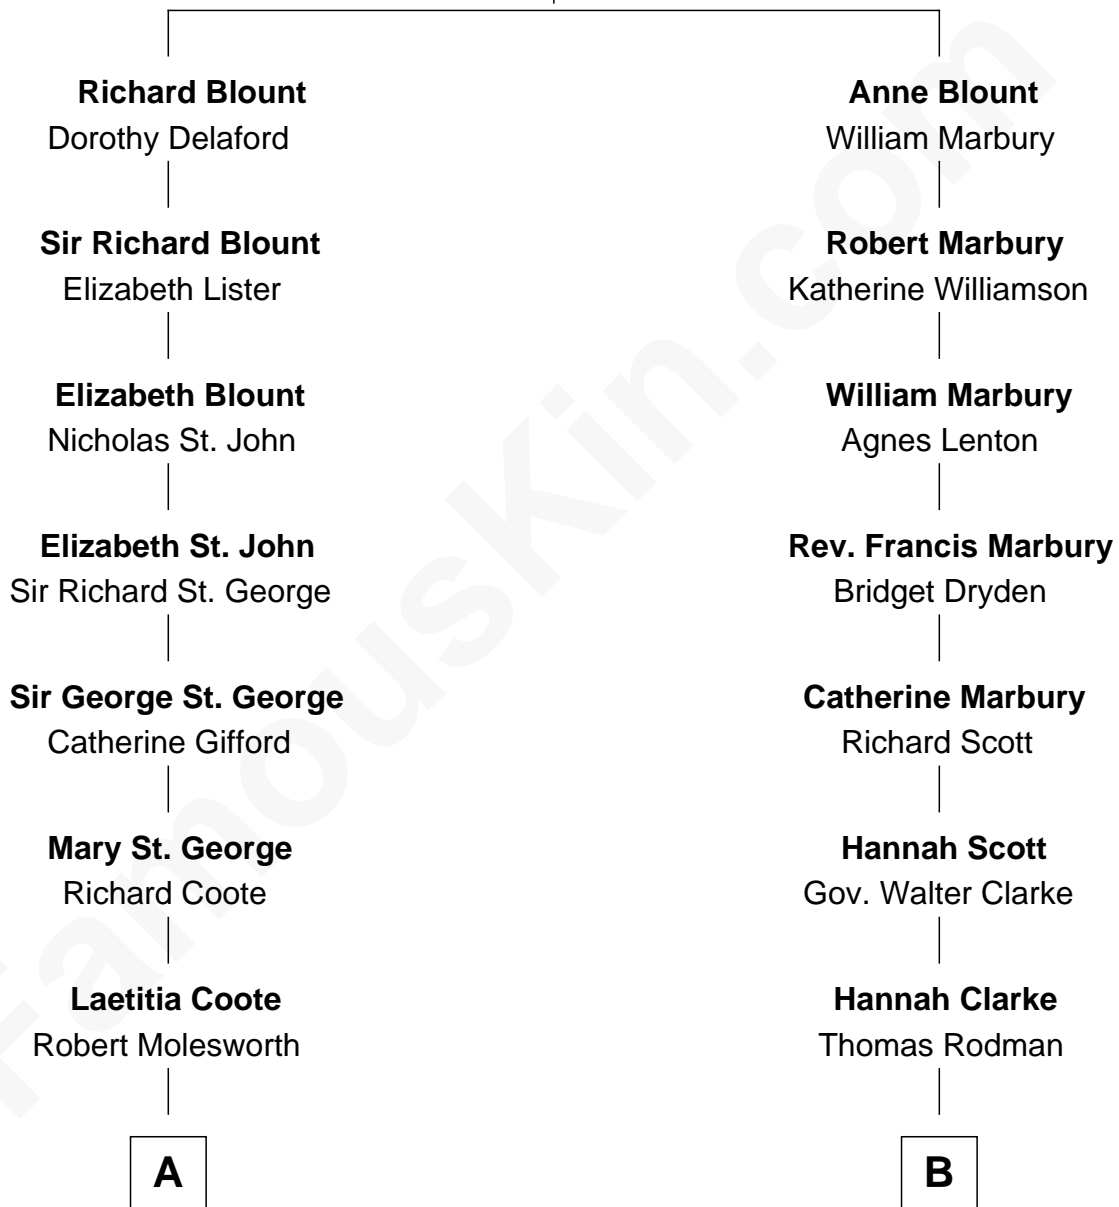

Sir Thomas Blount

with wife
Catherine Clifton

with wife
Agnes Hawley