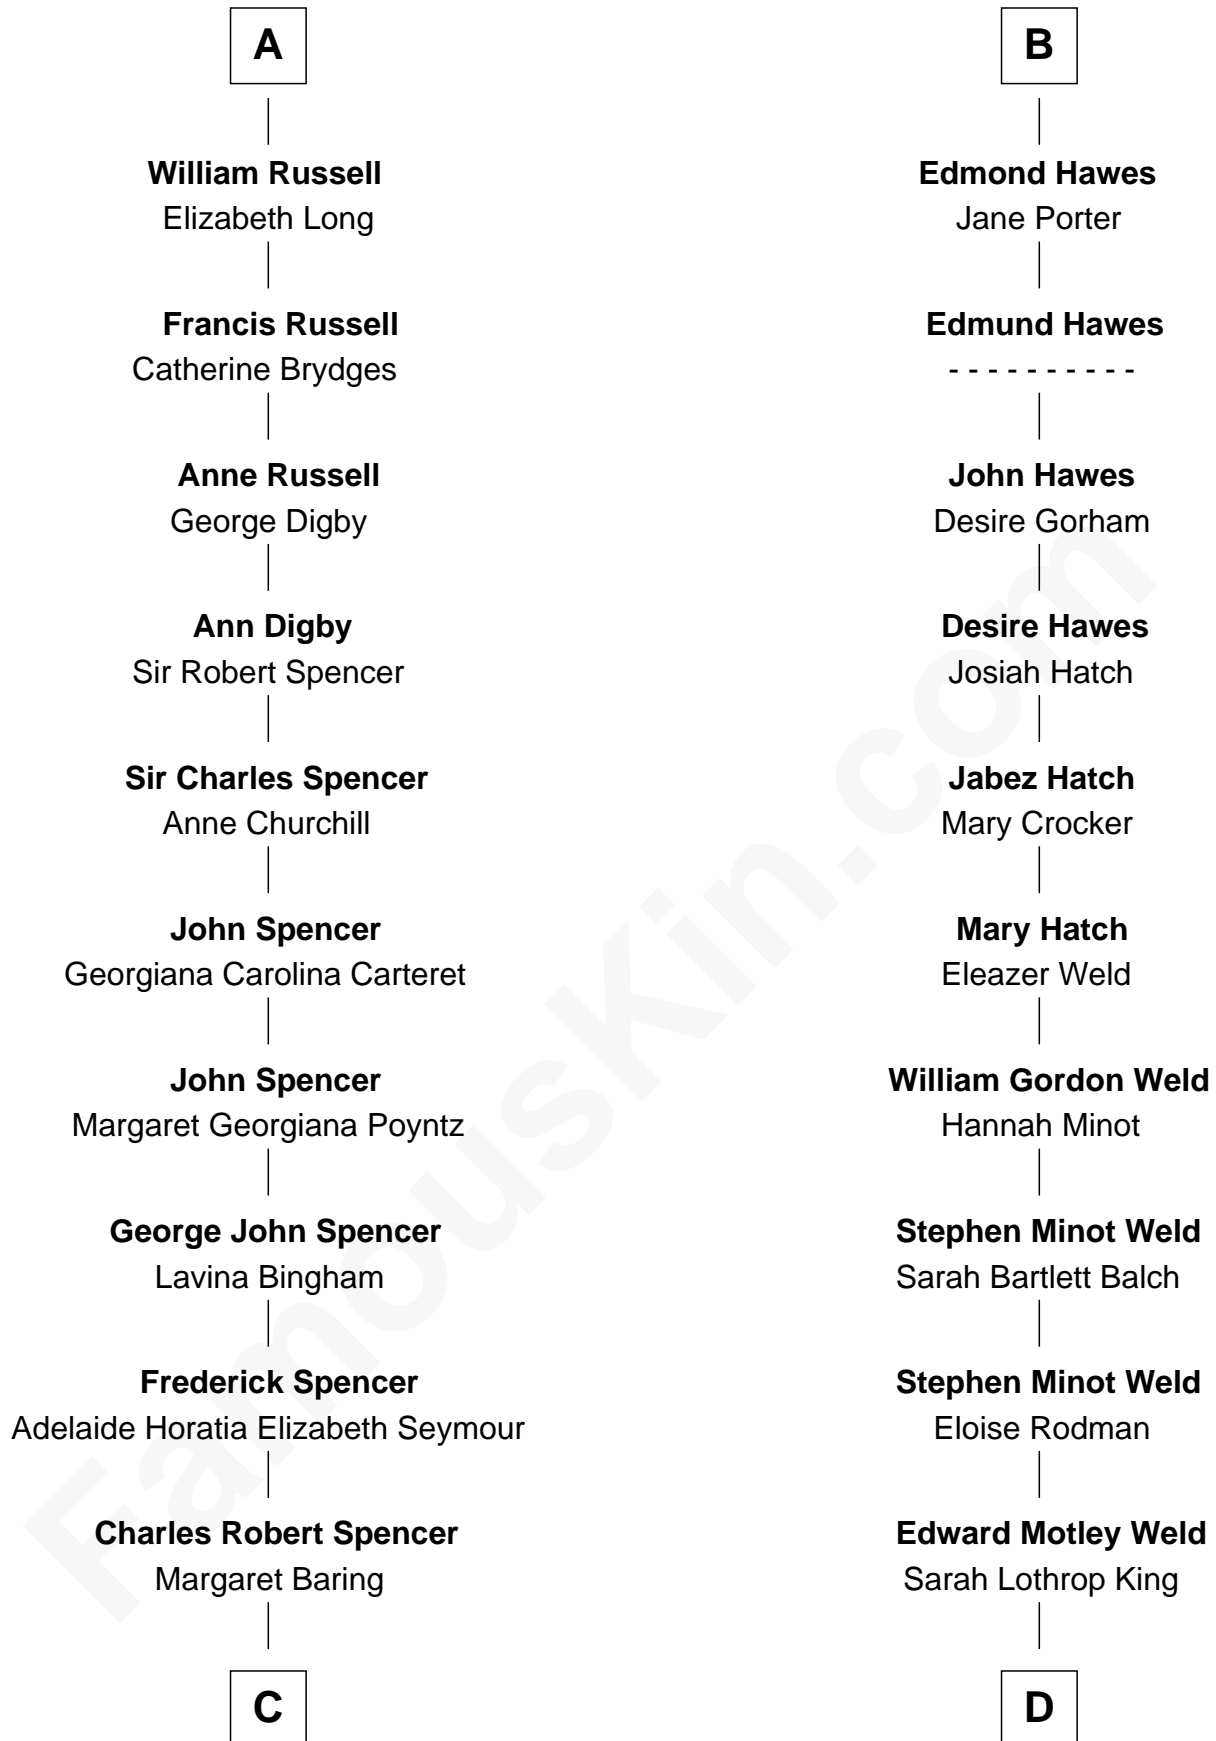

FamousKin.com Relationship Chart of

Prince Harry
Duke of Sussex

18th cousin 2 times removed of

Tuesday Weld
TV and Movie Actress

Sir John Howard
Alice de Bois

C

Albert Edward John Spencer
Cynthia Elinor Beatrix Hamilton

Edward John Spencer
Frances Ruth Burke Roche

Princess Diana Frances Spencer
Charles III, King of the United Kingdom

Prince Harry
Duke of Sussex

D

Lothrop Motley Weld
Yosene Balfour Ker

Tuesday Weld
TV and Movie Actress