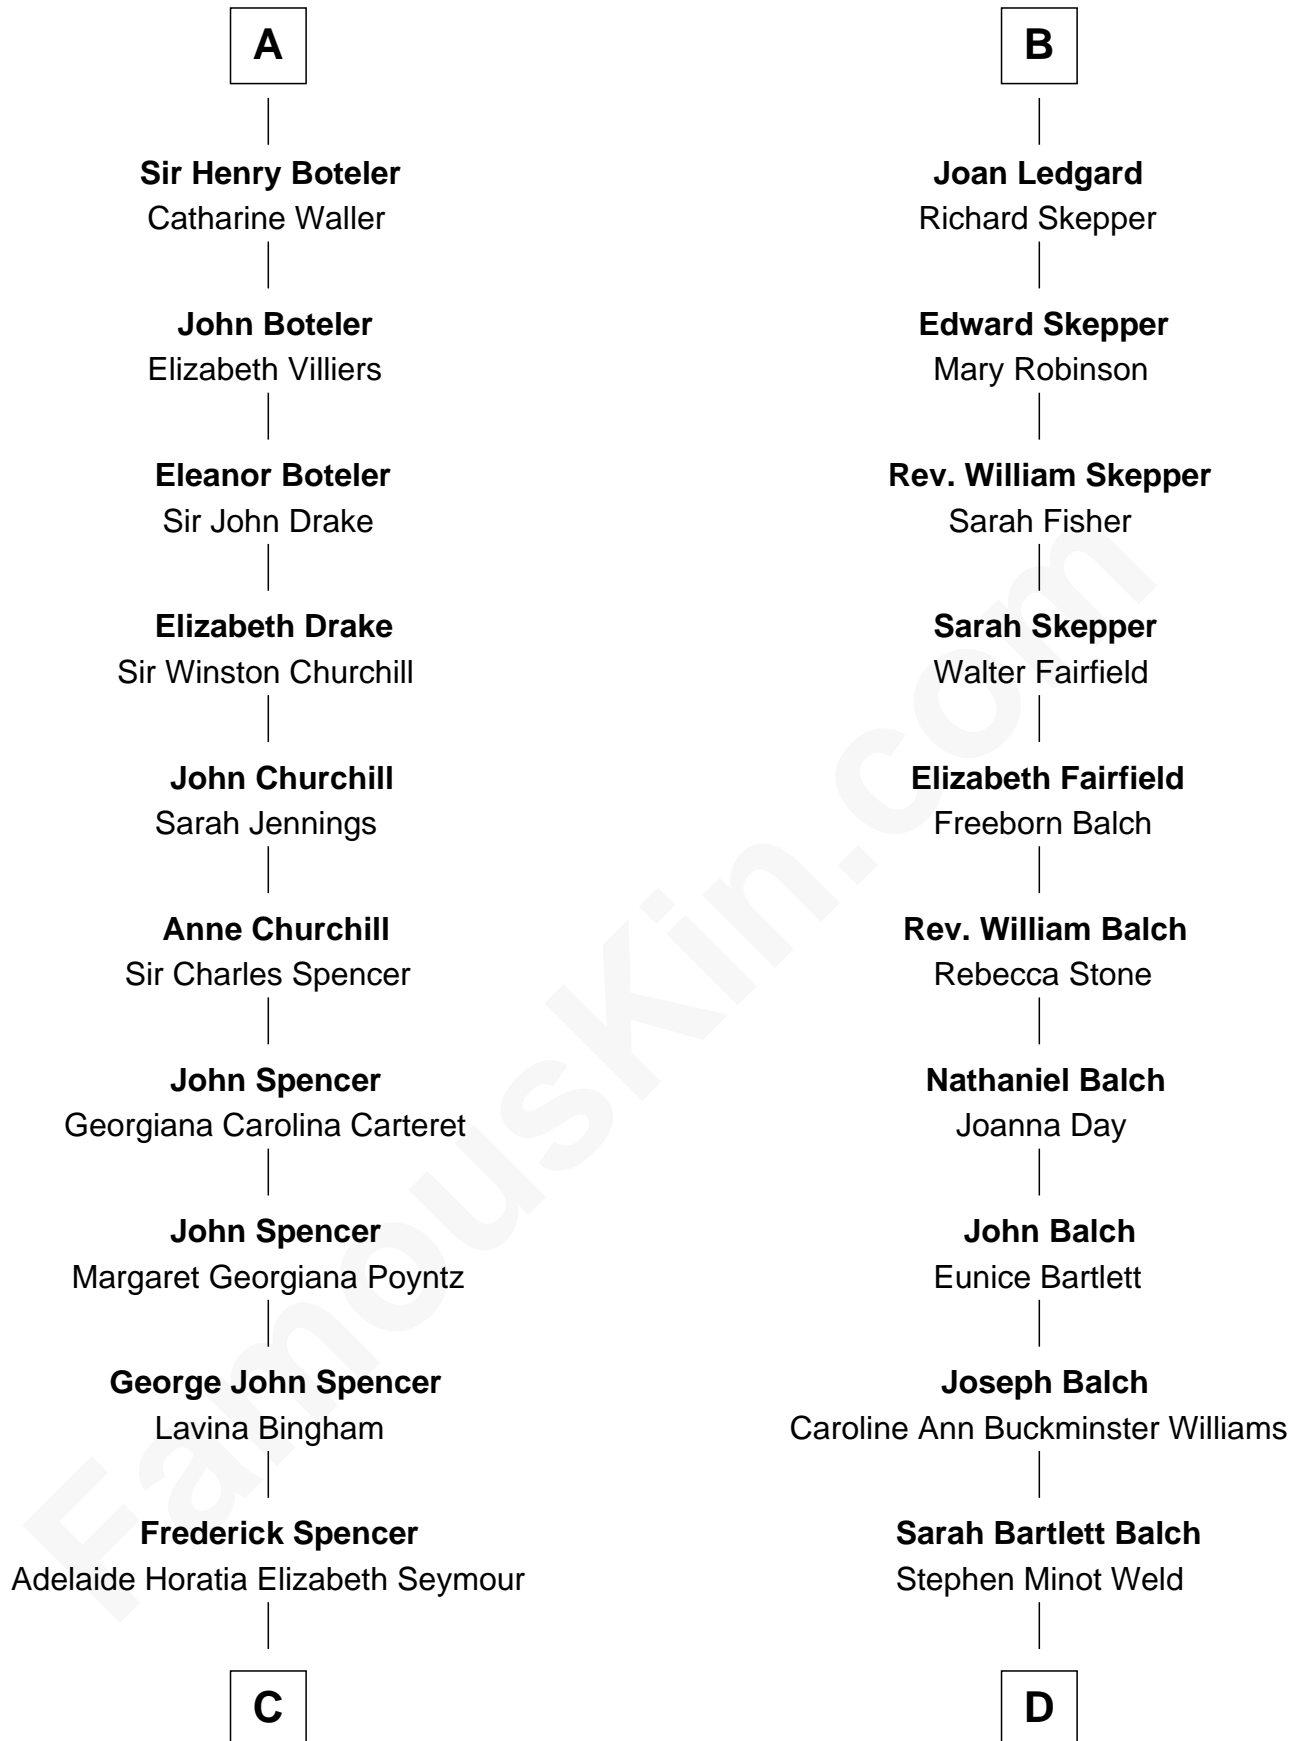

FamousKin.com Relationship Chart of

Prince Harry

Duke of Sussex

20th cousin 1 time removed of

Tuesday Weld

TV and Movie Actress

Sir John de Wingfield

Eleanor de Glanville

C

Charles Robert Spencer

Margaret Baring

Albert Edward John Spencer

Cynthia Elinor Beatrix Hamilton

Edward John Spencer

Frances Ruth Burke Roche

Princess Diana Frances Spencer

Charles III, King of the United Kingdom

Prince Harry

Duke of Sussex

D

Stephen Minot Weld

Eloise Rodman

Edward Motley Weld

Sarah Lothrop King

Lothrop Motley Weld

Yosene Balfour Ker

Tuesday Weld

TV and Movie Actress