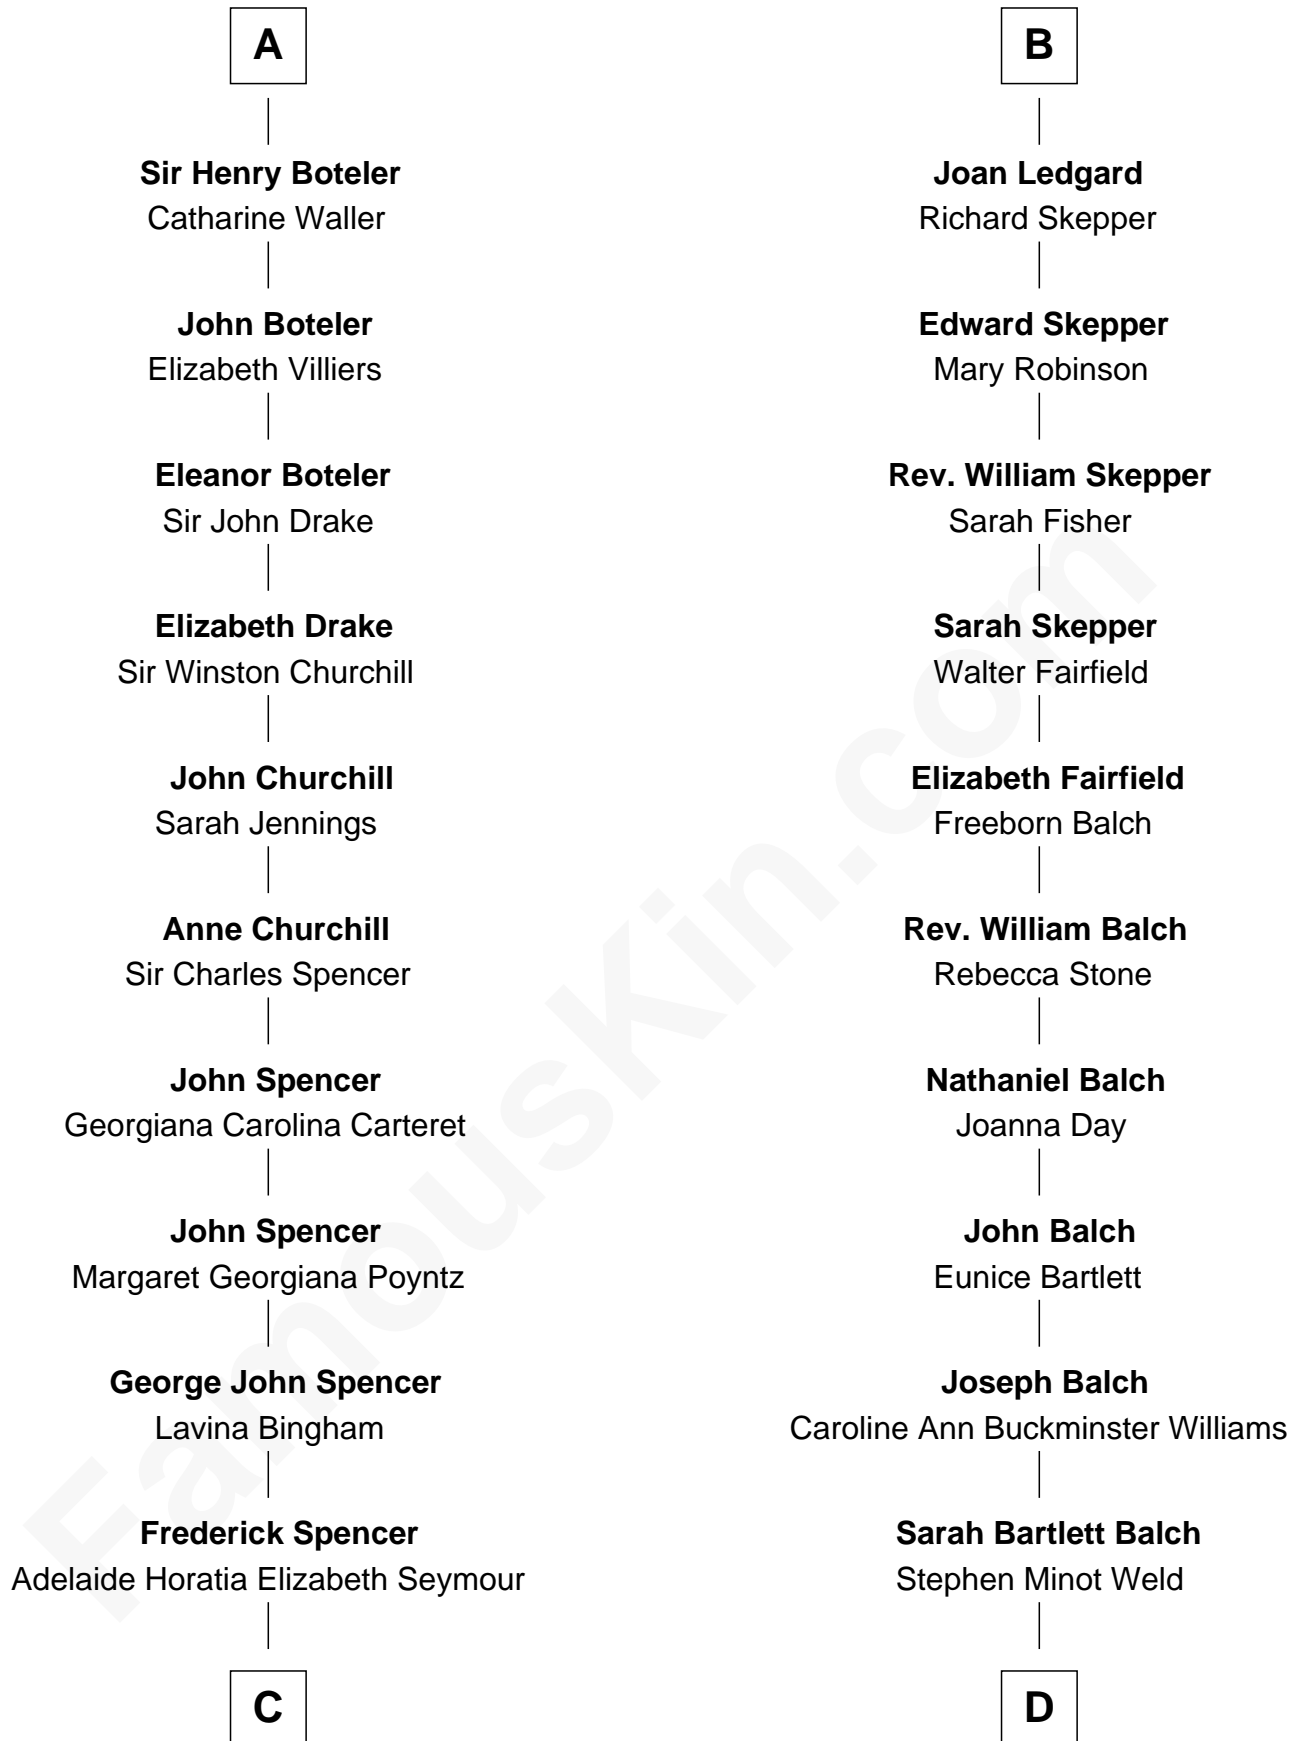

# FamousKin.com Relationship Chart of

**Prince Harry**

*Duke of Sussex*

20th cousin 1 time removed of

**Tuesday Weld**

*TV and Movie Actress*

**Sir William de la Pole**

Katherine de Norwich

Katherine Wingfield

**Michael de la Pole**

Katherine de Stafford

**Isabel de la Pole**

Thomas Morley

**Anne Morley**

Sir John Hastings

**Elizabeth Hastings**

Sir Robert Hildyard

**Sir Piers Hildyard**

Joan de la See

**Isabel Hildyard**

Ralph Legard

**B**

**C**

**Charles Robert Spencer**

Margaret Baring

**Albert Edward John Spencer**

Cynthia Elinor Beatrix Hamilton

**Edward John Spencer**

Frances Ruth Burke Roche

**Princess Diana Frances Spencer**

Charles III, King of the United Kingdom

**Prince Harry**