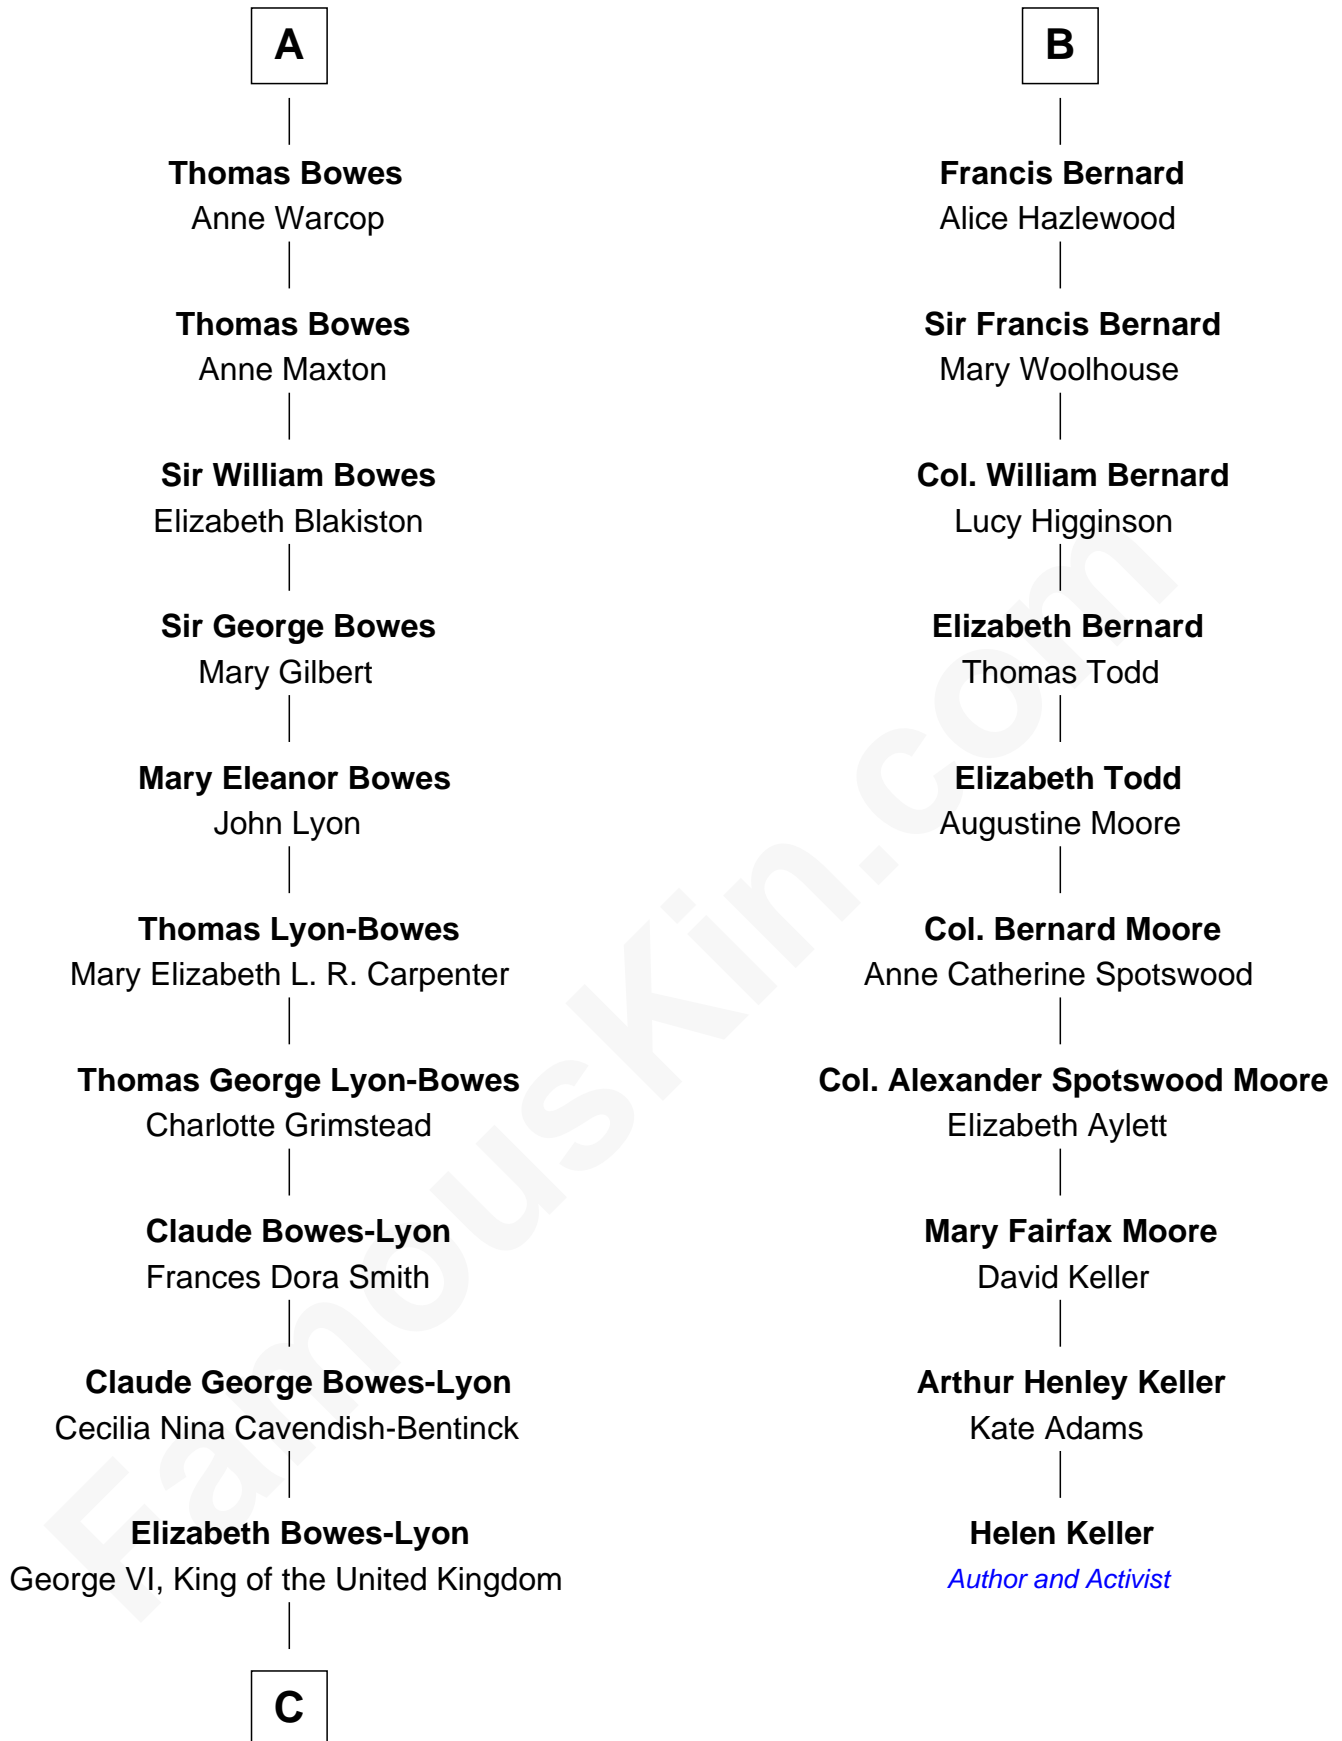

FamousKin.com

Relationship Chart of

Prince Harry
Duke of Sussex

16th cousin 3 times removed of

Helen Keller
Author and Activist

Sir Thomas de Beauchamp
Katherine de Mortimer

C

Elizabeth II, Queen of the United Kingdom