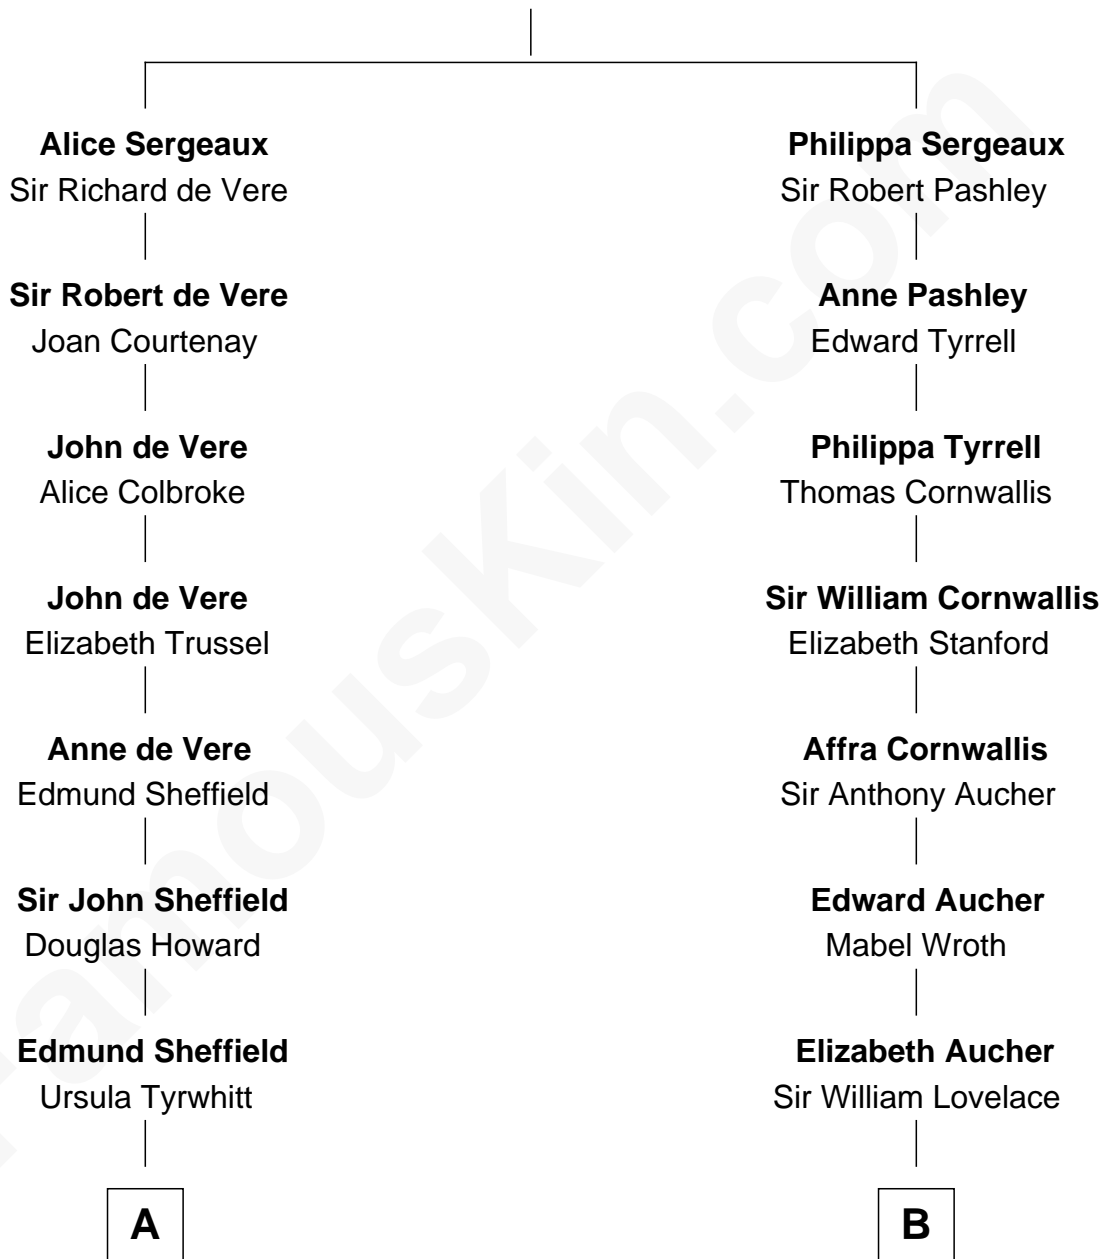

# FamousKin.com Relationship Chart of

**Prince Harry**

*Duke of Sussex*

16th cousin 4 times removed of

**Helen Keller**

*Author and Activist*

**Sir Richard Sergeaux**

Philippe Fitzalan

**C**

—  
**Albert Edward John Spencer**

Cynthia Elinor Beatrix Hamilton

—  
**Edward John Spencer**

Frances Ruth Burke Roche

—  
**Princess Diana Frances Spencer**

Charles III, King of the United Kingdom

—  
**Prince Harry**

*Duke of Sussex*

FamousKin.com