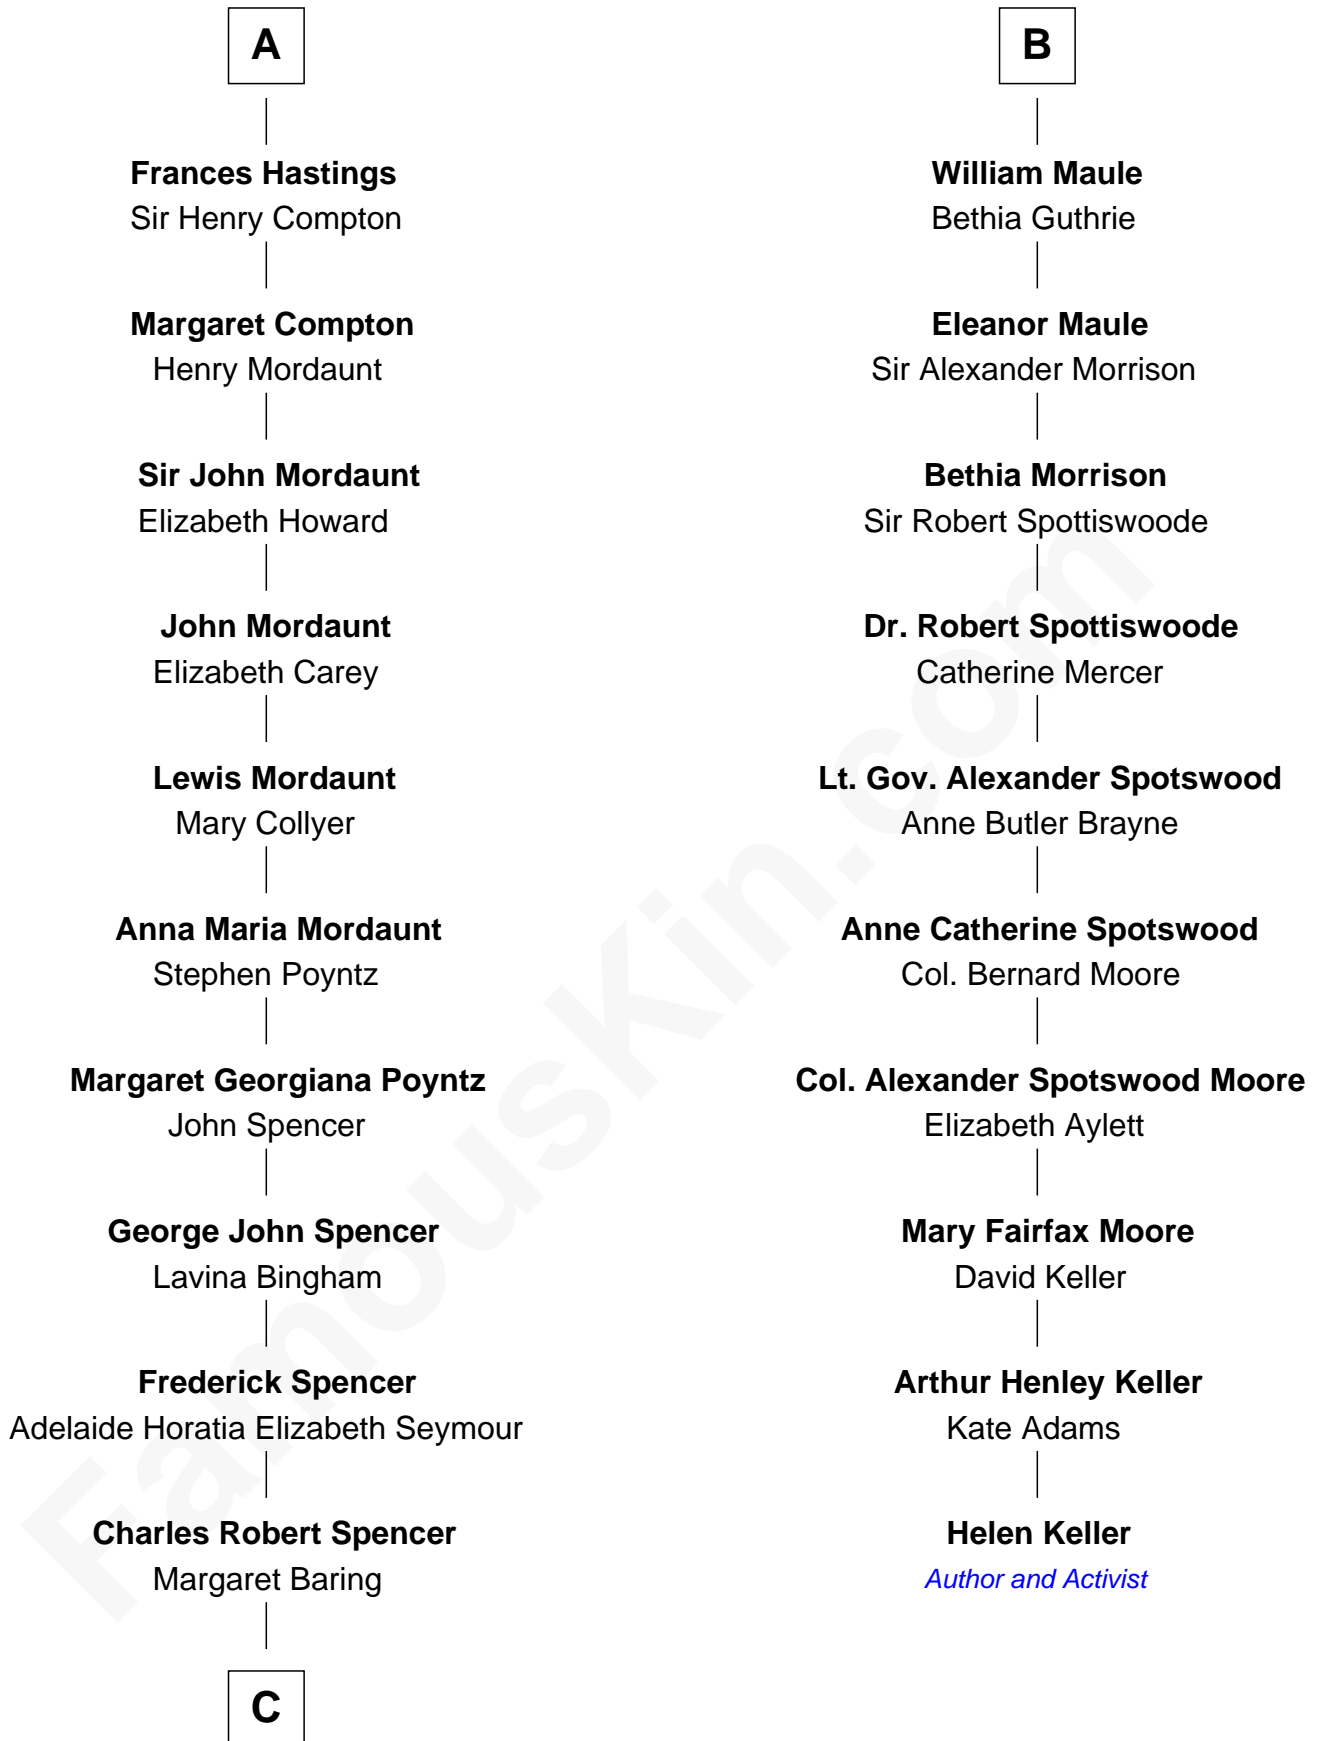

# FamousKin.com Relationship Chart of

**Prince Harry**  
*Duke of Sussex*

16th cousin 4 times removed of

**Helen Keller**  
*Author and Activist*

**C**

Albert Edward John Spencer

Cynthia Elinor Beatrix Hamilton

Edward John Spencer

Frances Ruth Burke Roche

Princess Diana Frances Spencer

Charles III, King of the United Kingdom

Prince Harry

*Duke of Sussex*

FamousKin.com