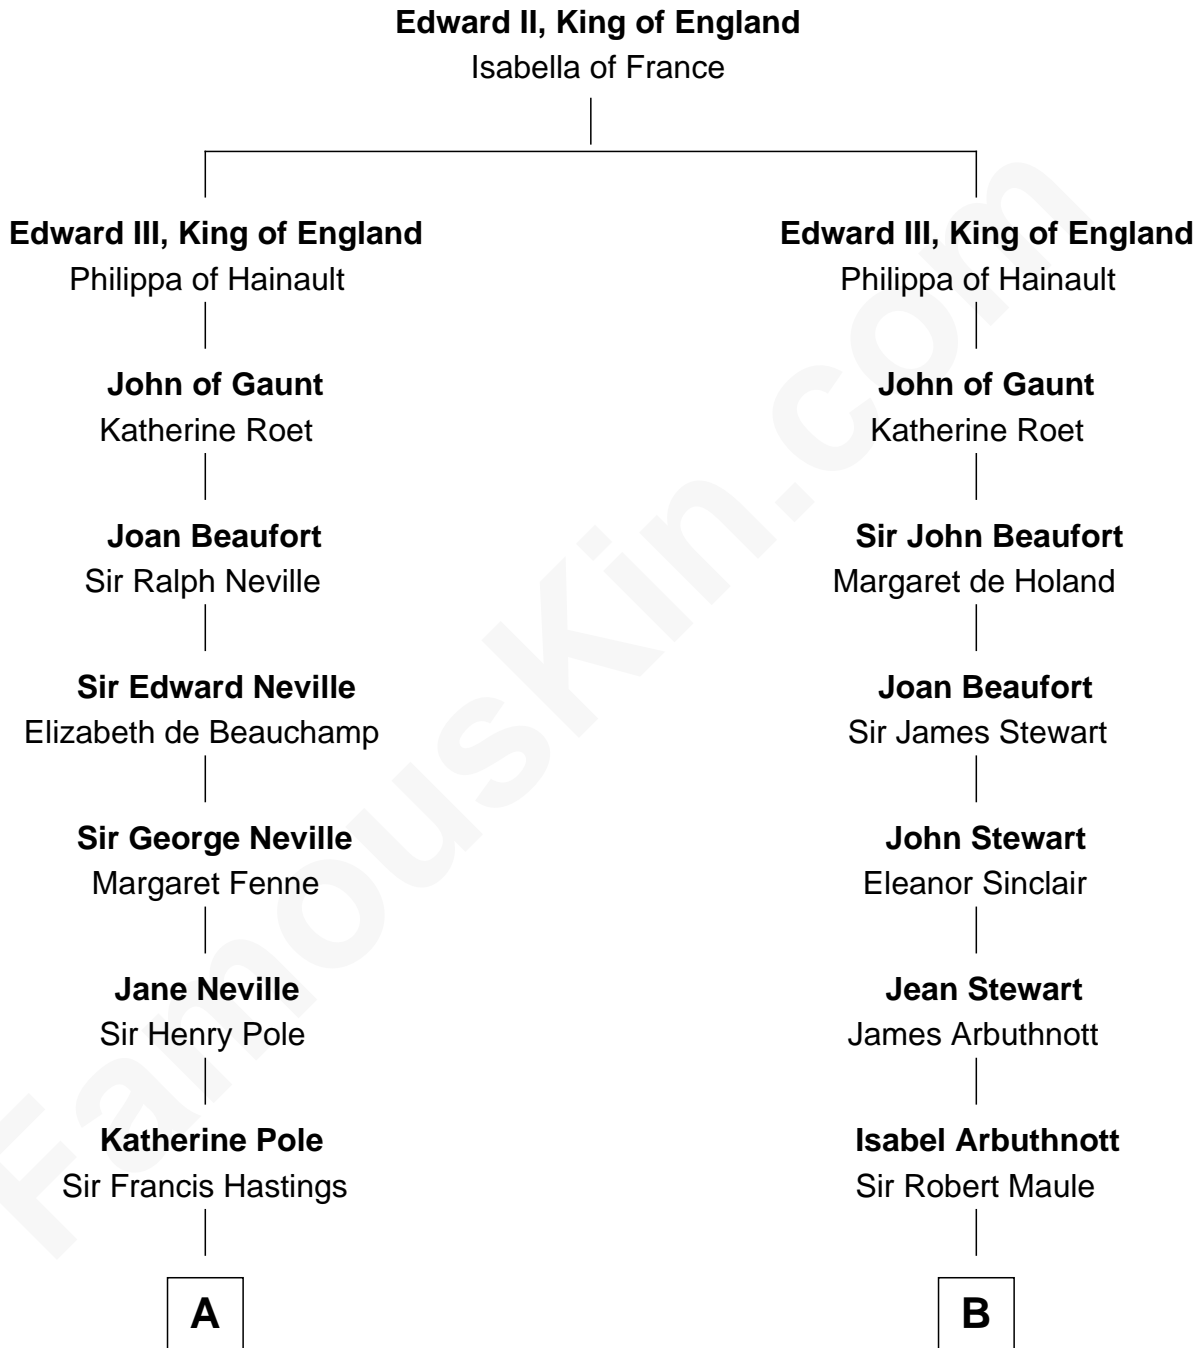

# FamousKin.com Relationship Chart of

**Prince Harry**  
*Duke of Sussex*

16th cousin 4 times removed of

**Helen Keller**  
*Author and Activist*

**C**

Albert Edward John Spencer

Cynthia Elinor Beatrix Hamilton

Edward John Spencer

Frances Ruth Burke Roche

Princess Diana Frances Spencer

Charles III, King of the United Kingdom

Prince Harry

*Duke of Sussex*

FamousKin.com